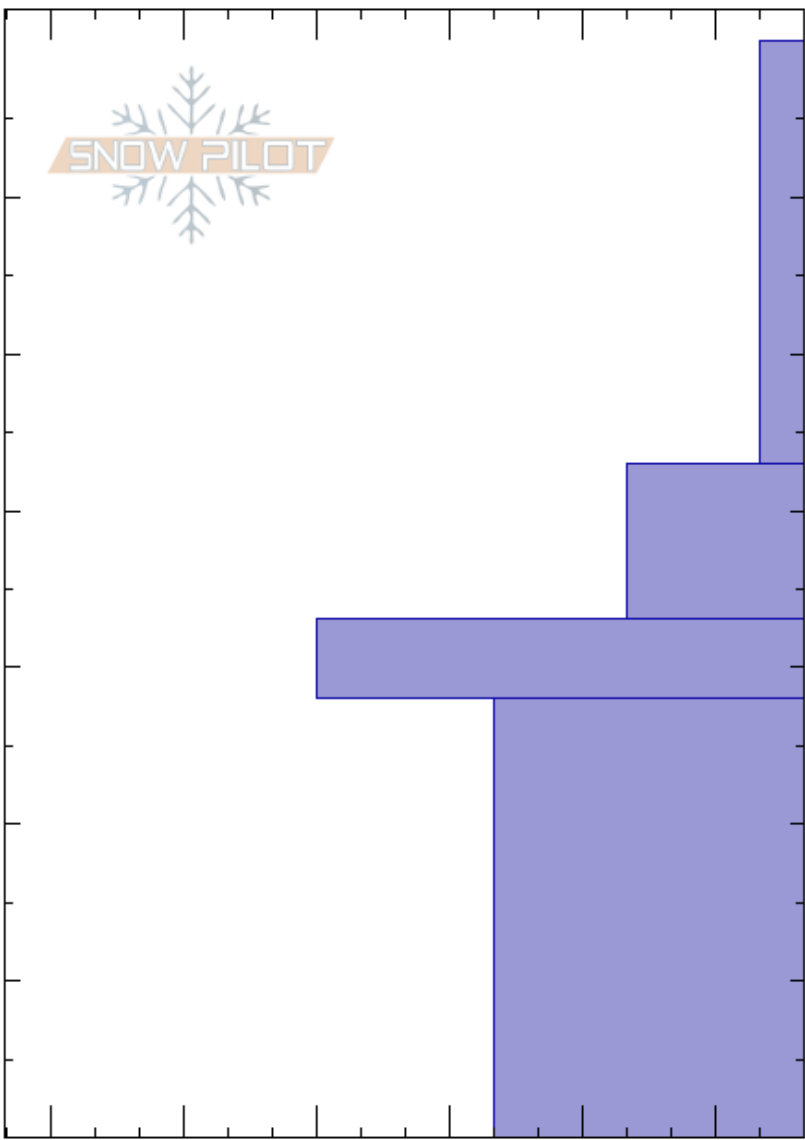

Green Butte Ridge
 Mt. Shasta
 CA
 Elevation: 7800 ft
 Aspect: 154°
 Specifics:

Aaron Beverly
 04/06/2017 - 1:00pm
 Co-ord: 41.36434N, -122.22200W
 Slope Angle: 30°
 Wind Loading: no

Stability:
 Air Temperature: 6°C
 Sky Cover: OVC
 Precipitation: S2
 Wind: E Light Breeze

PS: 36

Layer Notes:

Crystal Form	Crystal Size	Moisture	ρ kg/m ³	Stability tests & Layer comments
/	1-2	D		
/	1-2	D		
⊙⊙	2			← ECTN11 @35cm 2x CT13, Q3 @35cm
⊘	2-4	M-W		← ECTN16 @48cm 2x CT16, Q3 @48cm

Notes:
 I K P 1F 4F F