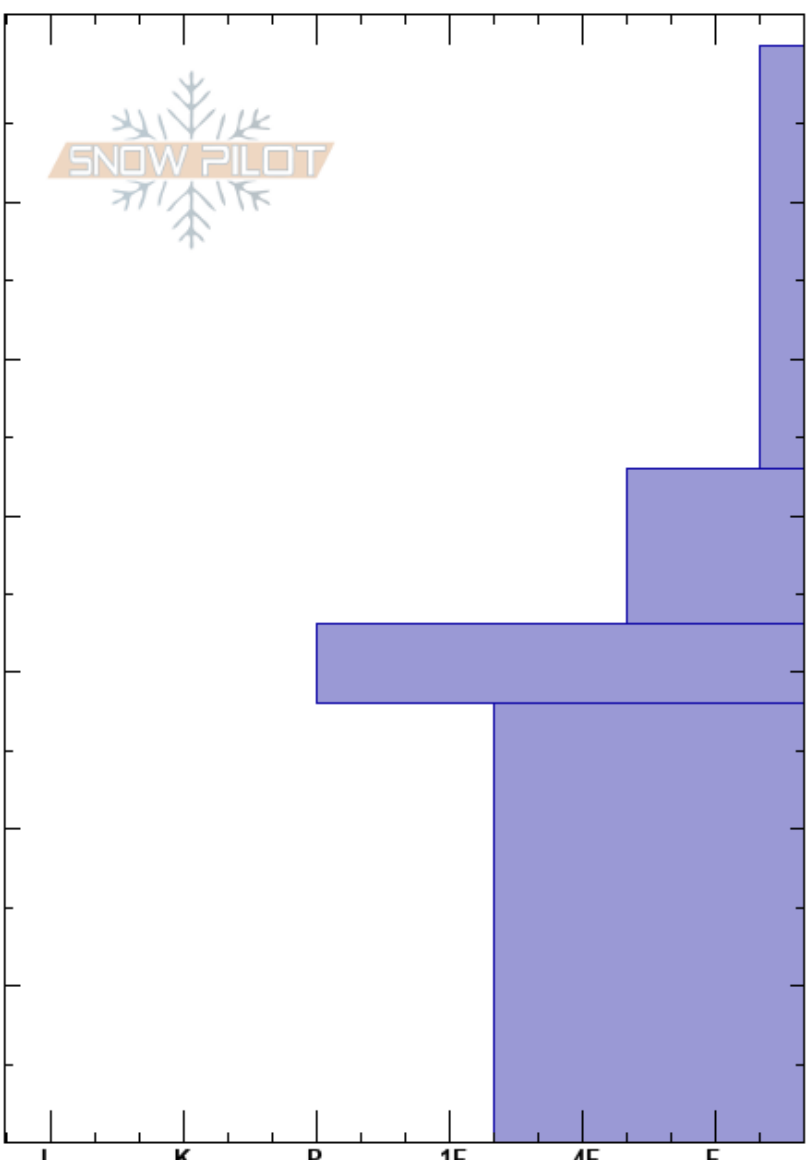

Green Butte Ridge  
 Mt. Shasta  
 CA  
 Elevation: 7800 ft  
 Aspect: 154°  
 Specifics:

Aaron Beverly  
 04/06/2017 - 1:00pm  
 Co-ord: 41.36434N, -122.22200W  
 Slope Angle: 30°  
 Wind Loading: no

Stability:  
 Air Temperature: 6°C  
 Sky Cover: OVC  
 Precipitation: S2  
 Wind: E Light Breeze

PS: 36

Layer Notes:

Crystal Form	Crystal Size	Moisture	$\rho$ kg/m <sup>3</sup>	Stability tests & Layer comments
/	1-2	D		
/	1-2	D		
⊗	2			← ECTN11 @35cm 2x CT13, Q3 @35cm
⊗	2-4	M-W		← ECTN16 @48cm 2x CT16, Q3 @48cm