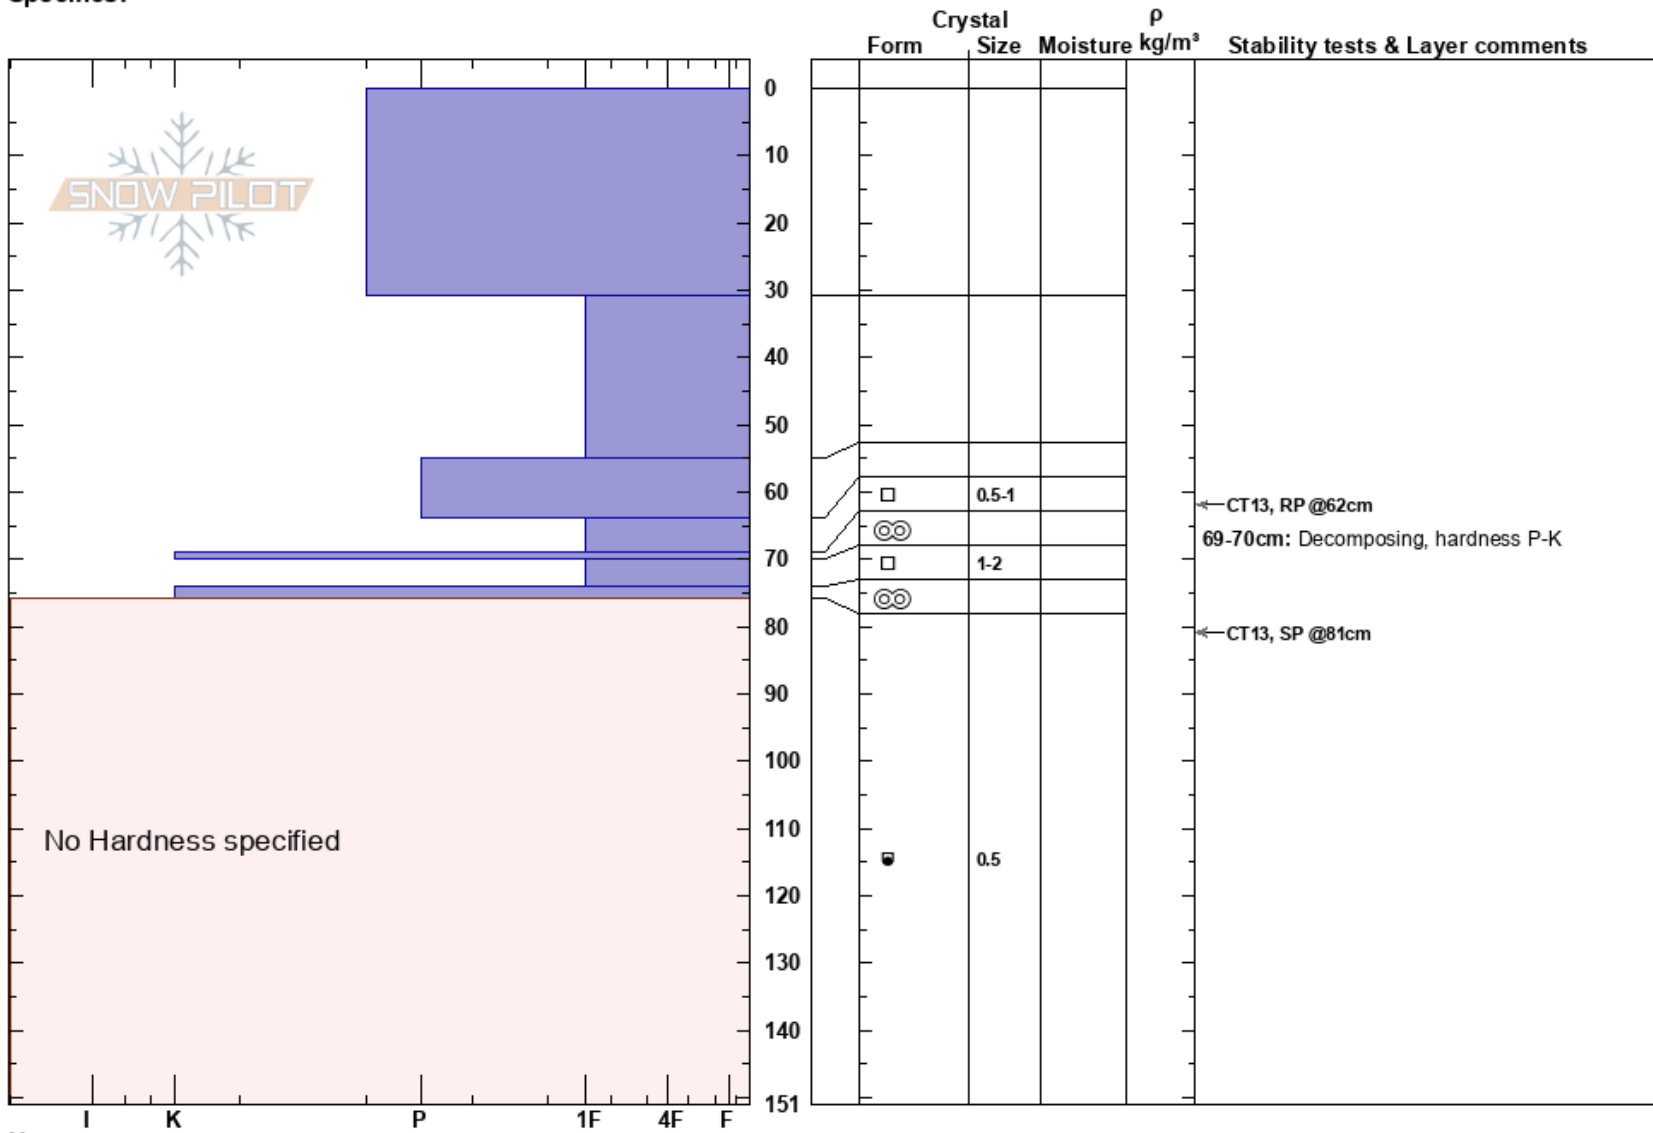

Lonestar
 Canadian Rockies
 AB
 Elevation: 2050 m
 Aspect: SE
 Specifics:

Bridget MacMurray
 31/12/2020 - 12:00
 Co-ord:
 Slope Angle:
 Wind Loading:

Stability:
 Air Temperature: -5.7°C
 Sky Cover: OVC
 Precipitation: NO
 Wind: SW Moderate

HS:151
 Layer Notes:
 69-70cm: Decomposing, hardness P-K

Notes: Skiers right, about 1/3 down

- Layer 69-70
 - Decomposing, variable hardness (P-K)
- Layer 74-76
 - Not very uniform thickness, also variable hardness (P-K)

CTM 13 (SP) down 81 on facets, size 1-2
 CTM 13 (SP) down 62 on facets, size 0.5-1