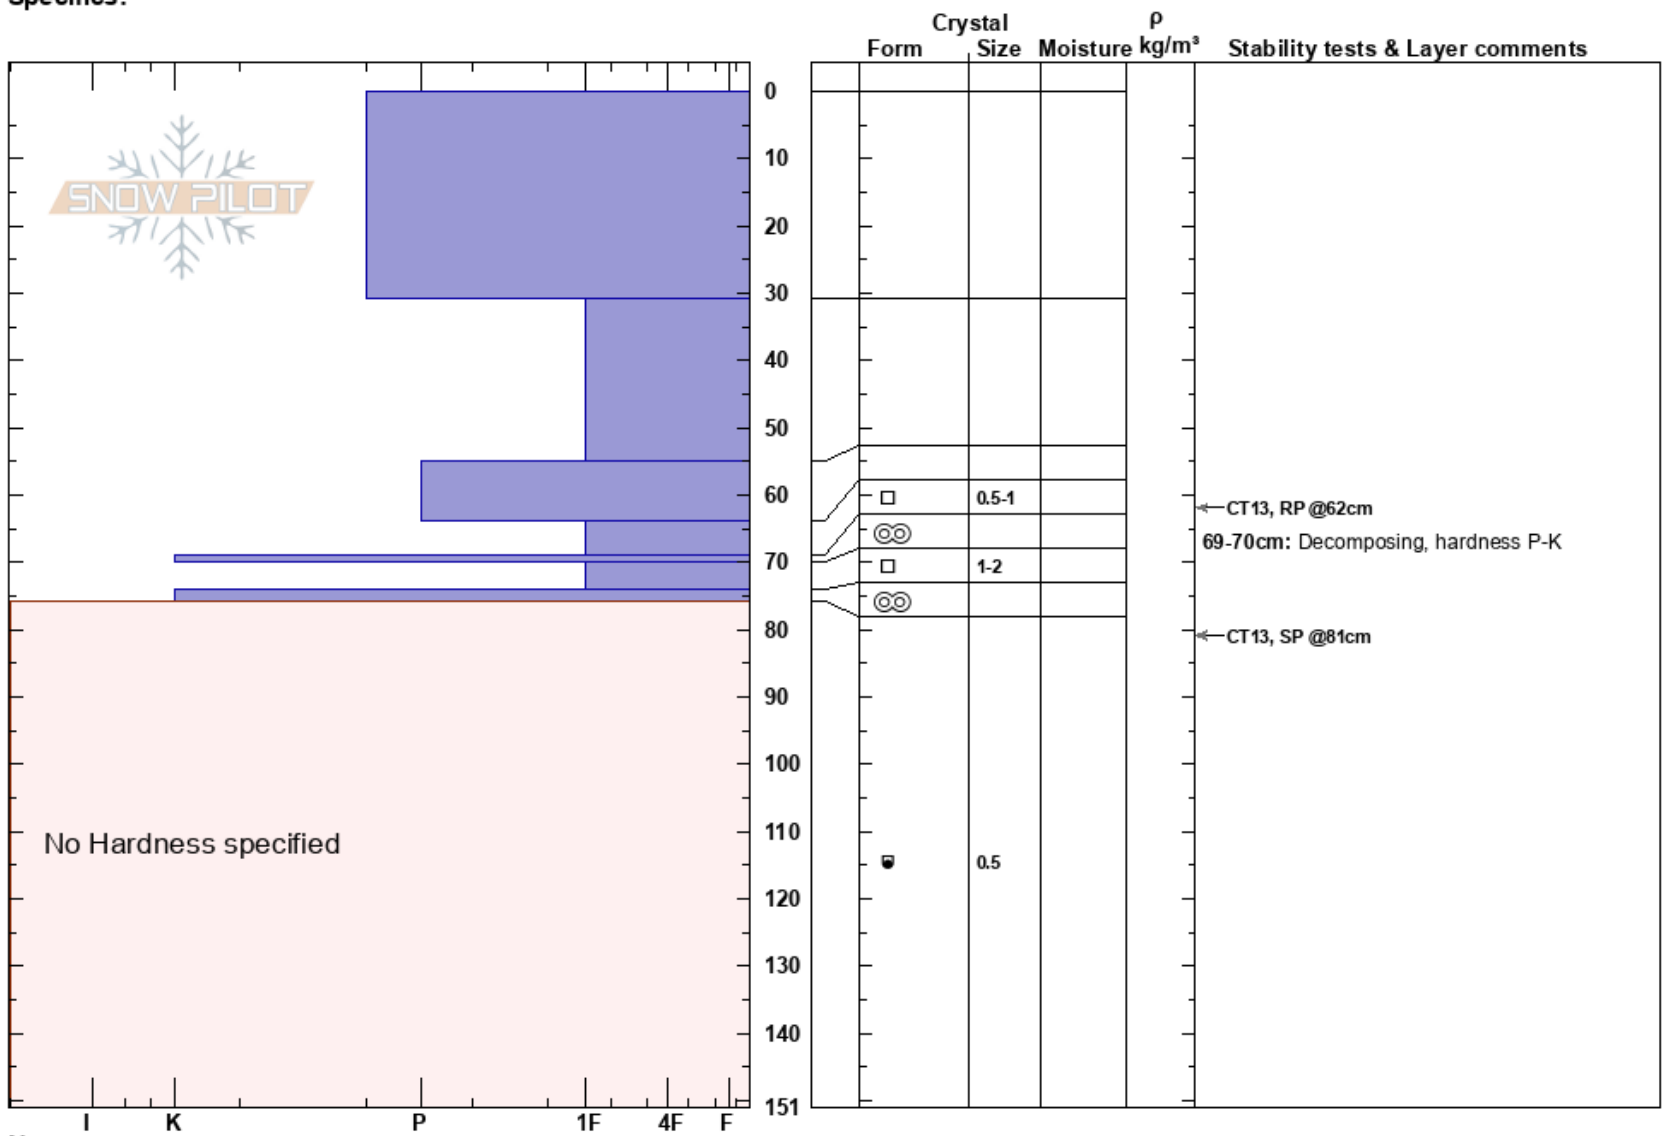

Lonestar
 Canadian Rockies
 AB
 Elevation: 2050 m
 Aspect: SE
 Specifics:

Bridget MacMurray
 31/12/2020 - 12:00
 Co-ord:
 Slope Angle:
 Wind Loading:

Stability:
 Air Temperature: -5.7°C
 Sky Cover: OVC
 Precipitation: NO
 Wind: SW Moderate

HS:151
 Layer Notes:
 69-70cm: Decomposing, hardness P-K

Notes: Skiers right, about 1/3 down

Layer 69-70
 - Decomposing, variable hardness (P-K)
 Layer 74-76
 - Not very uniform thickness, also variable hardness (P-K)

CTM 13 (SP) down 81 on facets, size 1-2
 CTM 13 (SP) down 62 on facets, size 0.5-1