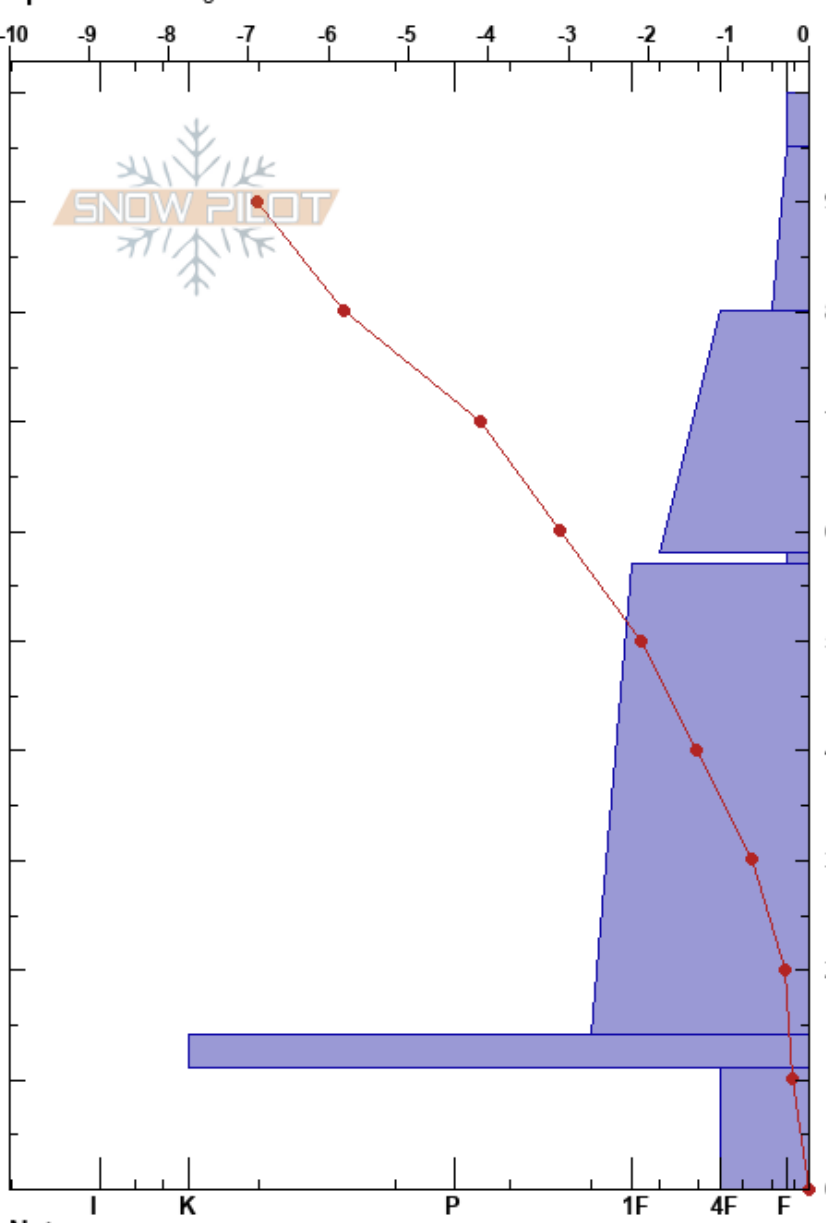

Snuffy Test Profile
 Sunshine Village
 AB
 Elevation: 2205 m
 Aspect: 180°
 Specifics: Pit dug in a Ski Area

Zoe Ryan
 31/12/2020 - 14:00
 Co-ord: 11U 587261W 5660214S
 Slope Angle: 35°
 Wind Loading: no

Stability:
 Air Temperature: -6.5°C
 Sky Cover: BKN
 Precipitation: S-1
 Wind: SW Light Breeze

HS:100
 PF:40
 Layer Notes:
 58-57cm: Dec 14, heavily decomposing
 58-57cm: Problematic layer
 14-11cm: Nov 5th

Form	Crystal		Moisture	ρ kg/m ³	Stability tests & Layer comments
	Size				
*	2				
* (/)	2-3(1)	D			
/	1-2				
⊖	0.5-1				
∨	2-3				← CT21, RP @58cm 58-57cm: Dec 14, heavily decomposing
⊖	1-2				
⊙⊙					14-11cm: Nov 5th
□	2-4				