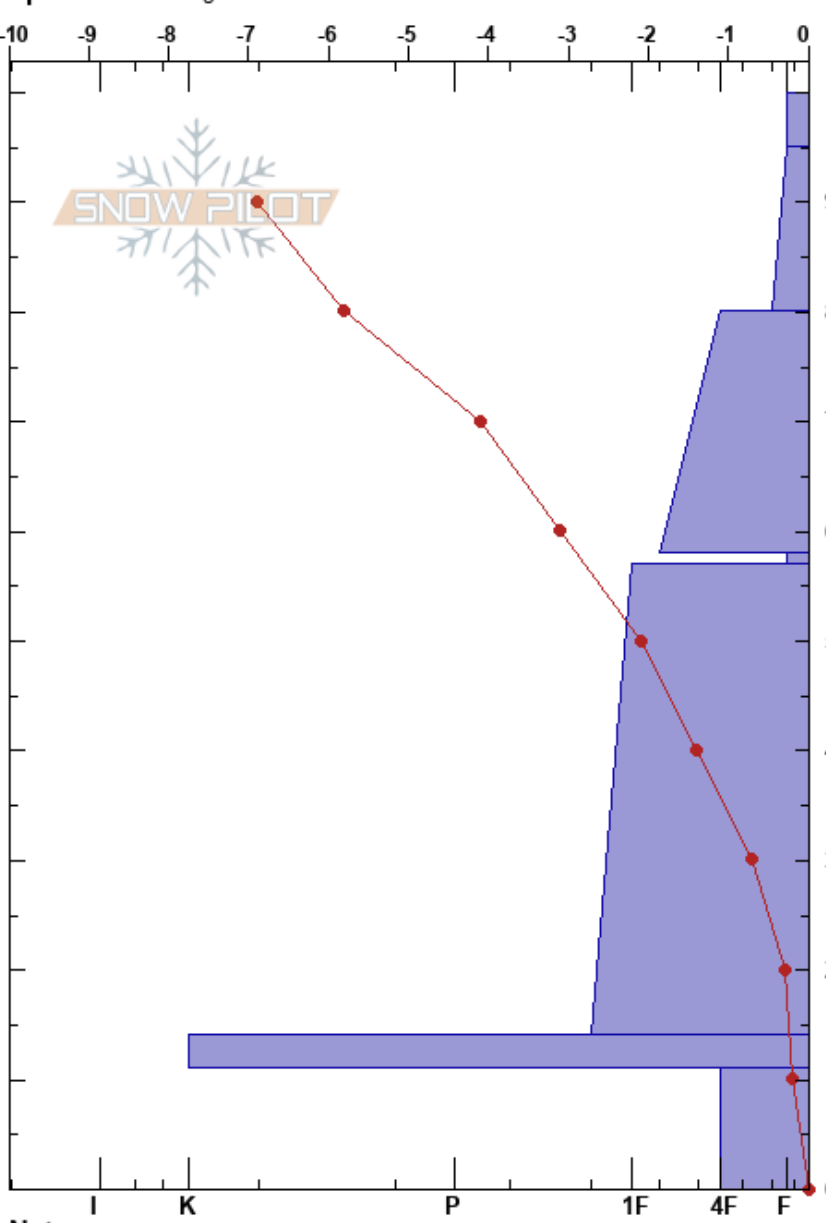

Snuffy Test Profile  
 Sunshine Village  
 AB  
 Elevation: 2205 m  
 Aspect: 180°  
 Specifics: Pit dug in a Ski Area

Zoe Ryan  
 31/12/2020 - 14:00  
 Co-ord: 11U 587261W 5660214S  
 Slope Angle: 35°  
 Wind Loading: no

Stability: **HS:100**  
 Air Temperature: -6.5°C PF:40  
 Sky Cover: BKN  
 Precipitation: S-1  
 Wind: SW Light Breeze

**Layer Notes:**  
 58-57cm: Dec 14, heavily decomposing  
 58-57cm: Problematic layer  
 14-11cm: Nov 5th

Form	Crystal		Moisture	$\rho$ kg/m <sup>3</sup>	Stability tests & Layer comments
	Size				
*	2				
* ( / )	2-3(1)	D			
/	1-2				
⊖	0.5-1				
∨	2-3				← CT21, RP @58cm
⊖	1-2				58-57cm: Dec 14, heavily decomposing
⊙⊙					14-11cm: Nov 5th
□	2-4				