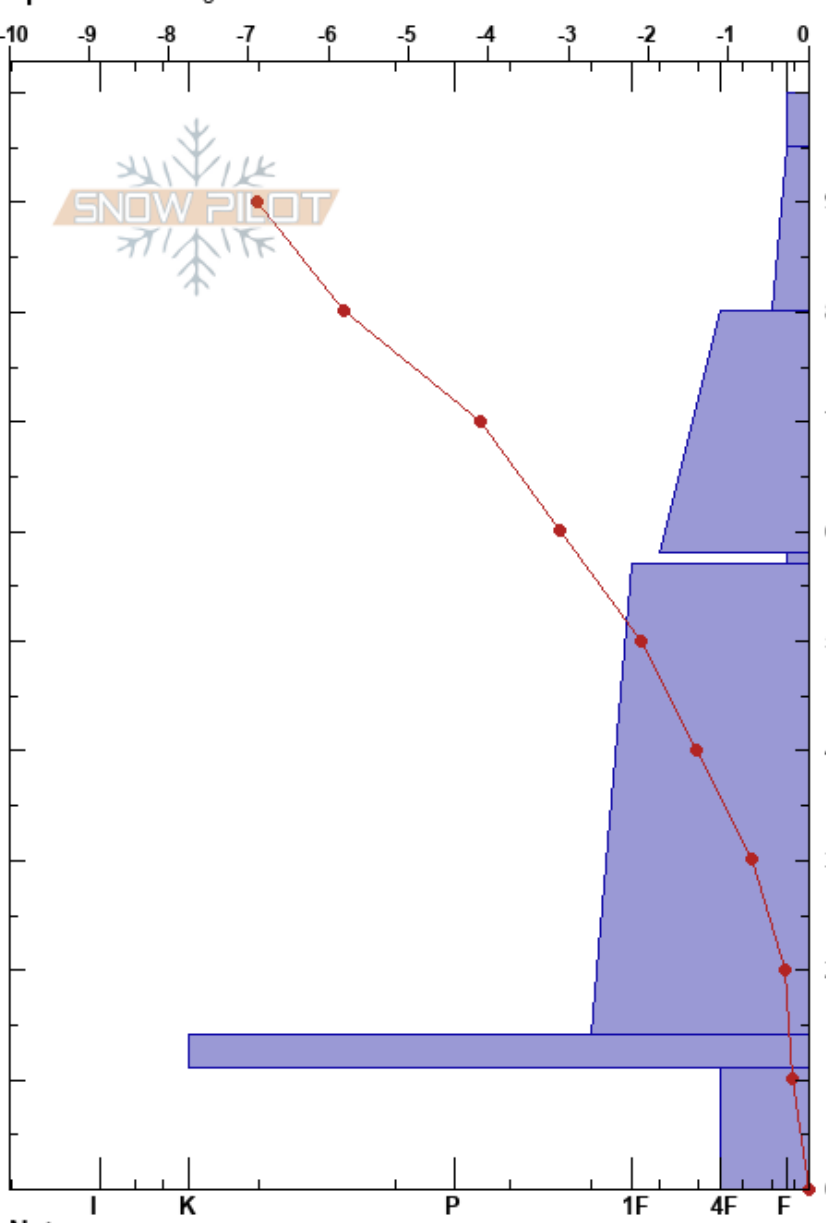

Snuffy Test Profile
 Sunshine Village
 AB
 Elevation: 2205 m
 Aspect: 180°
 Specifics: Pit dug in a Ski Area

Zoe Ryan
 31/12/2020 - 14:00
 Co-ord: 11U 587261W 5660214S
 Slope Angle: 35°
 Wind Loading: no

Stability: **HS:100**
 Air Temperature: -6.5°C PF:40
 Sky Cover: BKN
 Precipitation: S-1
 Wind: SW Light Breeze

Layer Notes:
 58-57cm: Dec 14, heavily decomposing
 58-57cm: Problematic layer
 14-11cm: Nov 5th

Form	Crystal		Moisture	ρ kg/m ³	Stability tests & Layer comments
	Size				
*	2				
* (/)	2-3(1)	D			
/	1-2				
⊖	0.5-1				
∨	2-3				← CT21, RP @58cm 58-57cm: Dec 14, heavily decomposing
⊖	1-2				
⊙⊙					14-11cm: Nov 5th
□	2-4				