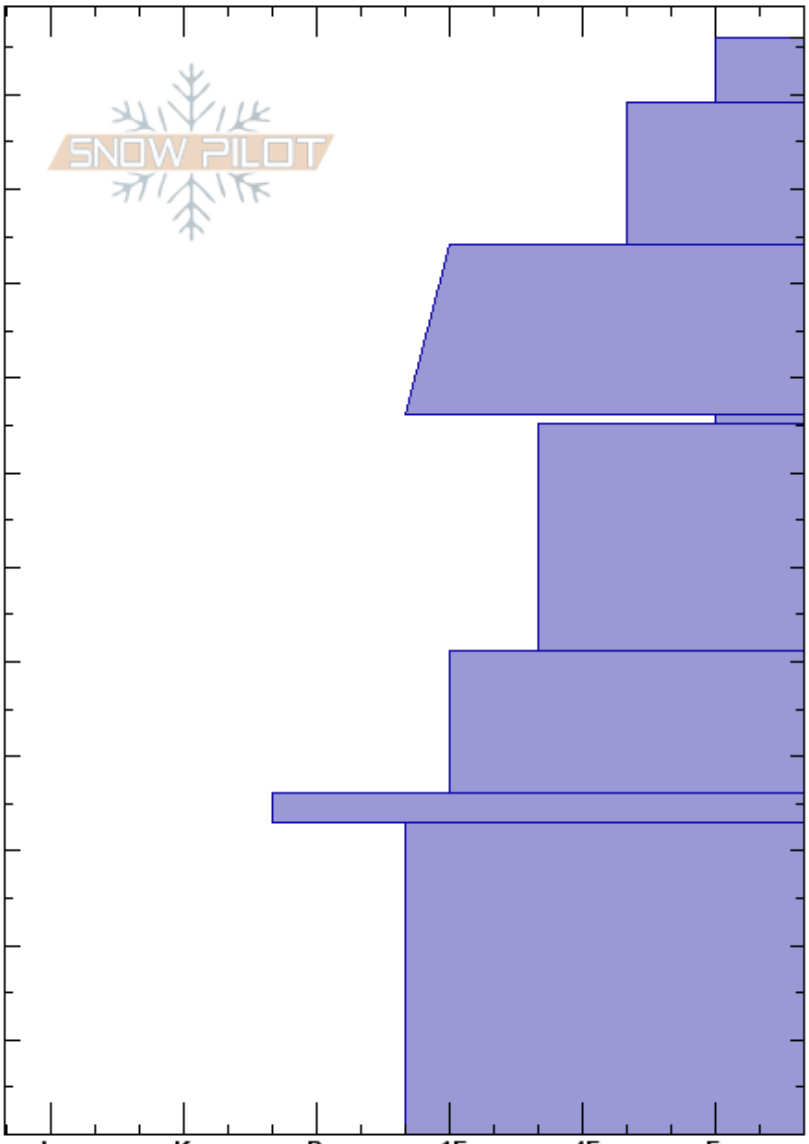

Top of Englers  
 Sunshine Village  
 AB  
 Elevation: 2320 m  
 Aspect: W  
 Specifics:

Austin Goodine  
 31/12/2020 - 11:30  
 Co-ord: 51.09967N, -115.76432W  
 Slope Angle: 33°  
 Wind Loading: no

Stability:  
 Air Temperature:  
 Sky Cover: SCT  
 Precipitation: NO  
 Wind: SW Light Breeze

HS:116  
 Layer Notes:  
 76-75cm:Problematic layer

Height (m)	Crystal		$\rho$ kg/m <sup>3</sup>	Stability tests & Layer comments
	Form	Size		
116	/	0.5-1	D	
110	/ (•)	0.5-1	D	
100	•	1	D	
90	•	1	D	
80	∇	3-5	D	← CT22, RP @76cm ← CT23, RP @76cm
70	∅	0.5-1	D	
60	∅	0.5-1	D	
50	□	1-1.5	D	
40	=		D	
30	□	1-2		
20	□	1-2		
10	□	1-2		
0				