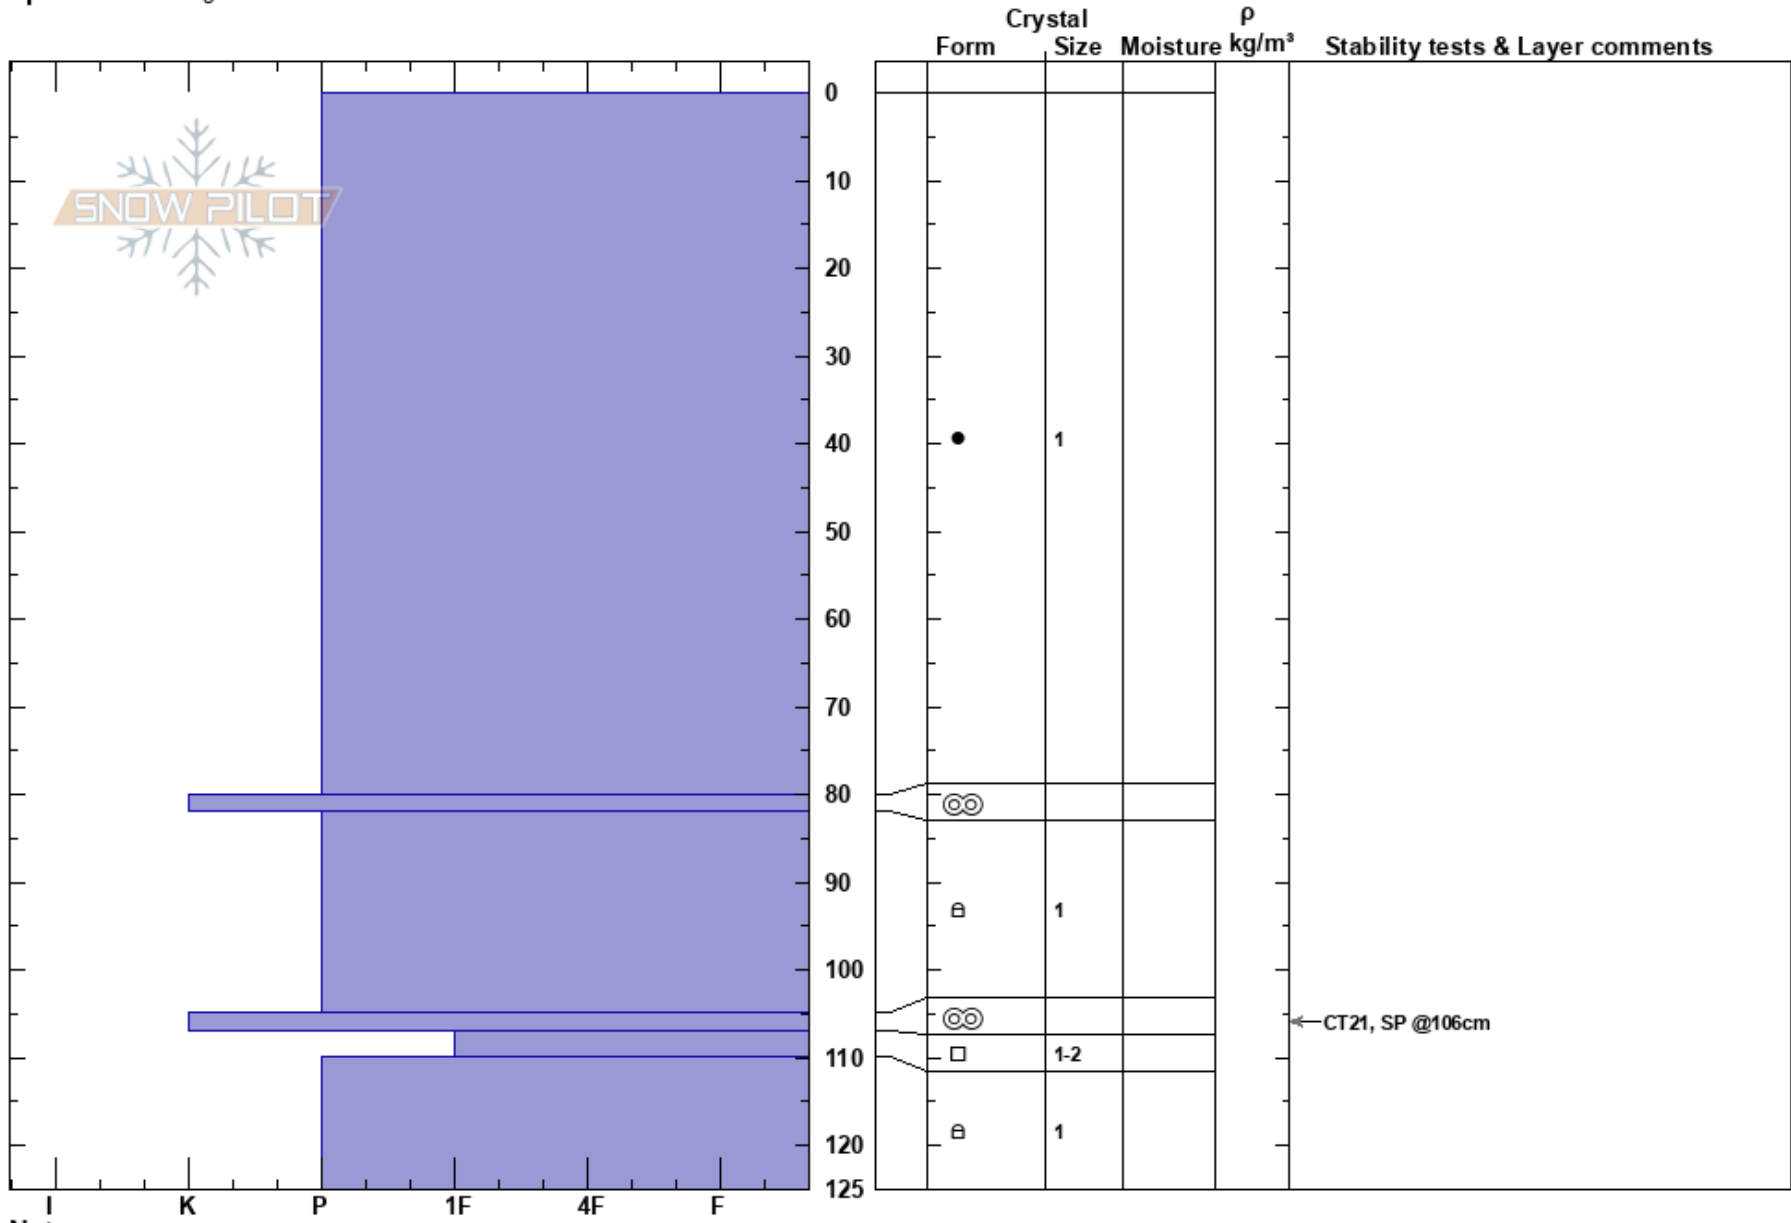

Drifter 1
 Canadian Rockies
 AB
 Elevation: 1950 m
 Aspect: E
 Specifics: Pit dug in a Ski Area

Amanda Goodhue
 31/12/2020 - 11:00
 Co-ord:
 Slope Angle: 30°
 Wind Loading:

Stability: HS:125
 Air Temperature: 105-107cm:Problematic layer
 Sky Cover:
 Precipitation:
 Wind: