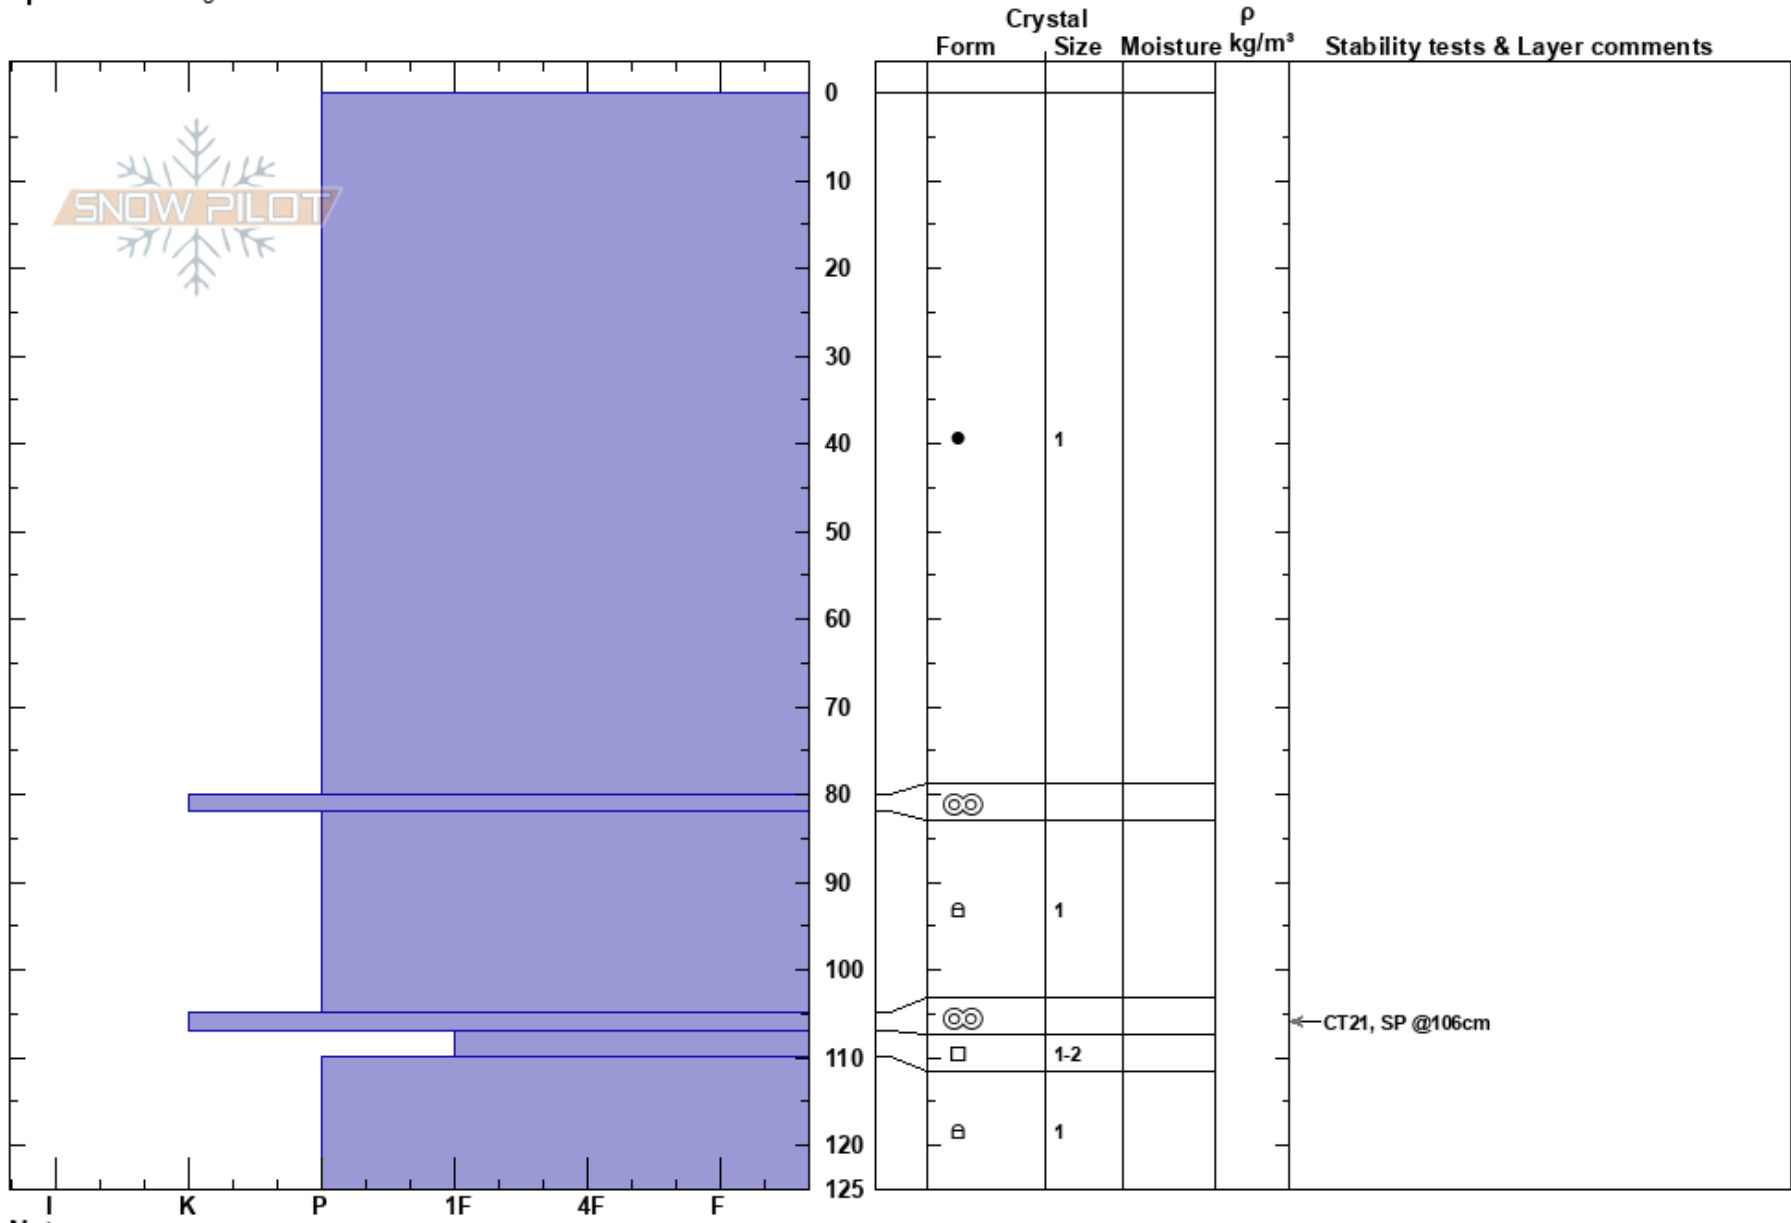

Drifter 1  
 Canadian Rockies  
 AB  
 Elevation: 1950 m  
 Aspect: E  
 Specifics: Pit dug in a Ski Area

Amanda Goodhue  
 31/12/2020 - 11:00  
 Co-ord:  
 Slope Angle: 30°  
 Wind Loading:

Stability: HS:125  
 Air Temperature: 105-107cm:Problematic layer  
 Sky Cover:  
 Precipitation:  
 Wind: