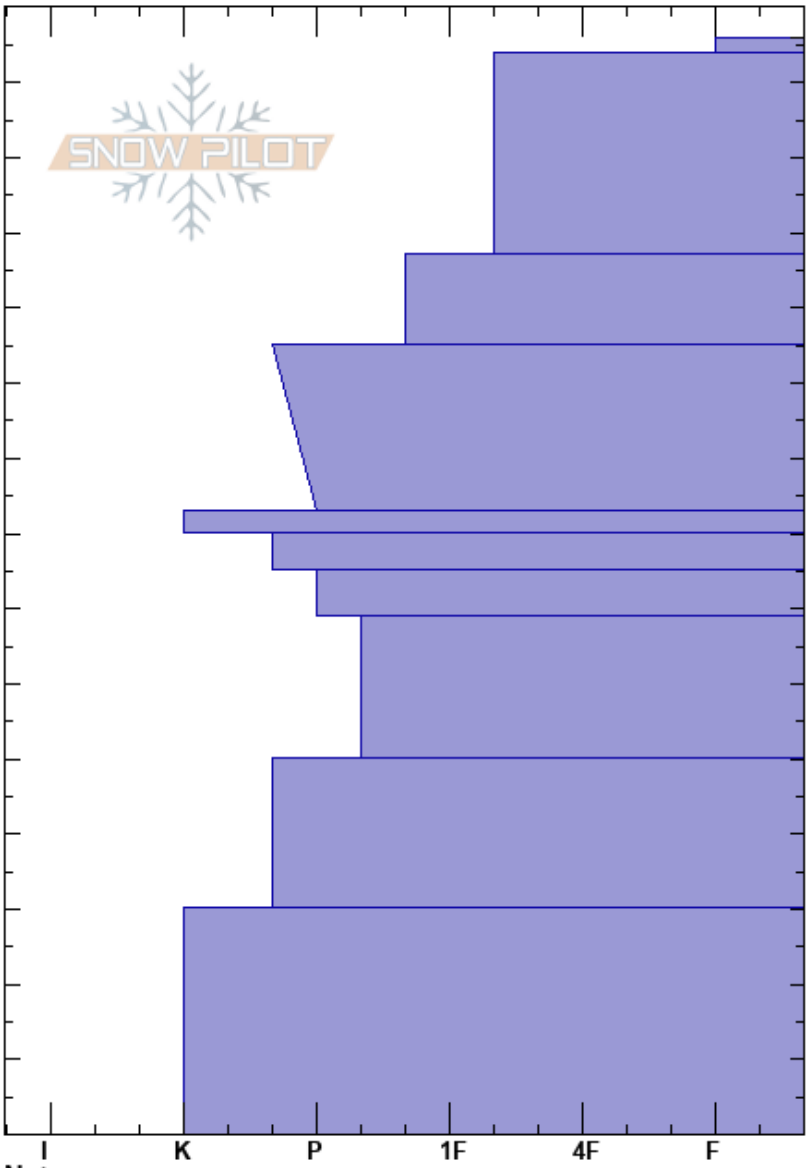

Forum Ridge
 South Rockies
 AB
 Elevation: 2130 m
 Aspect: SE
 Specifics:

Cynthia Werier
 31/12/2020 - 11:20
 Co-ord:
 Slope Angle: 33°
 Wind Loading: previous

Stability:
 Air Temperature: -6°C
 Sky Cover: OVC
 Precipitation: S1
 Wind: SW Light Breeze

HS:146
 PF:40
 83-80cm: Dec 9th Crust

Layer Notes:

Height (cm)	Crystal		Moisture	ρ kg/m ³	Stability tests & Layer comments
	Form	Size			
146					
140					
130					
120					
110					← CT15, BRK @117cm x 2
100					
90					← CT29, RP @92cm 1mm FC
83-80					83-80cm: Dec 9th Crust
80					
70					
60					
50					
40					
30					
20					
10					
0					← CTN