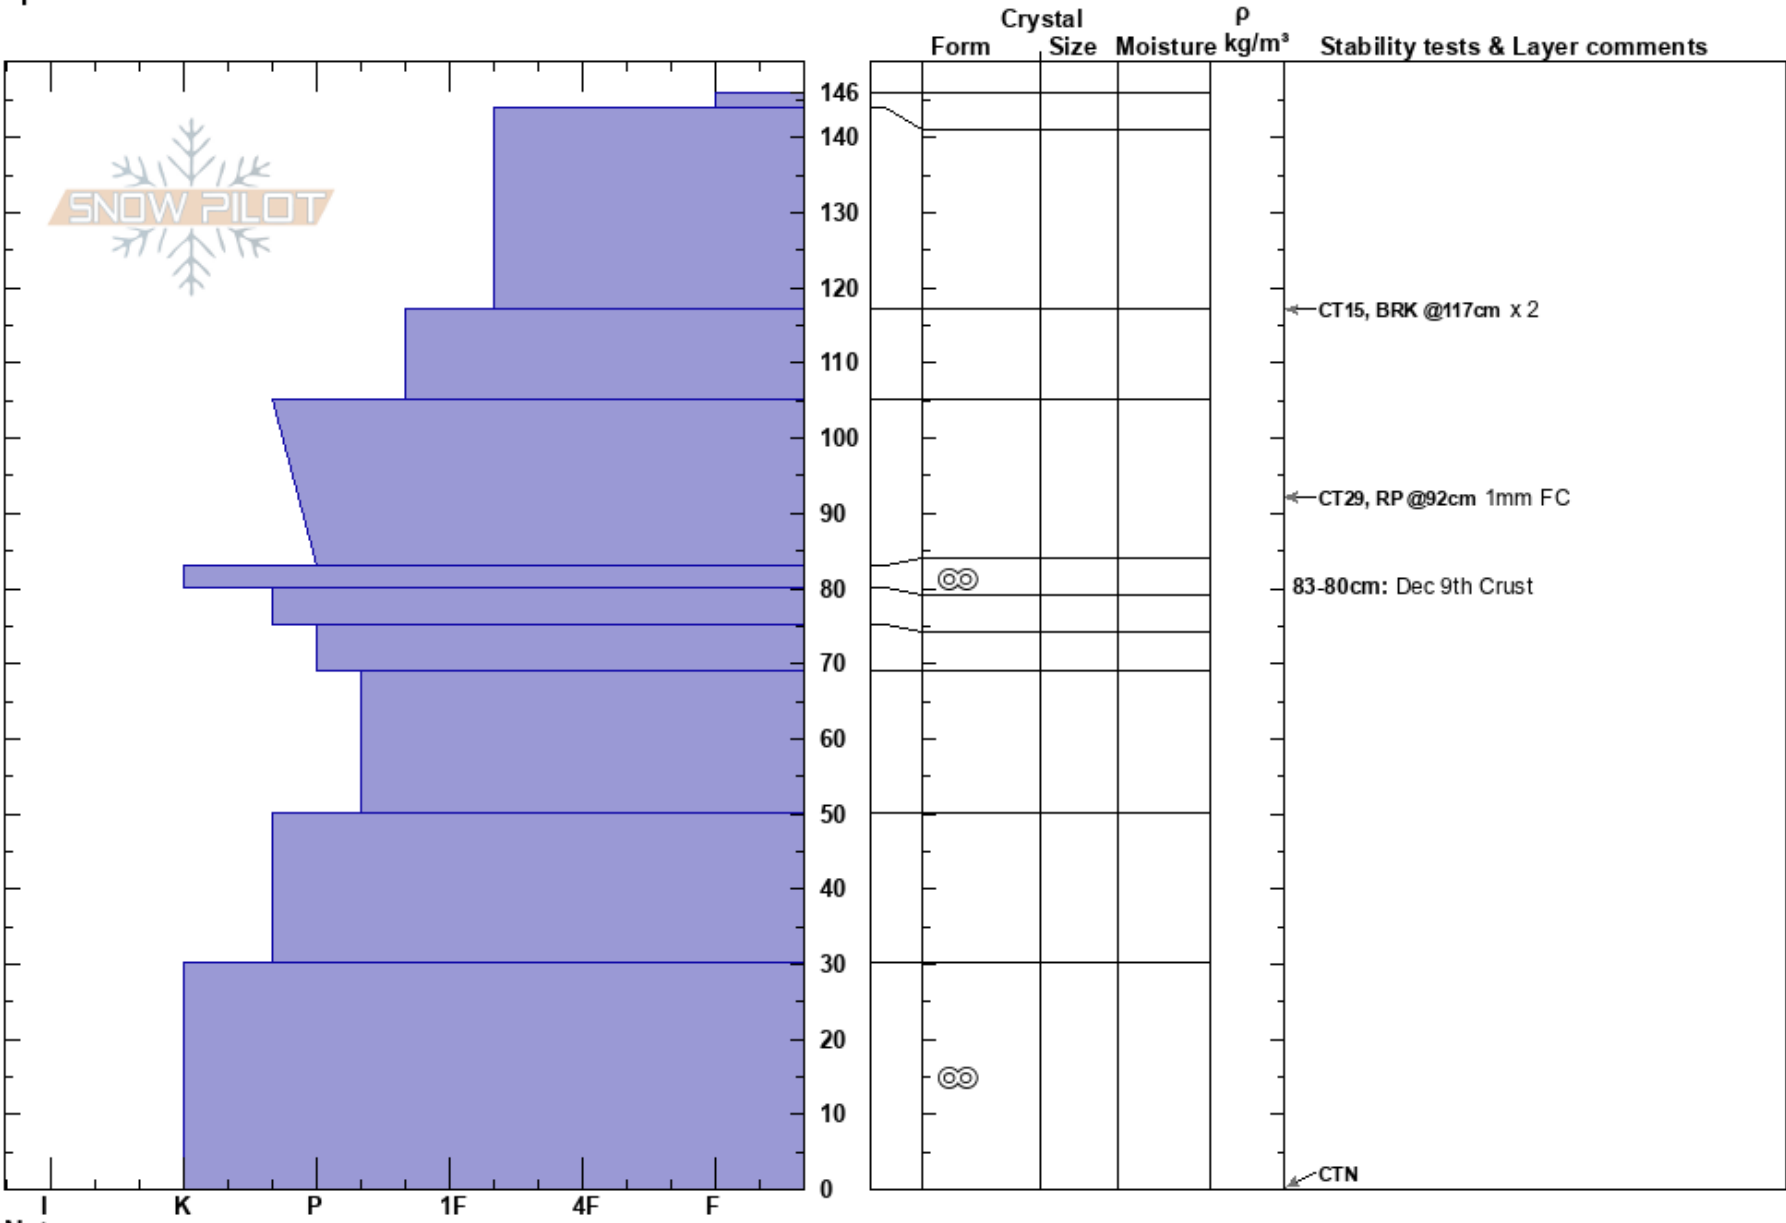

Forum Ridge  
 South Rockies  
 AB  
 Elevation: 2130 m  
 Aspect: SE  
 Specifics:

Cynthia Werier  
 31/12/2020 - 11:20  
 Co-ord:  
 Slope Angle: 33°  
 Wind Loading: previous

Stability:  
 Air Temperature: -6°C  
 Sky Cover: OVC  
 Precipitation: S1  
 Wind: SW Light Breeze

HS:146  
 PF:40  
 83-80cm: Dec 9th Crust

Layer Notes:

Notes: