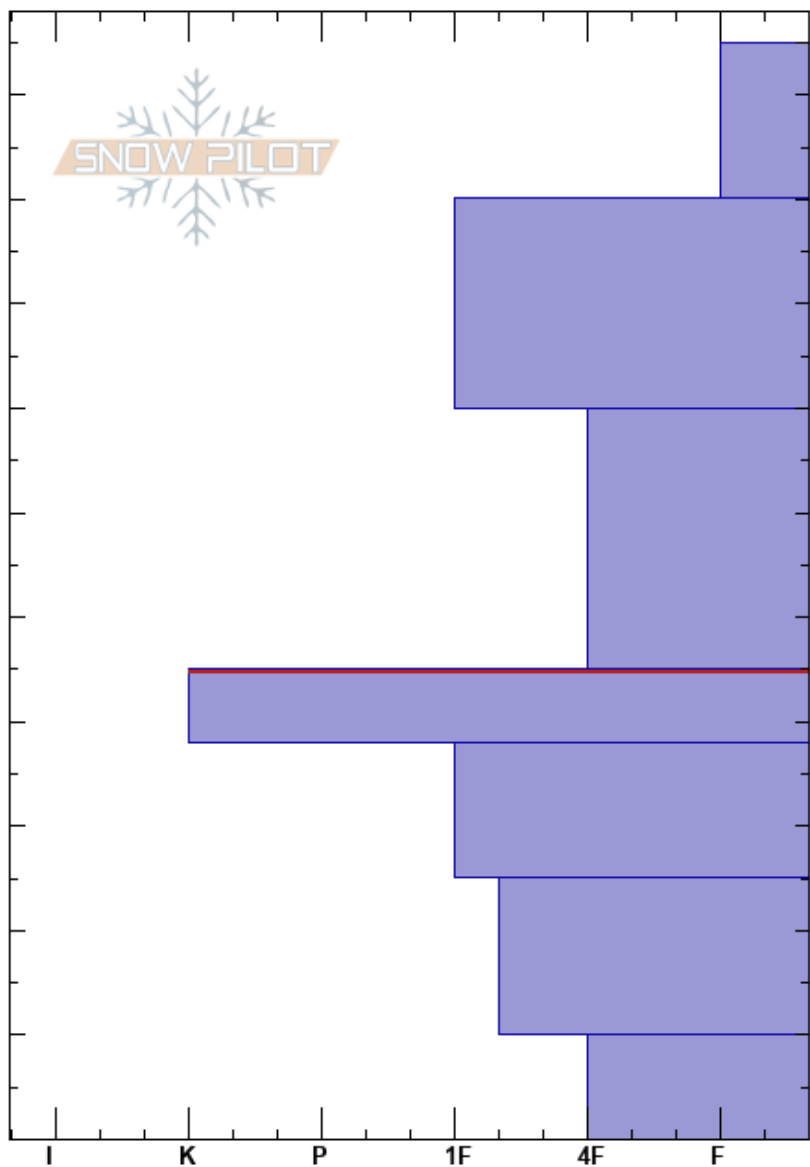

WUR 6 Crown Profile
 Gore Range
 CO
Elevation: 11910 ft
Aspect: SE
Specifics: We skied slope

Dan Keltz
 12/31/2020 - 11:40am
Co-ord: 39.46448N, -106.17690W
Slope Angle:
Wind Loading: previous

Stability:
Air Temperature:
Sky Cover: BKN
Precipitation: NO
Wind:

HS:105
Layer Notes:
 45-38cm: Problematic layer
 10-0cm: moist

Depth (cm)	Crystal		ρ kg/m ³	Stability tests & Layer comments
	Form	Size		
105				
100				
90				
80				
70				
60				
50				
45				← PST30/100 (SF) @45cm ← ECTP11 @45cm
40				
30				
20				
10				
0				10-0cm: moist