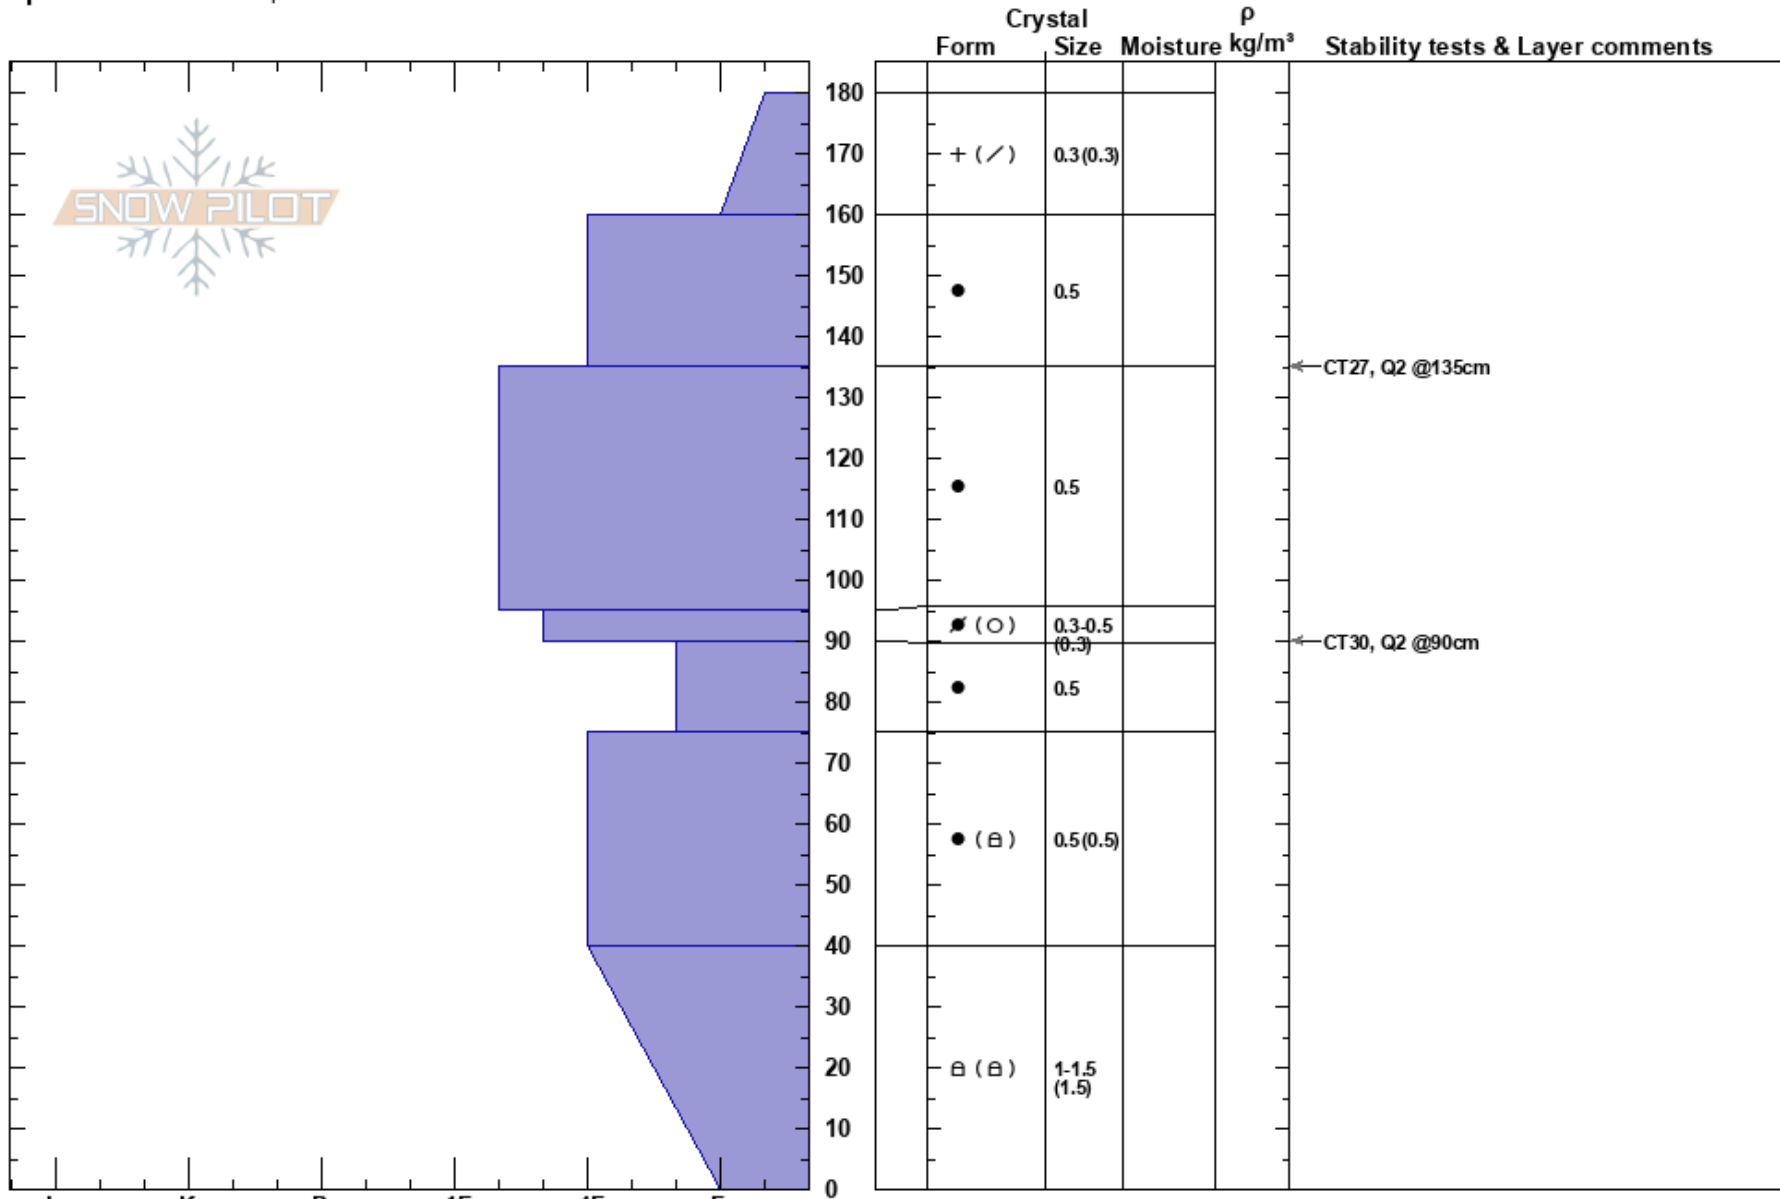

TopEndless HastyPit
 Teton Range
 WY
 Elevation: 9413 ft
 Aspect: 5°
 Specifics: We skied slope

Cody McInnes
 12/31/2020 - 11:00am
 Co-ord: 43.60846N, -110.84930W
 Slope Angle: 37°
 Wind Loading:

Stability: Fair
 Air Temperature: -9.4°C
 Sky Cover: BKN
 Precipitation: S-1
 Wind: W Light Breeze

HS:180
 PF:28 95-90cm:Problematic layer
 PS: 18

Notes: Likely slide on Dec 26 during storm mid way down the top half of endless. Similar to noted slide in Mile Long on the same date