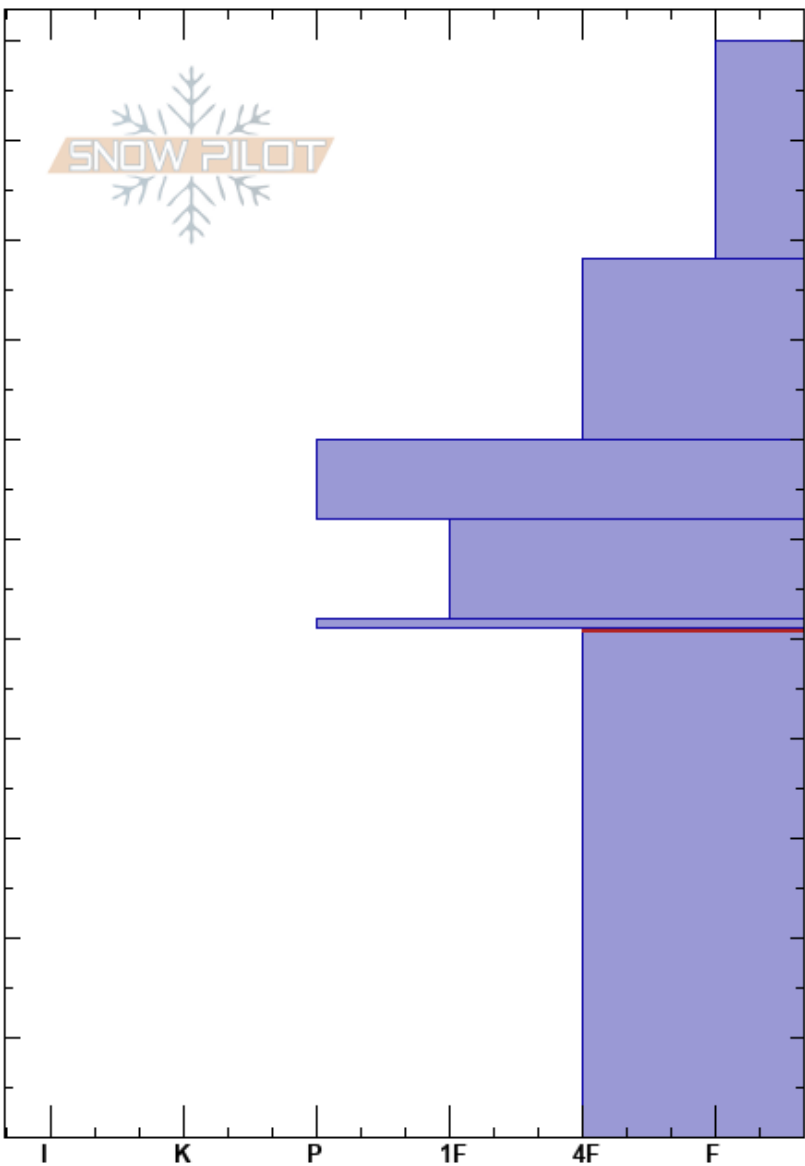

Mt Judah
 Donner Pass Area
 CA
Elevation: 7830 ft
Aspect: NE
Specifics: Ski tracks on slope

Jake Palmer
 12/30/2020 - 1:45pm
Co-ord: 39.30680N, -120.31766W
Slope Angle: 26°
Wind Loading: yes

Stability: Good **HS:**110 **Layer Notes:**
Air Temperature: 0°C **PF:**20 51-0cm: Problematic layer
Sky Cover: BKN **PS:** 5
Precipitation: NO
Wind: SW Light Breeze

Crystal Form	Crystal Size	Moisture	ρ kg/m ³	Stability tests & Layer comments
/ (•)	0.5			
•	0.5			
•	0.1-0.3			
•				
=				
•	0.5-1.5			

Notes: Increasing SW winds with some new loading as storm blows in.