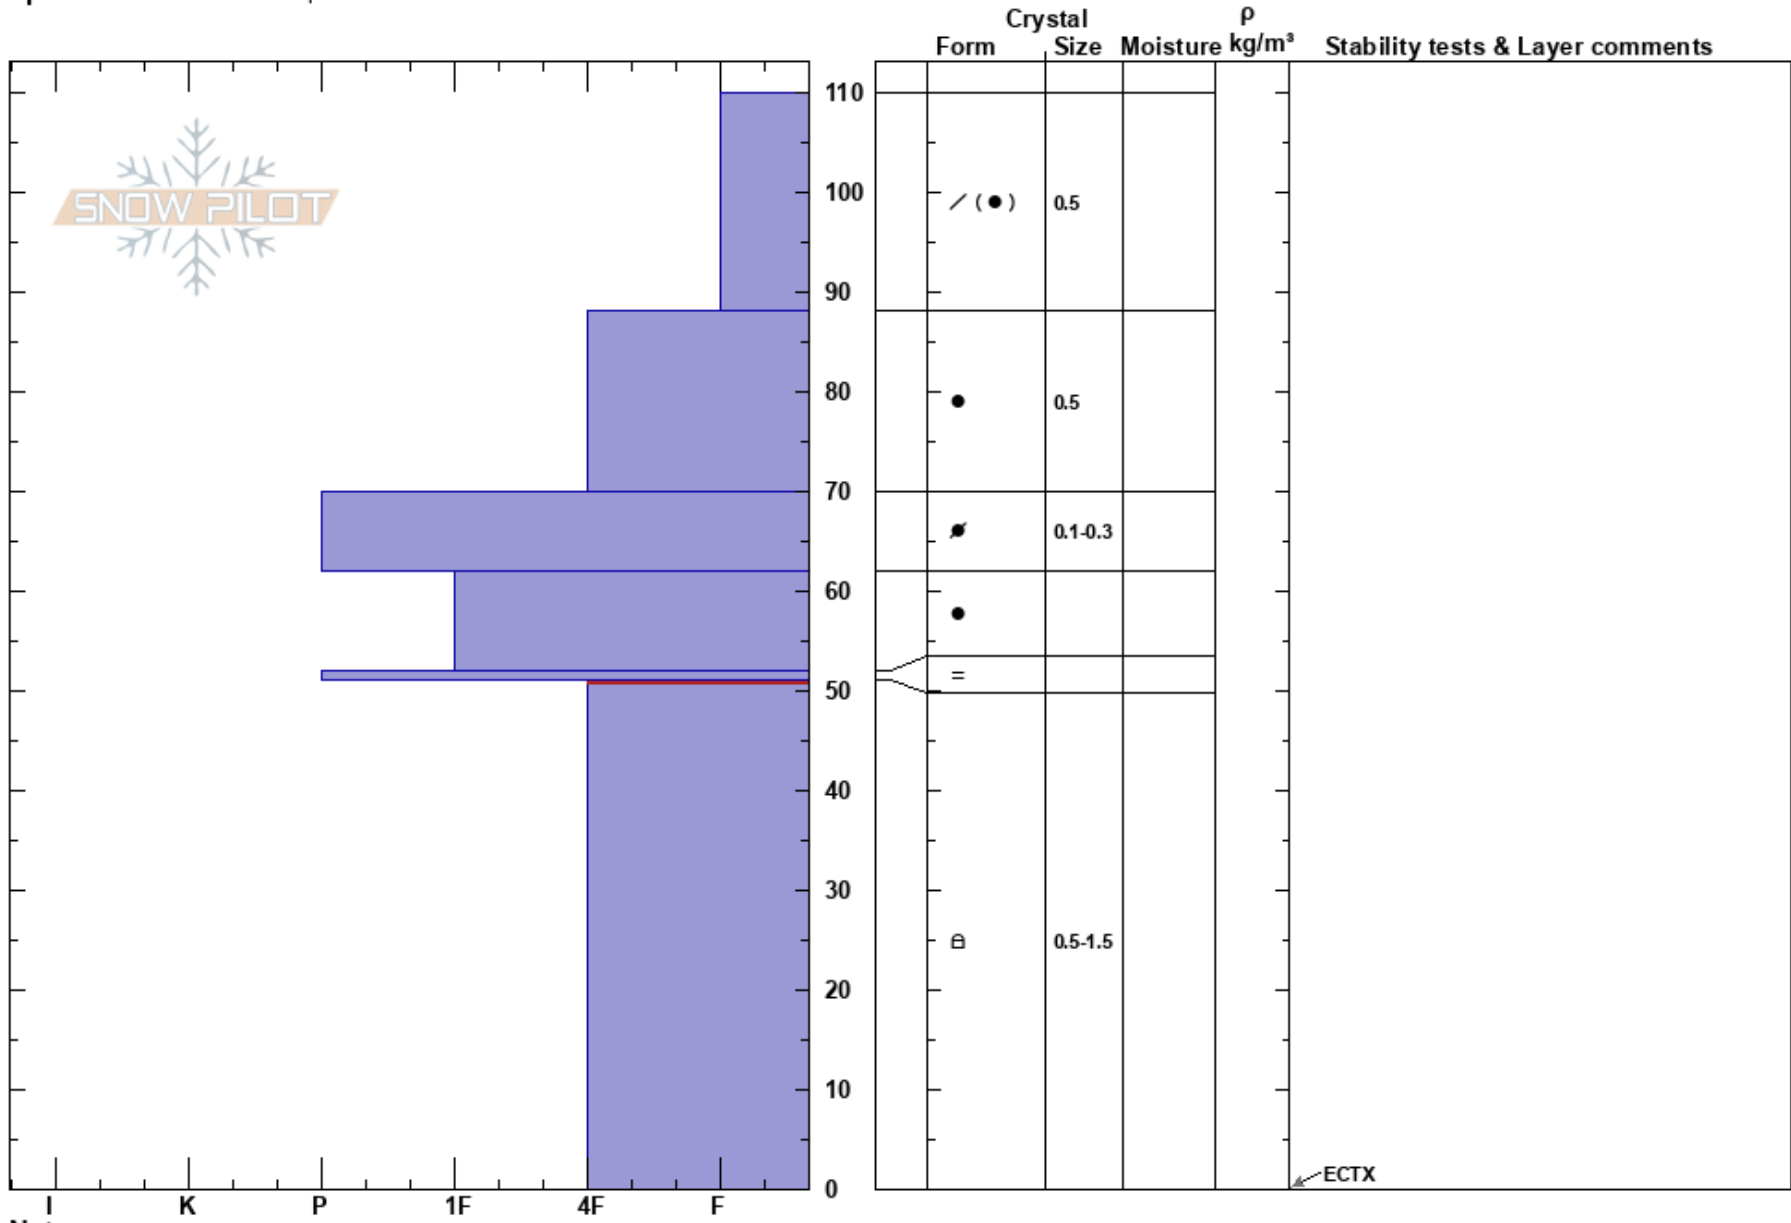

Mt Judah  
 Donner Pass Area  
 CA  
 Elevation: 7830 ft  
 Aspect: NE  
 Specifics: Ski tracks on slope

Jake Palmer  
 12/30/2020 - 1:45pm  
 Co-ord: 39.30680N, -120.31766W  
 Slope Angle: 26°  
 Wind Loading: yes

Stability: Good  
 Air Temperature: 0°C  
 Sky Cover: BKN  
 Precipitation: NO  
 Wind: SW Light Breeze

HS:110  
 PF:20  
 PS:5  
 51-0cm: Problematic layer

Notes: Increasing SW winds with some new loading as storm blows in.