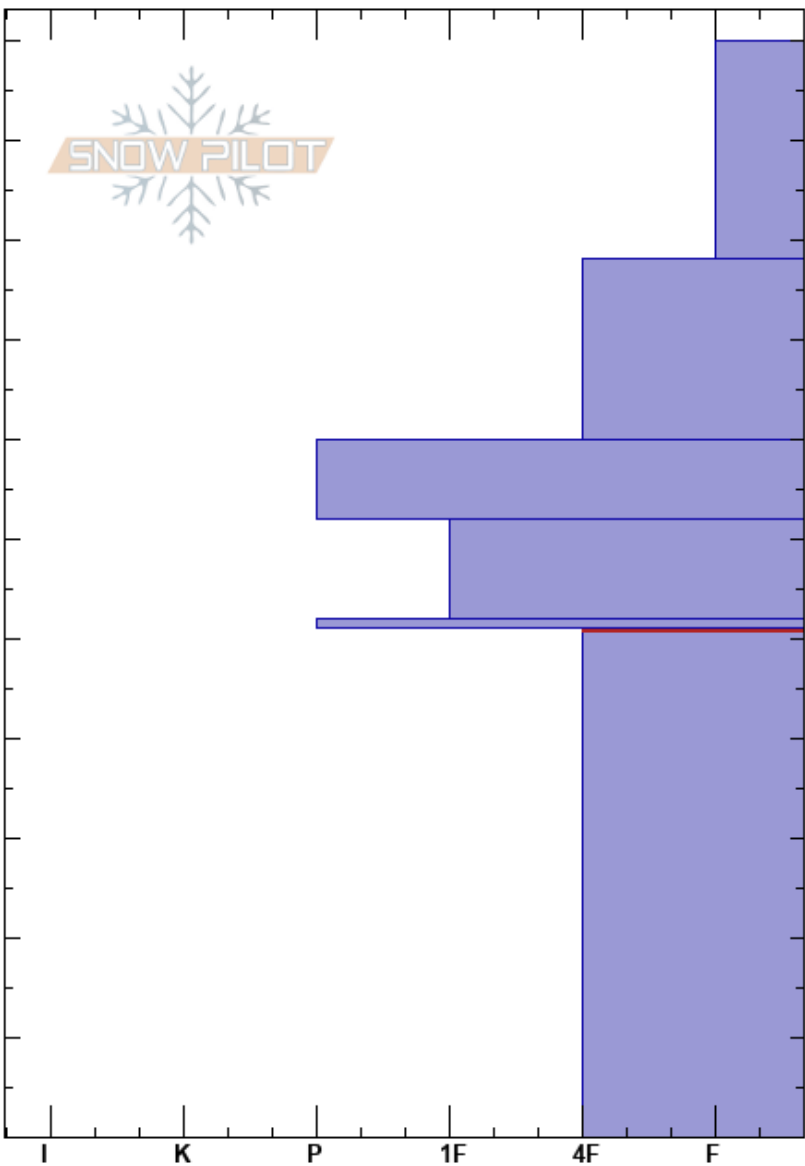

Mt Judah
 Donner Pass Area
 CA
 Elevation: 7830 ft
 Aspect: NE
 Specifics: Ski tracks on slope

Jake Palmer
 12/30/2020 - 1:45pm
 Co-ord: 39.30680N, -120.31766W
 Slope Angle: 26°
 Wind Loading: yes

Stability: Good
 Air Temperature: 0°C
 Sky Cover: BKN
 Precipitation: NO
 Wind: SW Light Breeze

HS:110
 PF:20
 PS:5
 51-0cm: Problematic layer

Crystal Form	Crystal Size	Moisture	ρ kg/m ³	Stability tests & Layer comments
/ (•)	0.5			
•	0.5			
•	0.1-0.3			
=				
⊖	0.5-1.5			

ECTX

Notes: Increasing SW winds with some new loading as storm blows in.