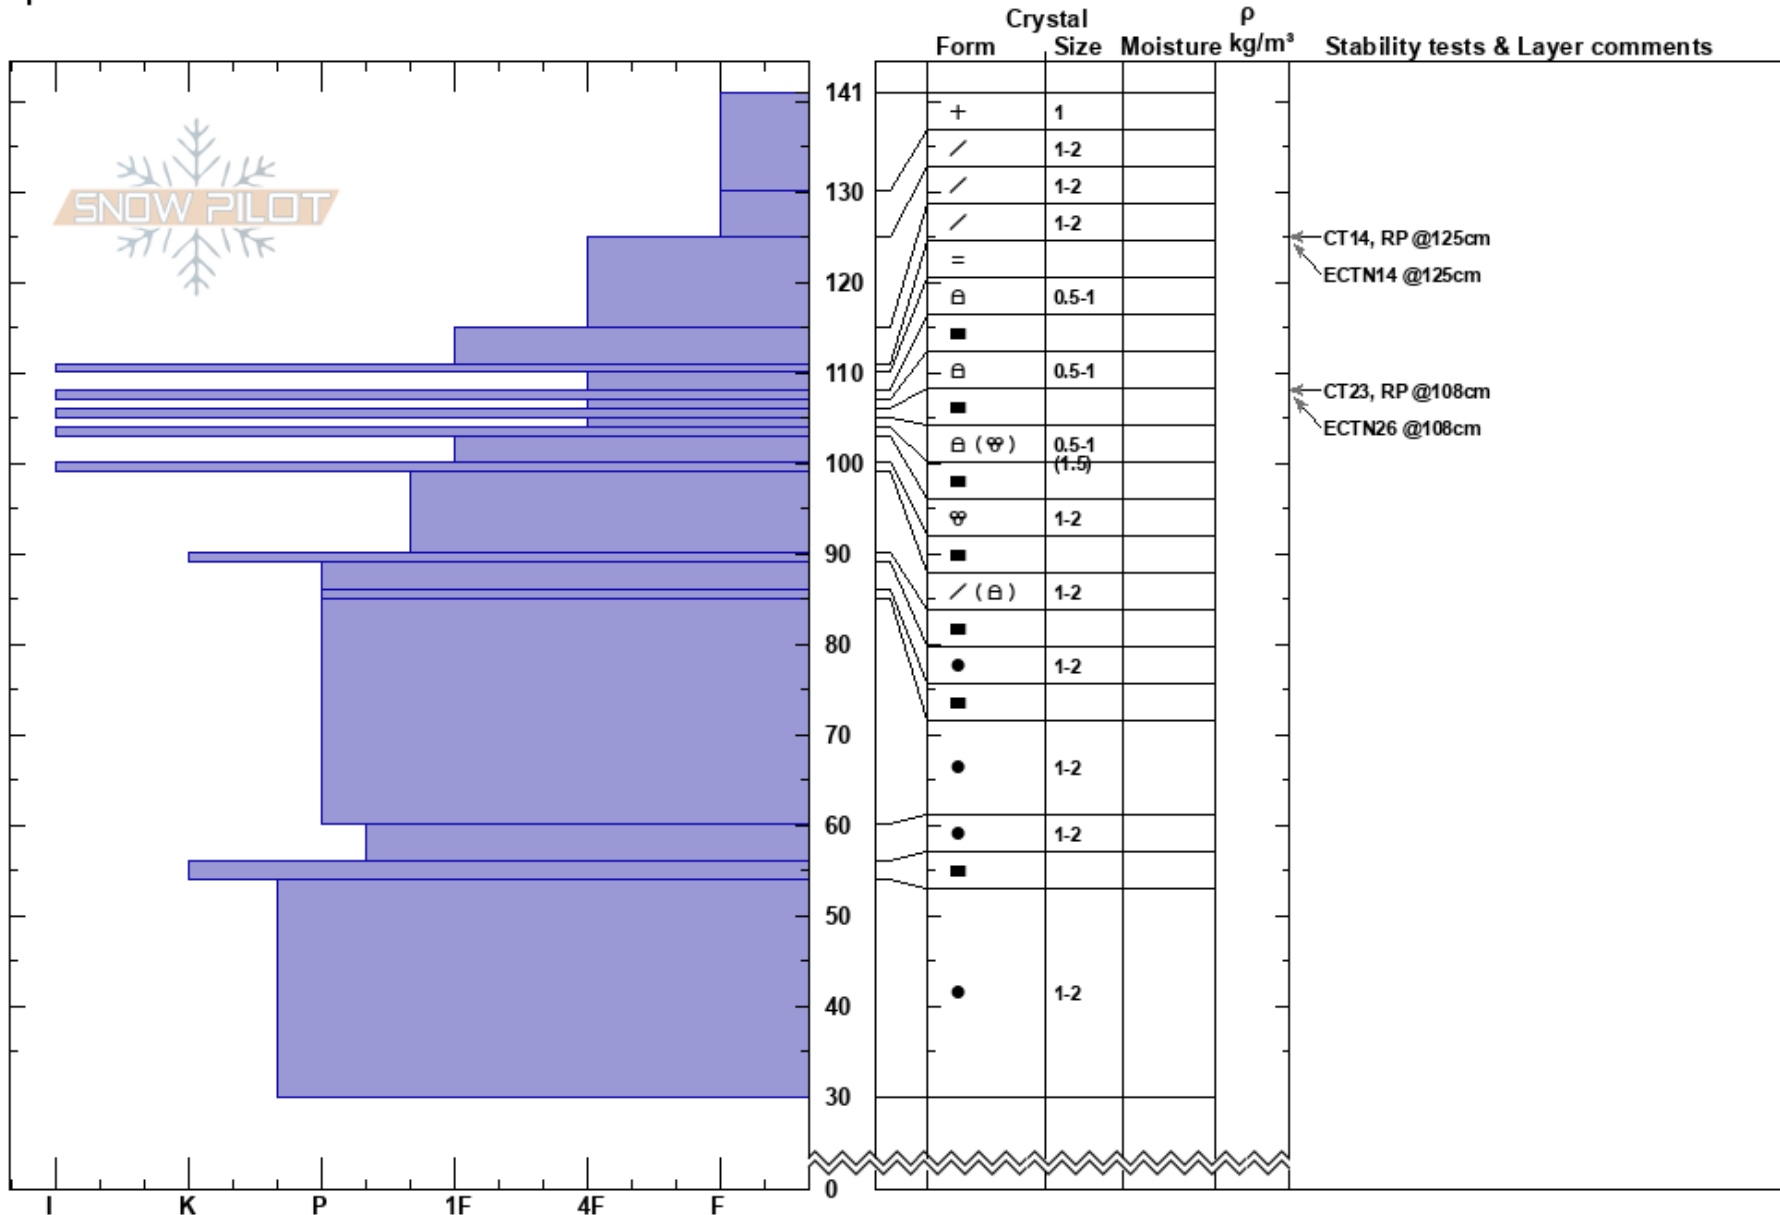

Tumalo north side
 Three Sisters
 OR
 Elevation: 7390 ft
 Aspect:
 Specifics:

Aaron Hartz
 12/30/2020 - 1:00pm
 Co-ord: 10T 608845W 4873706N
 Slope Angle: 20°
 Wind Loading:

Stability:
 Air Temperature: -4°C
 Sky Cover: OVC
 Precipitation: S2
 Wind: W Light Breeze

HS:141
 PF:40
 PS:15

Layer Notes:

Notes: