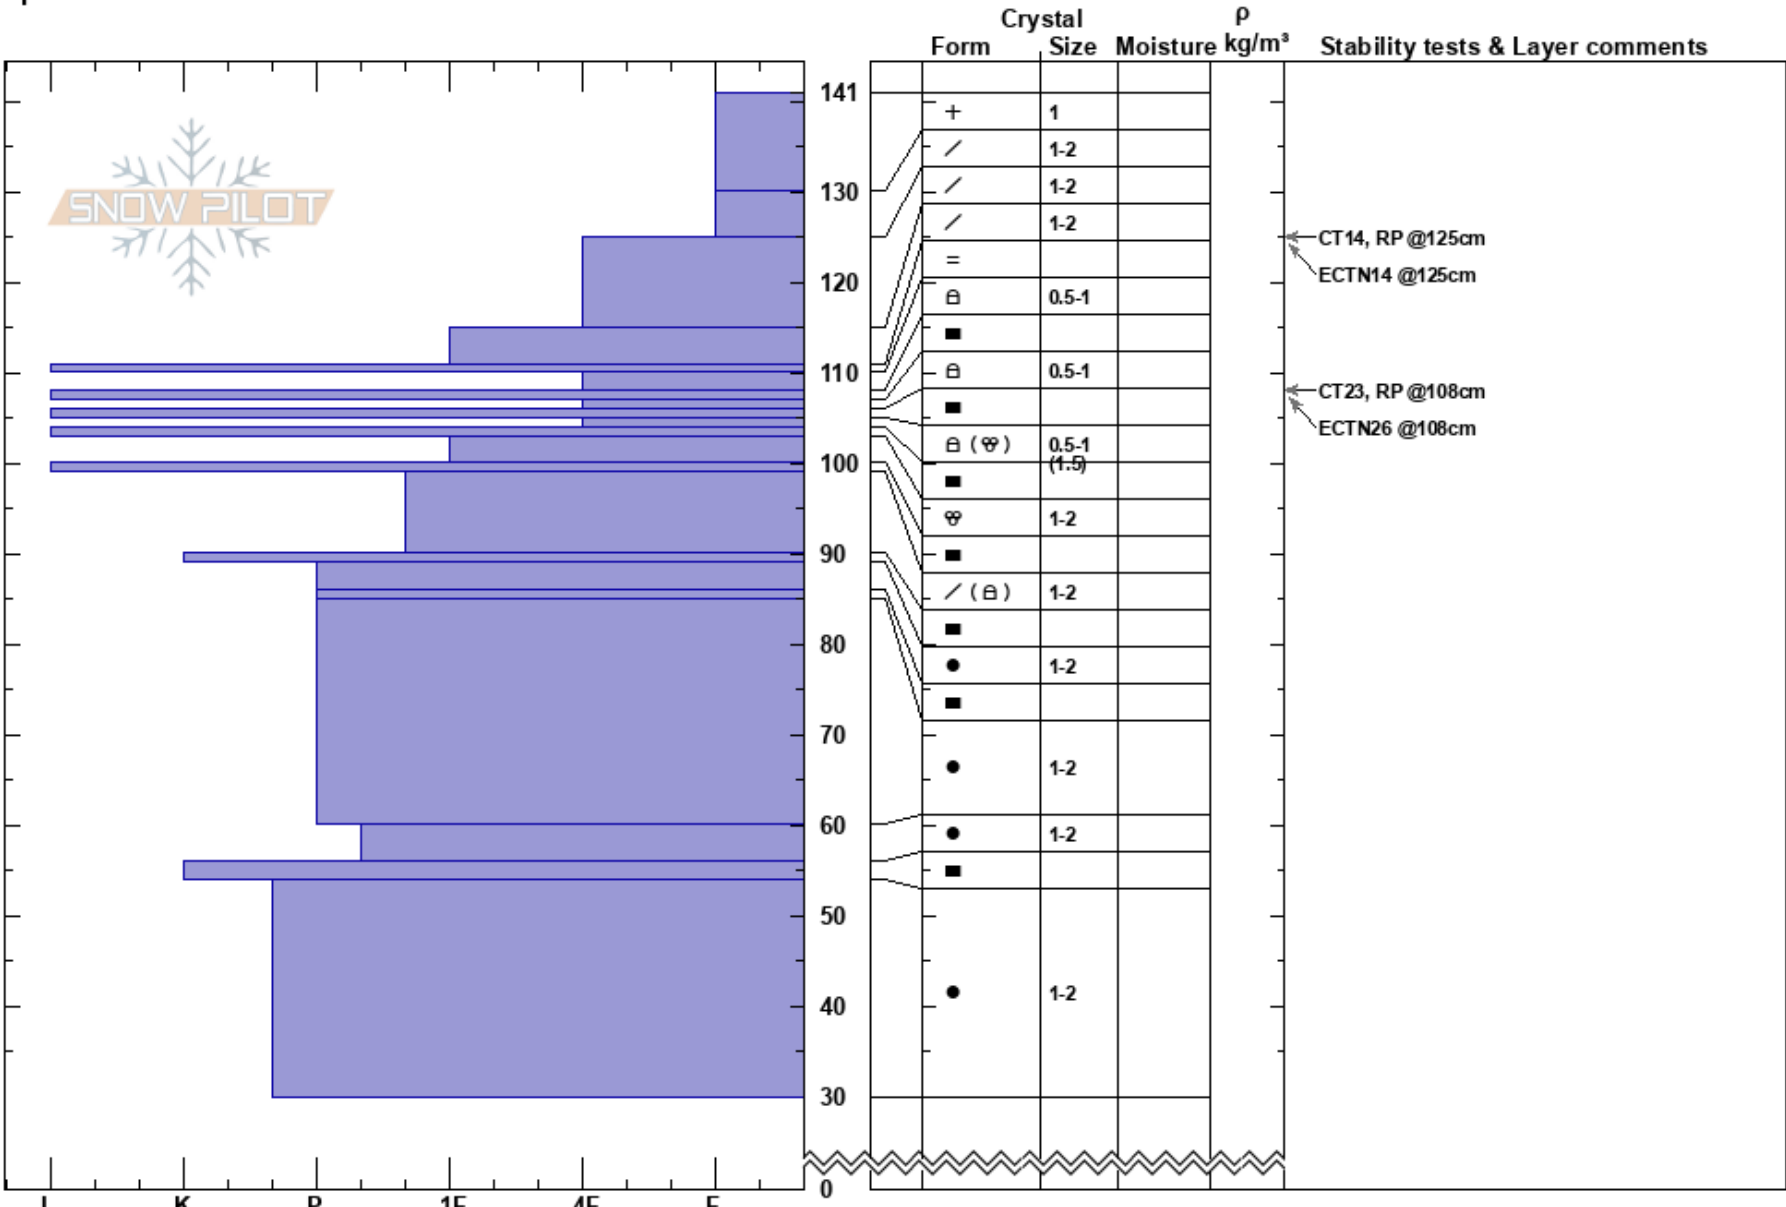

Tumalo north side
 Three Sisters
 OR
 Elevation: 7390 ft
 Aspect:
 Specifics:

Aaron Hartz
 12/30/2020 - 1:00pm
 Co-ord: 10T 608845W 4873706N
 Slope Angle: 20°
 Wind Loading:

Stability:
 Air Temperature: -4°C
 Sky Cover: OVC
 Precipitation: S2
 Wind: W Light Breeze

HS:141
 PF:40
 PS:15

Layer Notes:

Notes: