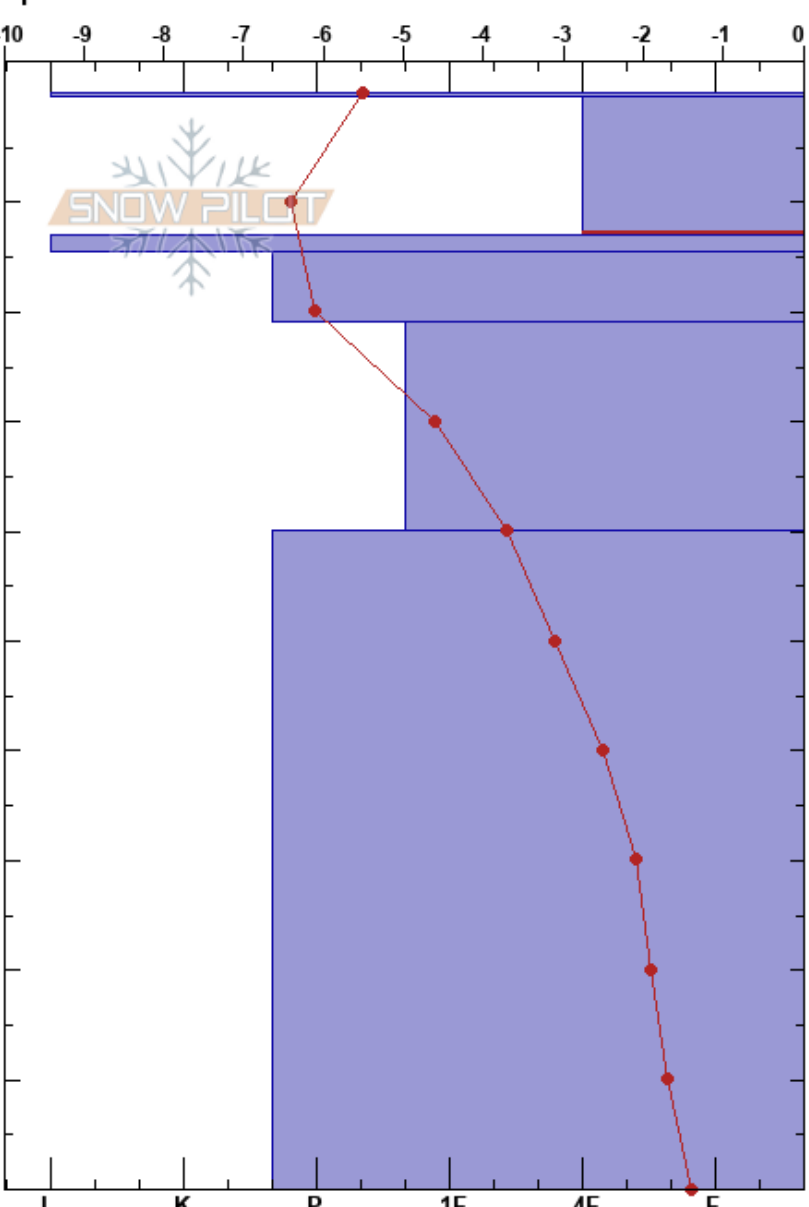

við illviörishnjuk
Tröllaskagi
Iceland
Elevation: 712 m
Aspect: SE
Specifics:

Gestur Hansson
30/12/2020 - 16:30
Co-ord: 66.13126N, -18.99257W
Slope Angle: 22°
Wind Loading:

Stability:
Air Temperature: -7.9°C
Sky Cover: X
Precipitation: ZR
Wind:
HS:100
PF:20
0.5-13cm:Problematic layer

Form	Crystal		Moisture	ρ kg/m³	Stability tests & Layer comments
	Size				
∇					
+ (Δ)					
⊙					
•					← CT9, SP @18cm
∕					
•					

Notes: