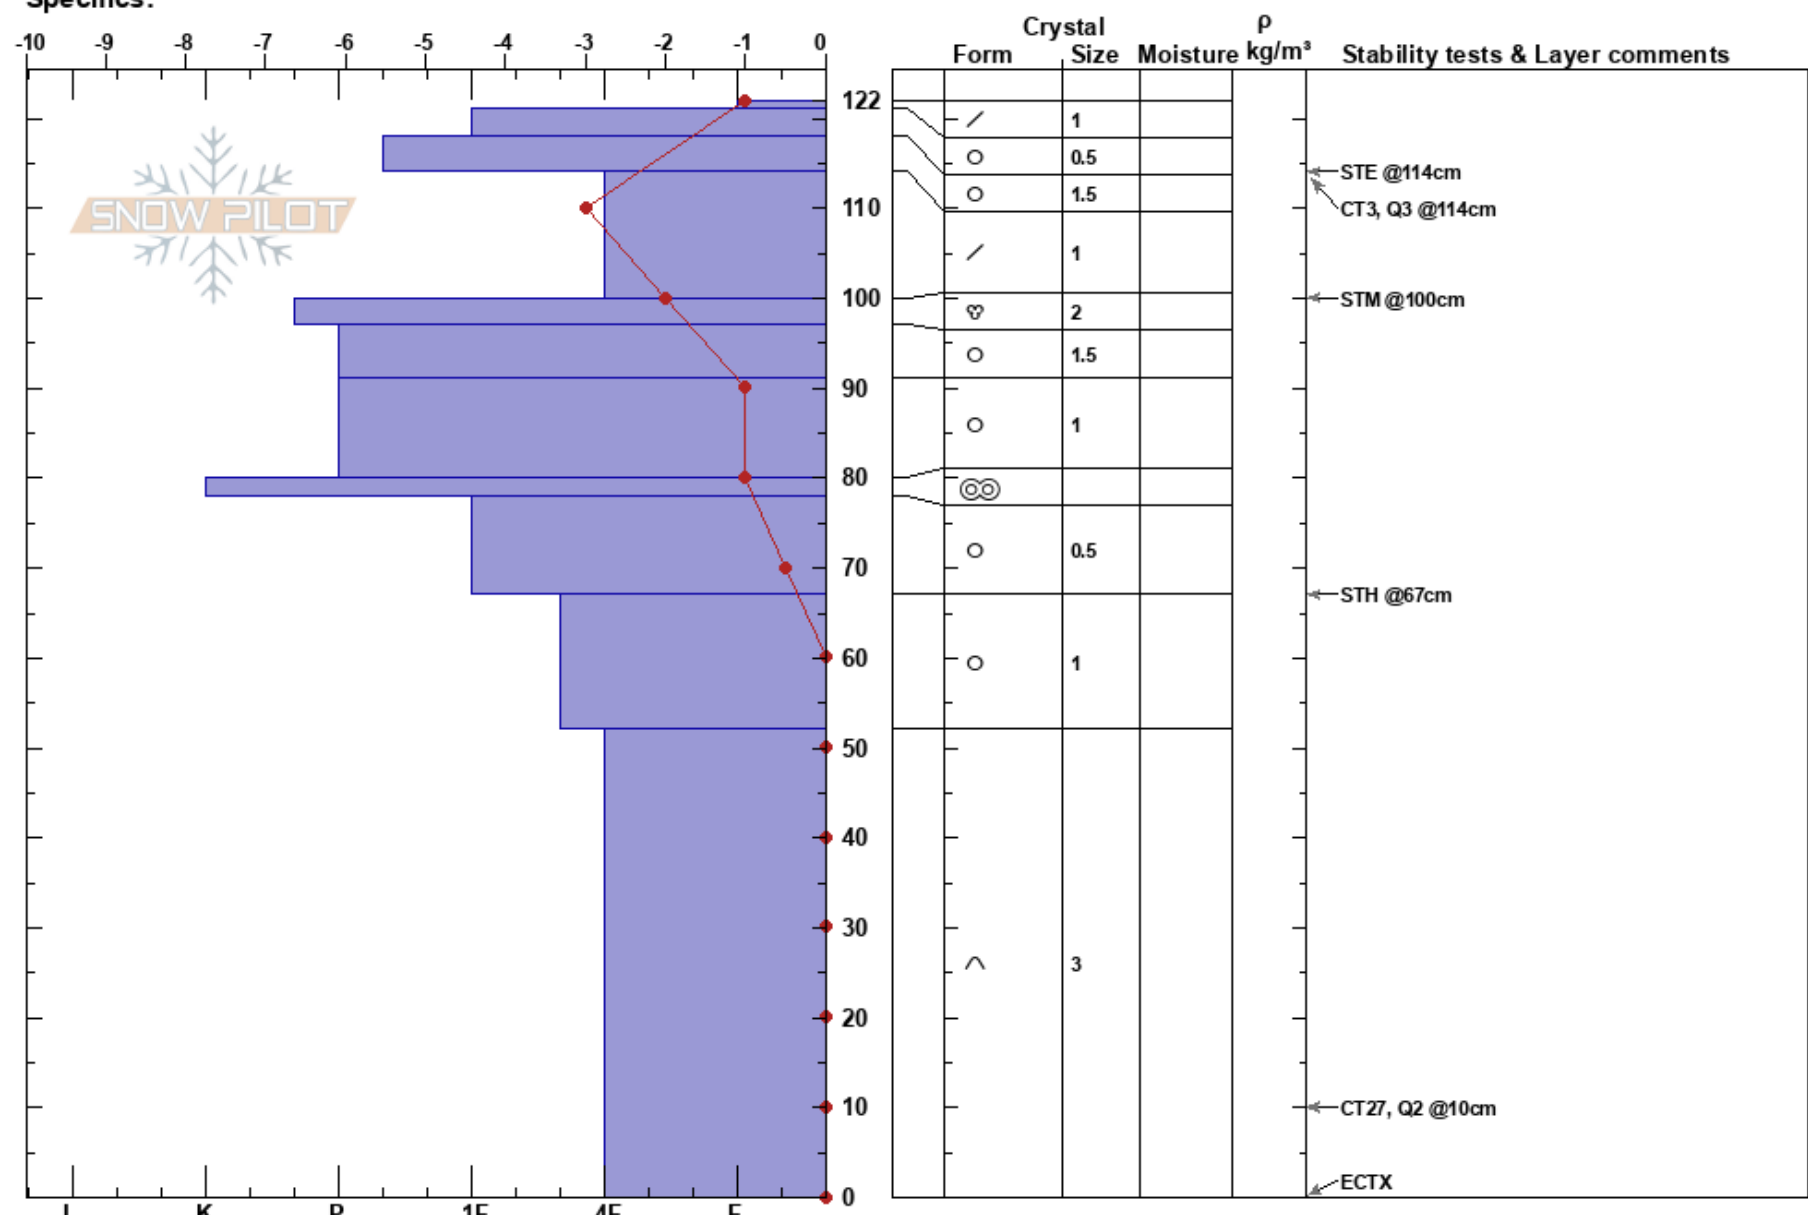

Apron
 Madison Range-N
 MT
 Elevation: 8800 ft
 Aspect: 45°
 Specifics:

Irene Henninger
 04/05/2017 - 10:30am
 Co-ord: 45.24110N, -111.45239W
 Slope Angle: 33°
 Wind Loading: no

Stability: Very Good HS:122 Layer Notes:
 Air Temperature: -1°C PF:10 52-0cm: Problematic layer
 Sky Cover: OVC
 Precipitation: NO
 Wind: Calm

Notes: Pit dug by Irene Henninger, Julia Hatch, and Renee Freeman.