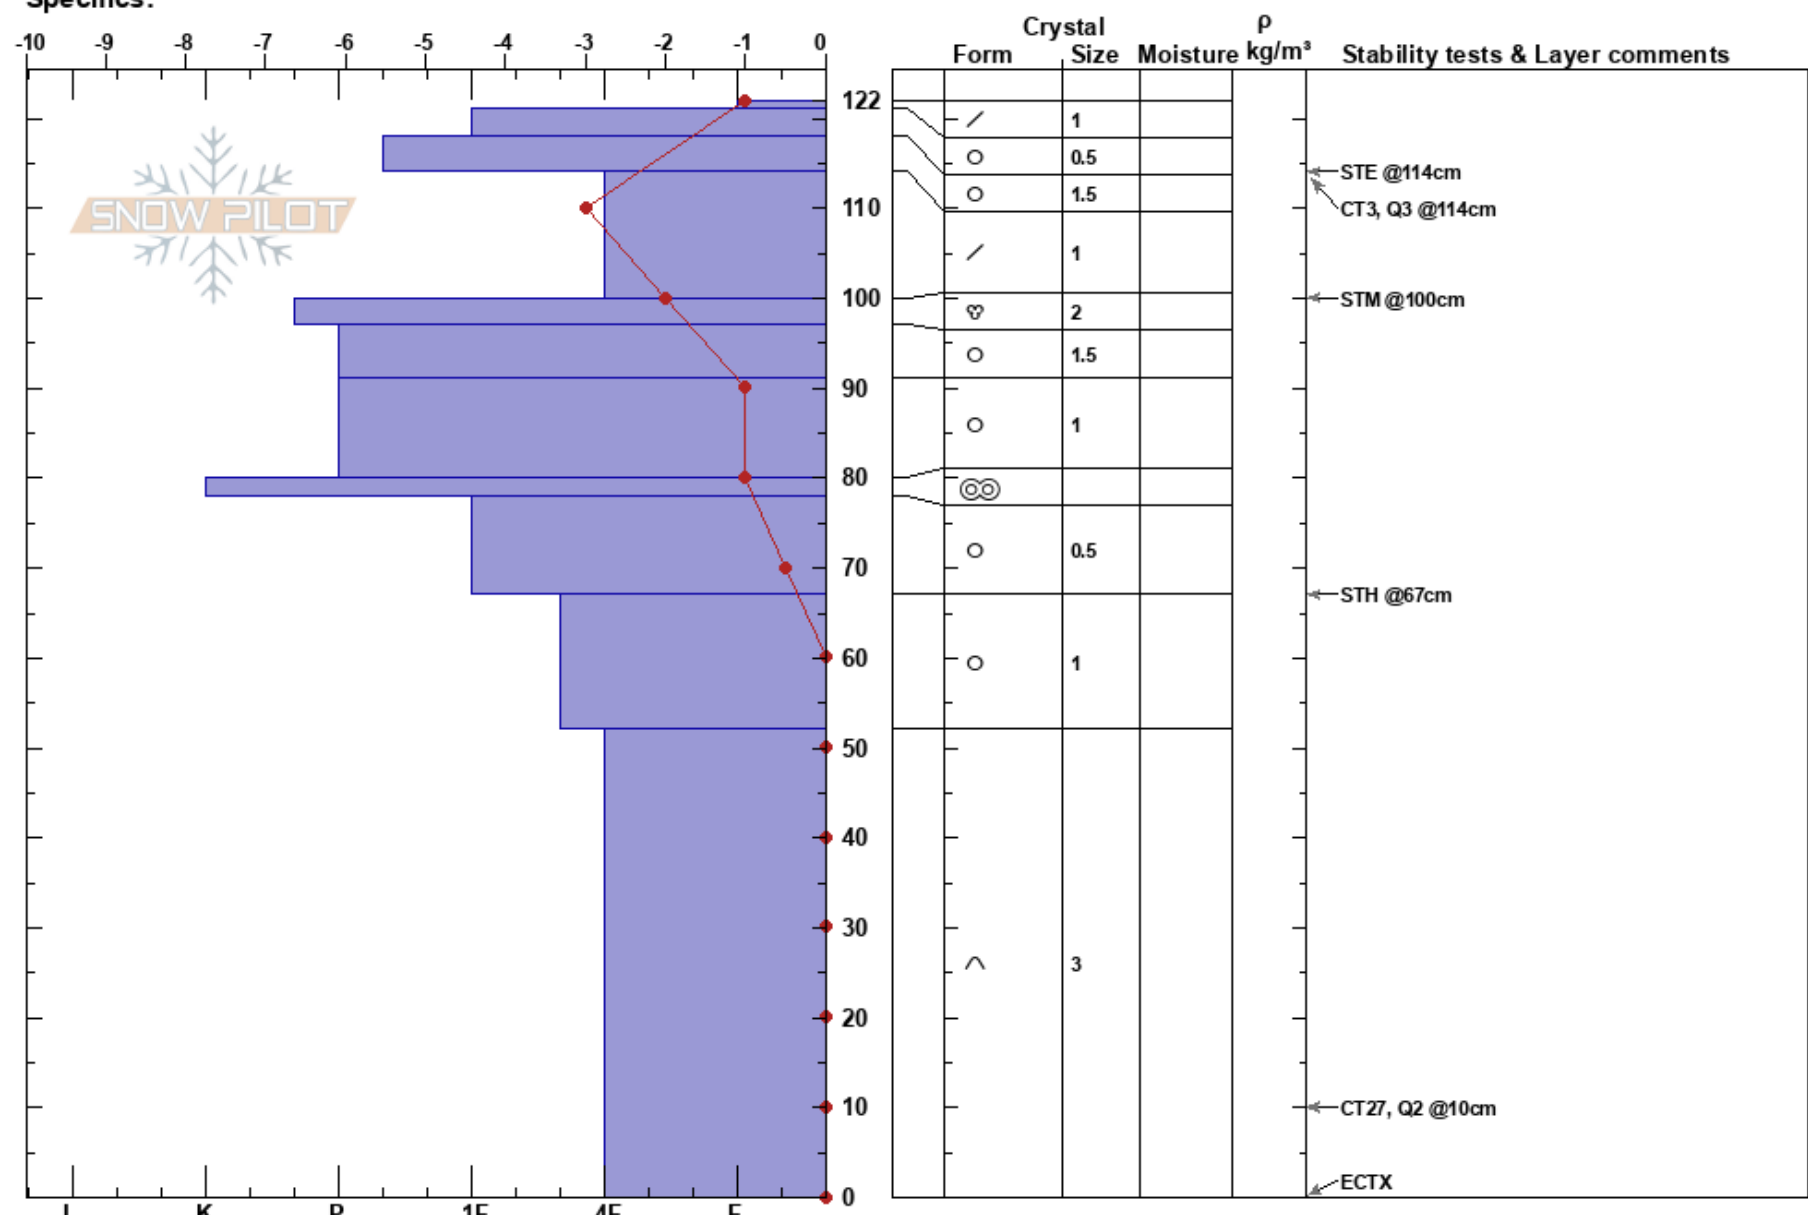

Apron  
 Madison Range-N  
 MT  
 Elevation: 8800 ft  
 Aspect: 45°  
 Specifics:

Irene Henninger  
 04/05/2017 - 10:30am  
 Co-ord: 45.24110N, -111.45239W  
 Slope Angle: 33°  
 Wind Loading: no

Stability: Very Good HS:122 Layer Notes:  
 Air Temperature: -1°C PF:10 52-0cm: Problematic layer  
 Sky Cover: OVC  
 Precipitation: NO  
 Wind: Calm

Notes: Pit dug by Irene Henninger, Julia Hatch, and Renee Freeman.