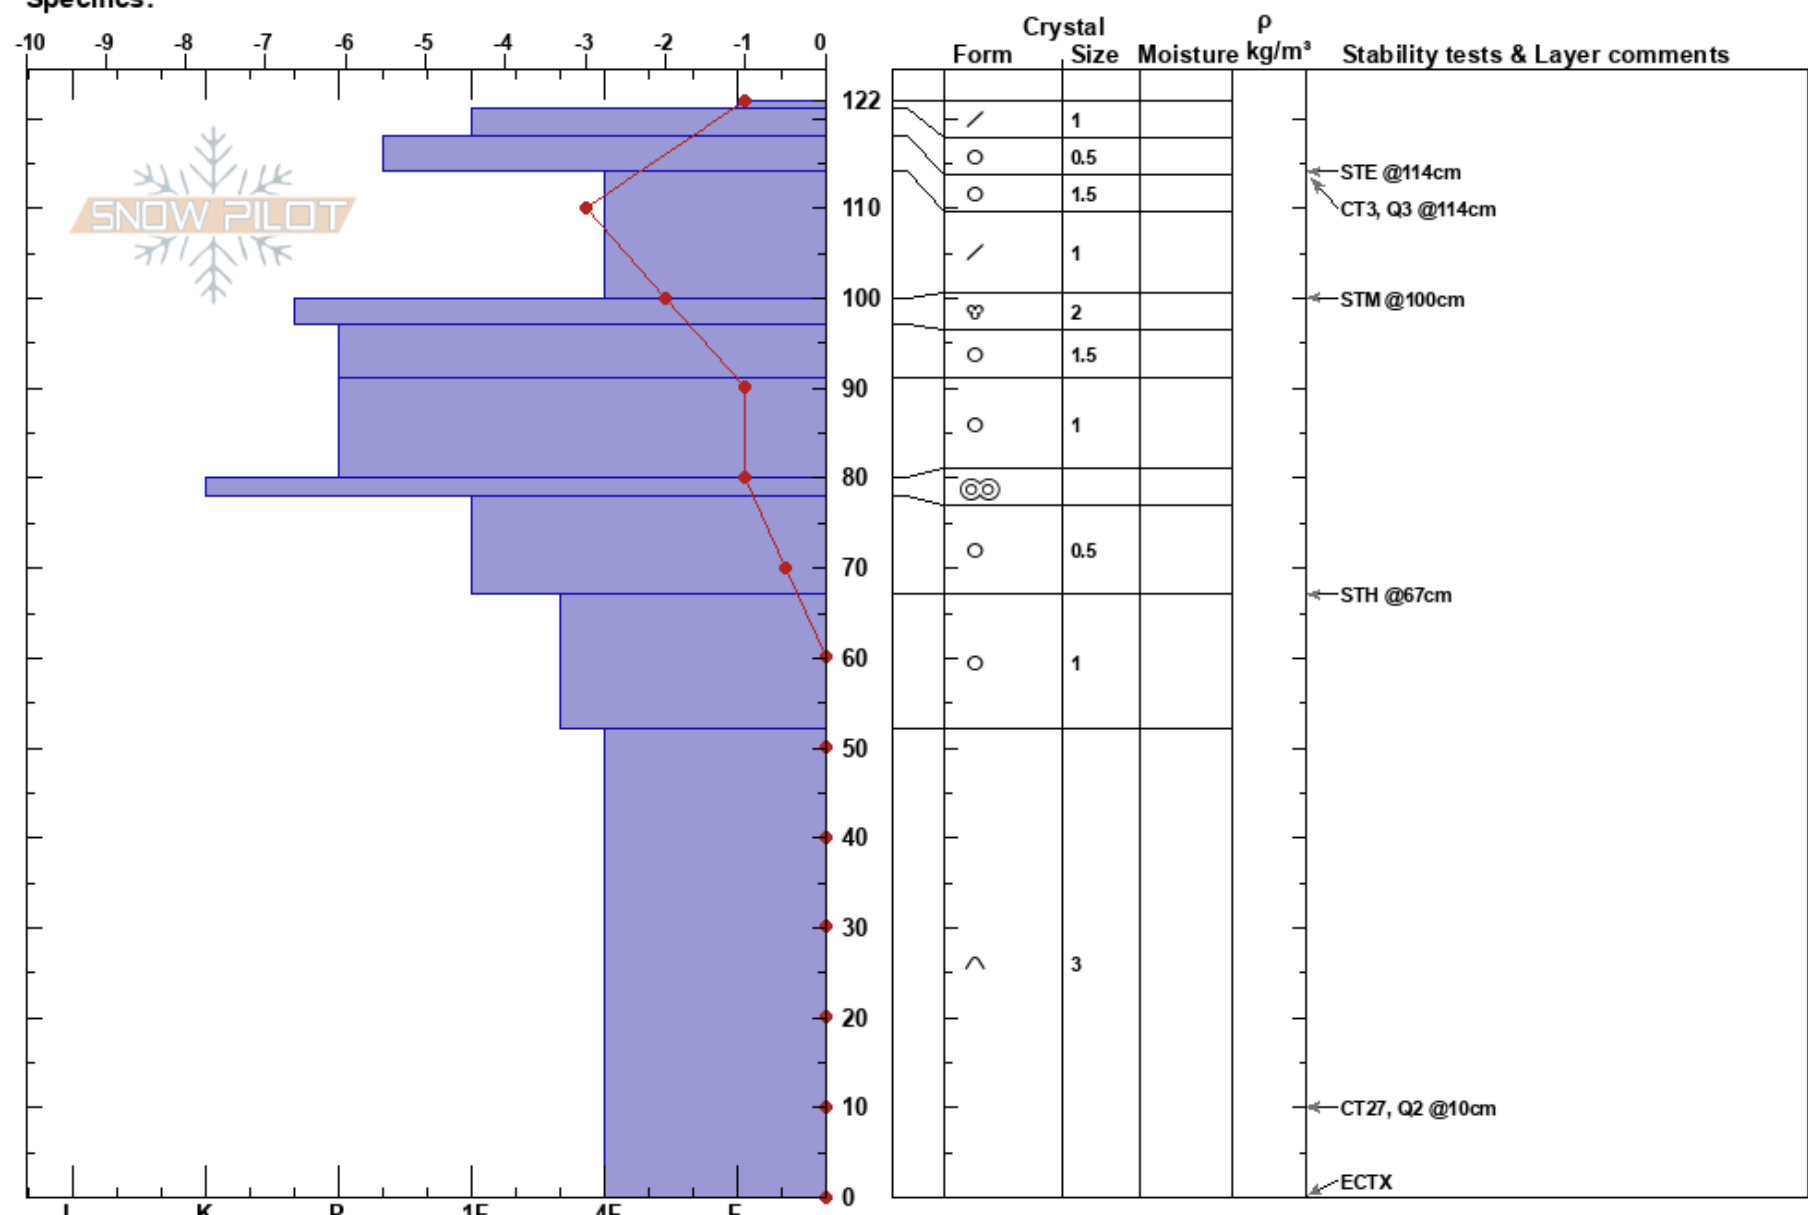

Apron
 Madison Range-N
 MT
 Elevation: 8800 ft
 Aspect: 45°
 Specifics:

Irene Henninger
 04/05/2017 - 10:30am
 Co-ord: 45.24110N, -111.45239W
 Slope Angle: 33°
 Wind Loading: no

Stability: Very Good HS:122
 Air Temperature: -1°C PF:10 52-0cm: Problematic layer
 Sky Cover: OVC
 Precipitation: NO
 Wind: Calm

Notes: Pit dug by Irene Henninger, Julia Hatch, and Renee Freeman.