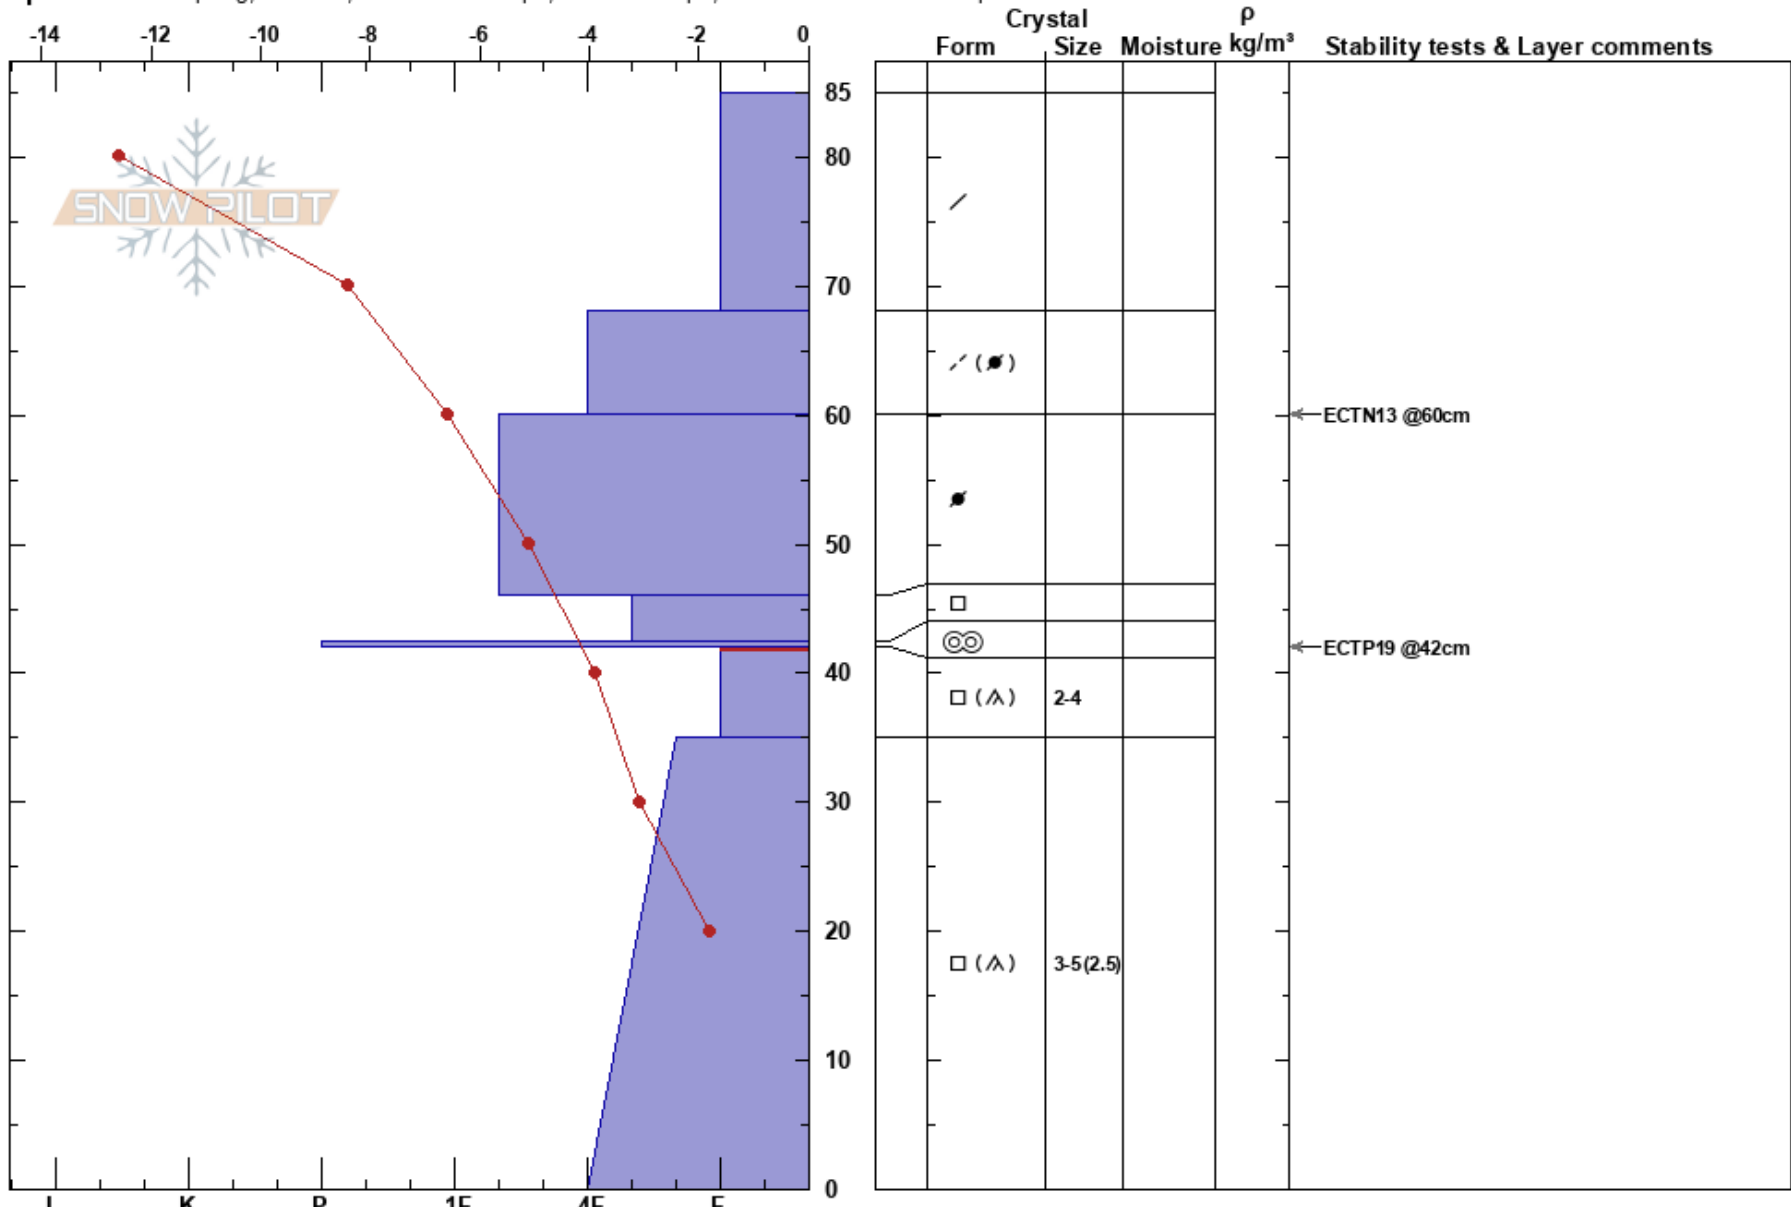

First Step, Naomi Tr
 Bear River Range
 UT
 Elevation: 8498 ft
 Aspect: NE

to by weed
 12/29/2020 - 3:00pm
 Co-ord: 41.90499N, -111.64824W
 Slope Angle: 21°
 Wind Loading: previous

Stability: Fair
 Air Temperature: -8°C
 Sky Cover: CLR
 Precipitation: NO
 Wind: N Light Breeze

HS:85
 PF:85
 PS:20
 42-35cm: Problematic layer

Specifics: Collapsing, localized; Ski tracks on slope; We skied slope; Snowmobile tracks on slope

Notes: