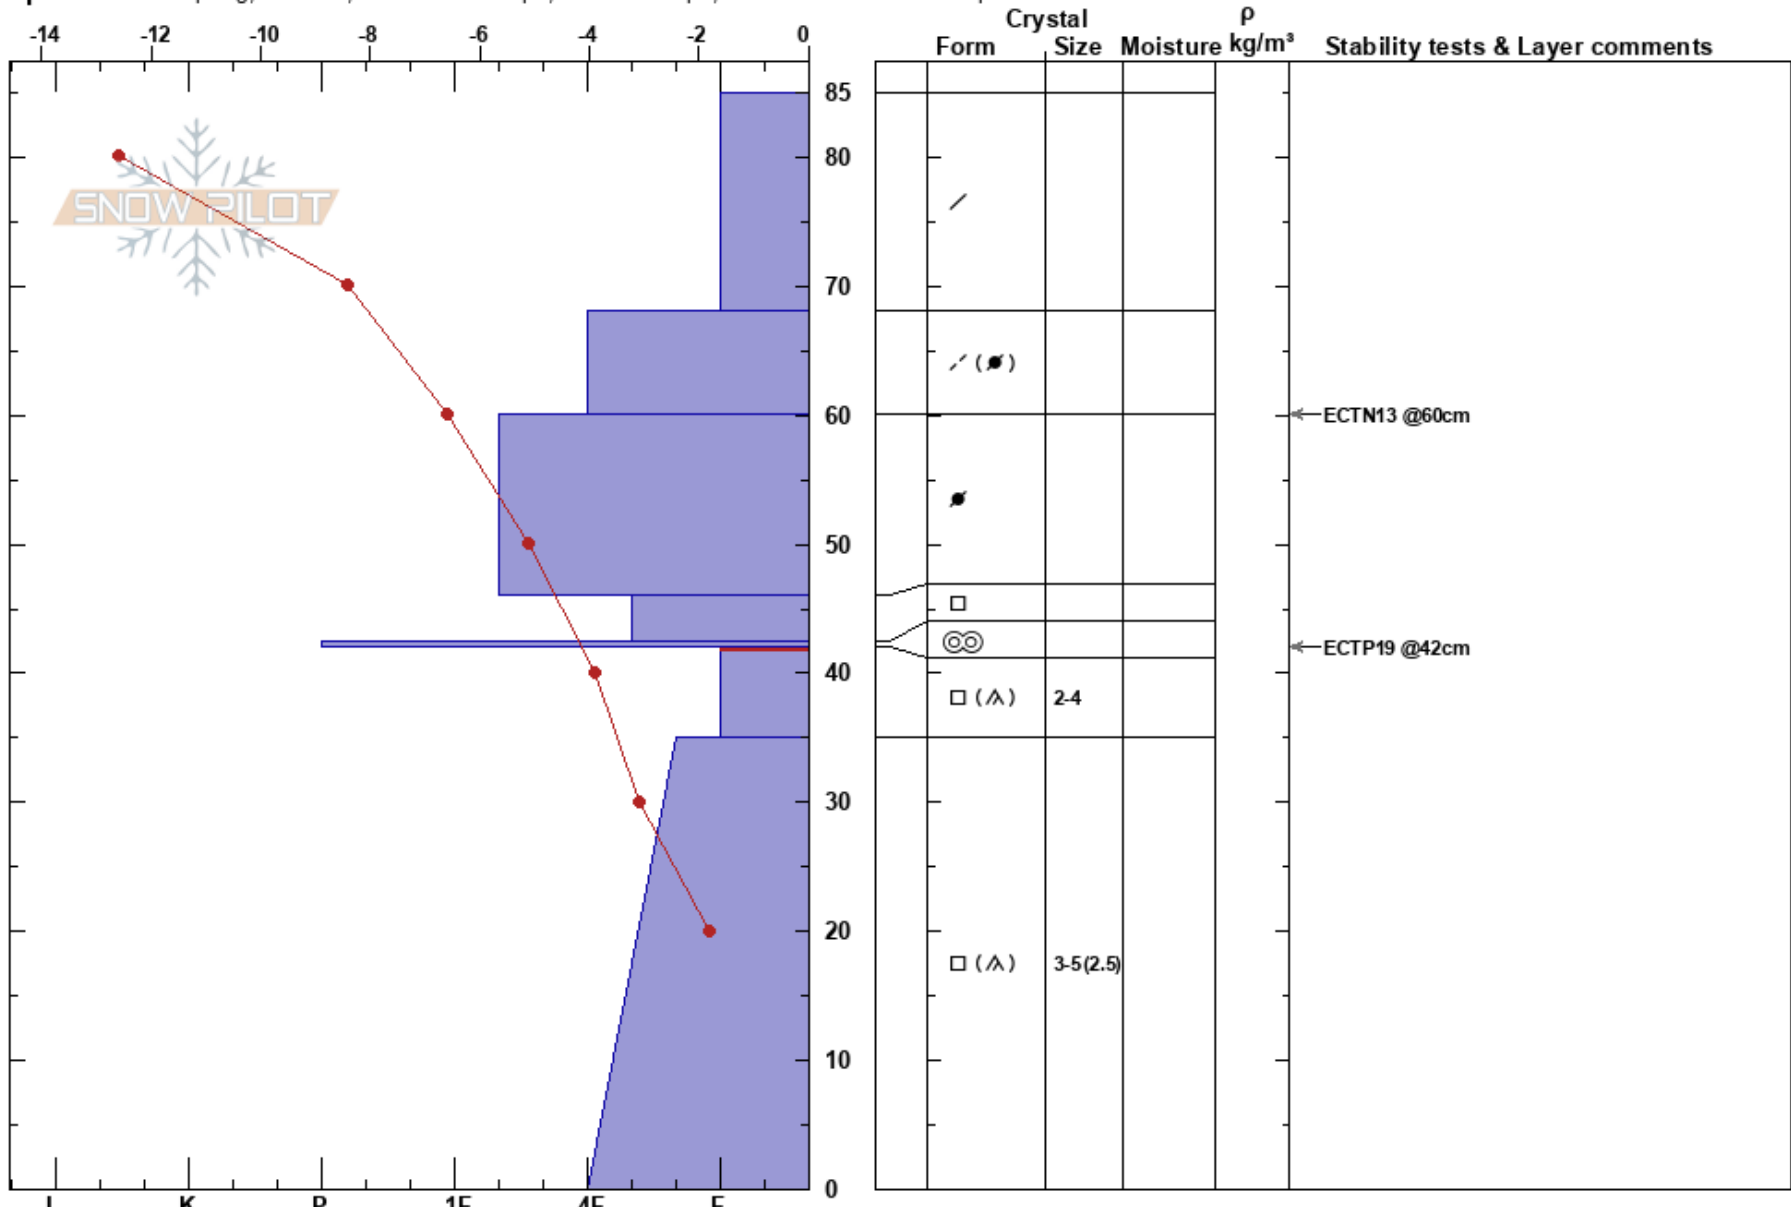

First Step, Naomi Tr  
 Bear River Range  
 UT  
 Elevation: 8498 ft  
 Aspect: NE

to by weed  
 12/29/2020 - 3:00pm  
 Co-ord: 41.90499N, -111.64824W  
 Slope Angle: 21°  
 Wind Loading: previous

Stability: Fair  
 Air Temperature: -8°C  
 Sky Cover: CLR  
 Precipitation: NO  
 Wind: N Light Breeze

HS:85  
 PF:85  
 PS:20  
 42-35cm: Problematic layer

Specifics: Collapsing, localized; Ski tracks on slope; We skied slope; Snowmobile tracks on slope

Notes: