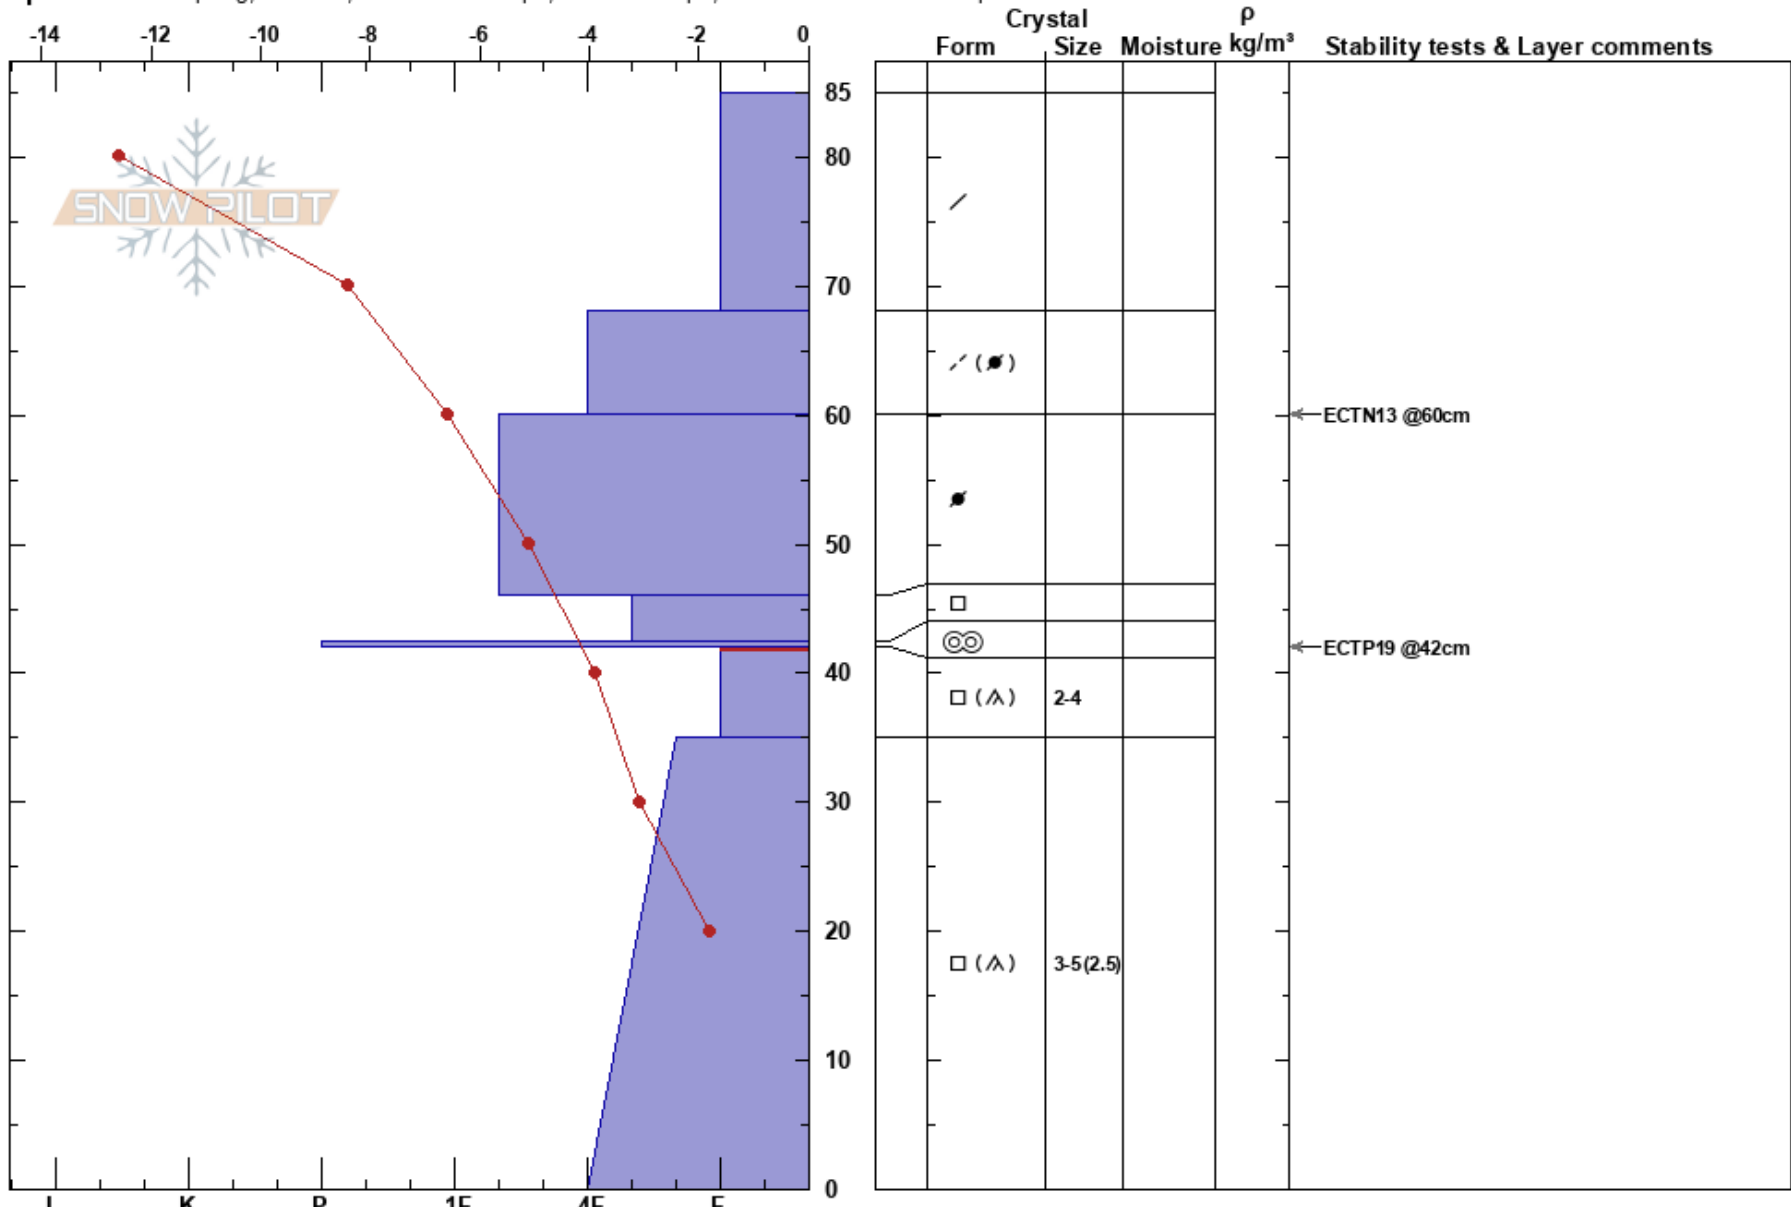

First Step, Naomi Tr  
 Bear River Range  
 UT  
 Elevation: 8498 ft  
 Aspect: NE

toby weed  
 12/29/2020 - 3:00pm  
 Co-ord: 41.90499N, -111.64824W  
 Slope Angle: 21°  
 Wind Loading: previous

Stability: Fair  
 Air Temperature: -8°C  
 Sky Cover: CLR  
 Precipitation: NO  
 Wind: N Light Breeze

HS:85  
 PF:85  
 PS:20  
 42-35cm: Problematic layer

Specifics: Collapsing, localized; Ski tracks on slope; We skied slope; Snowmobile tracks on slope

Notes: