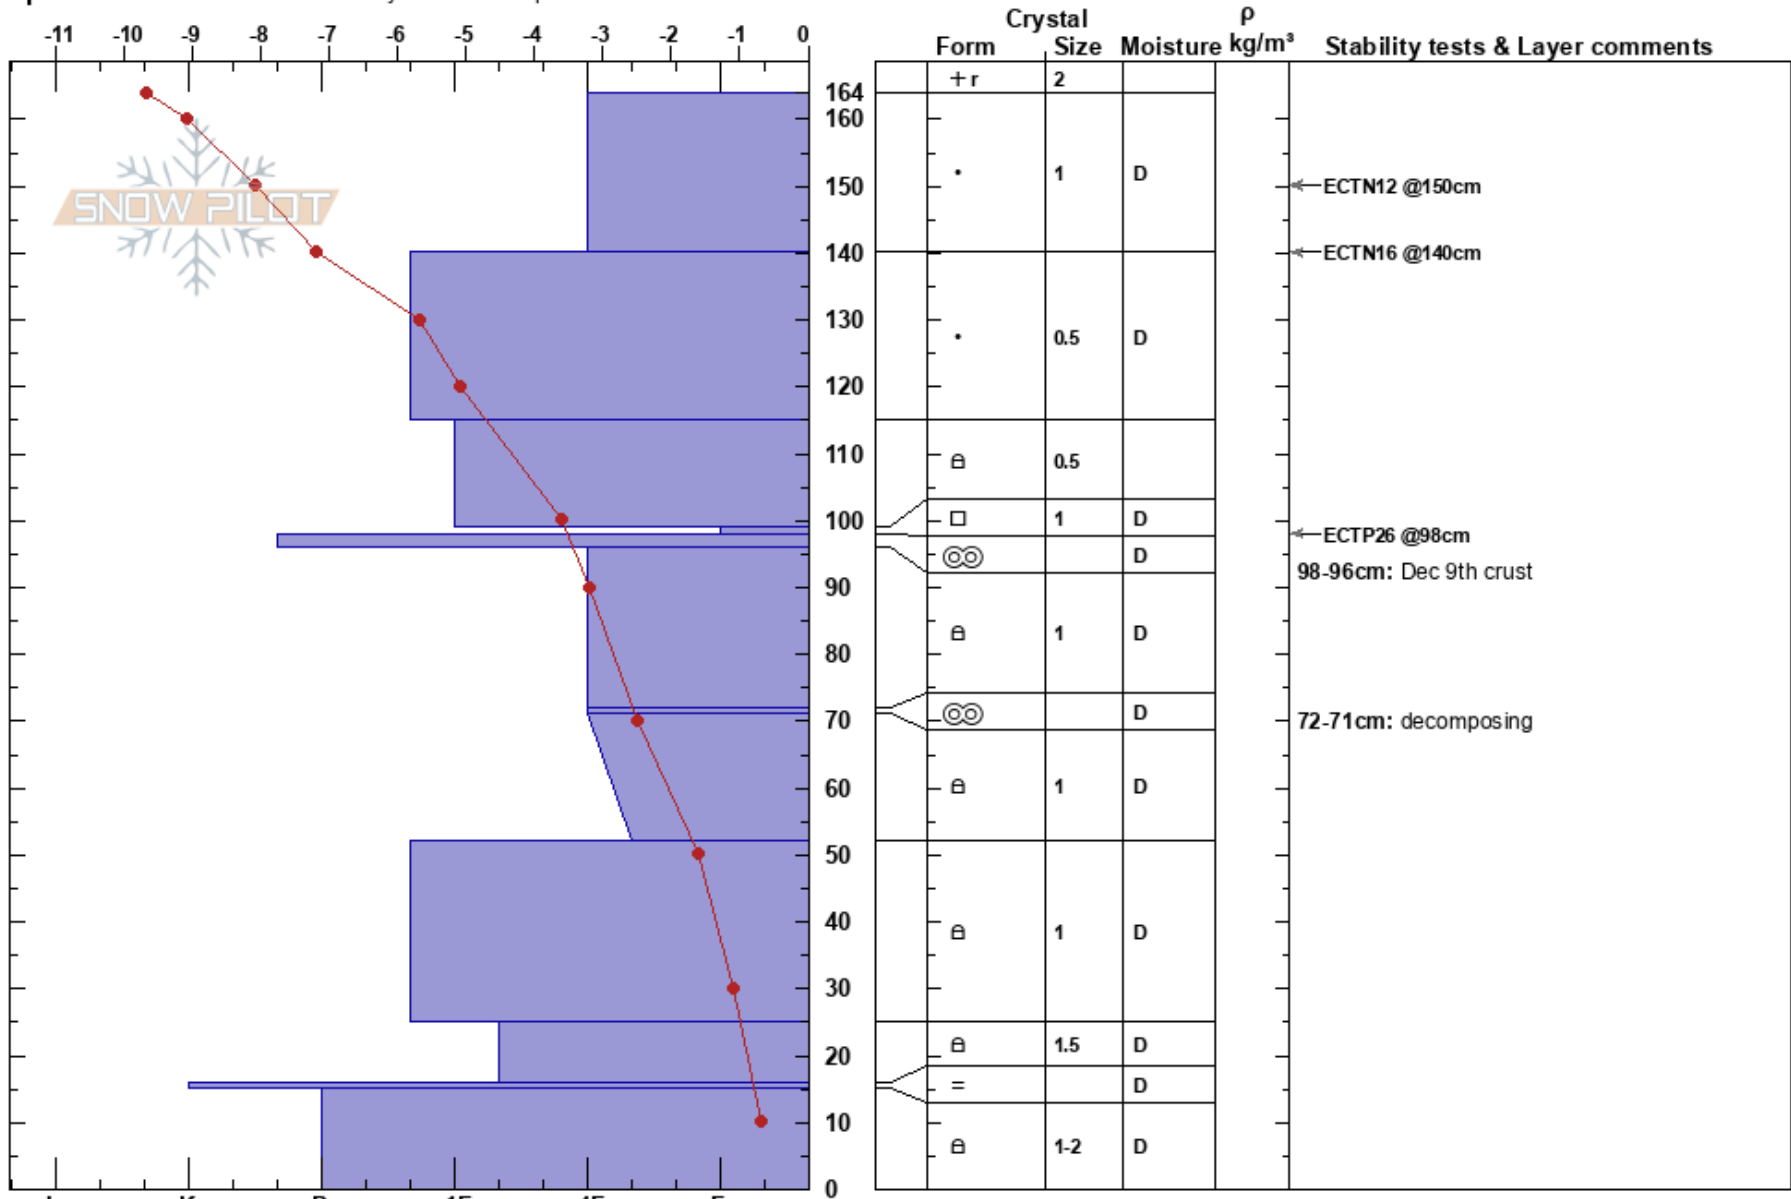

SE Face Snowshed Mtn BNSF Avalanche Safety
 Flathead Range 12/29/2020 - 2:20pm
 MT Co-ord: 48.24408N, -113.63107W
 Elevation: 7132 ft Slope Angle: 32°
 Aspect: E Wind Loading: previous
 Specifics: Recent avalanche activity on similar slopes

Stability: HS:164
 Air Temperature: -12°C PF:20
 Sky Cover: X
 Precipitation: S-1
 Wind: SW Light Breeze

Layer Notes:
 99-98cm: Problematic layer
 98-96cm: Dec 9th crust
 72-71cm: decomposing

Notes: Profile was located about 30m NE of recent avalanche crown (GS-NR3-D3-G).