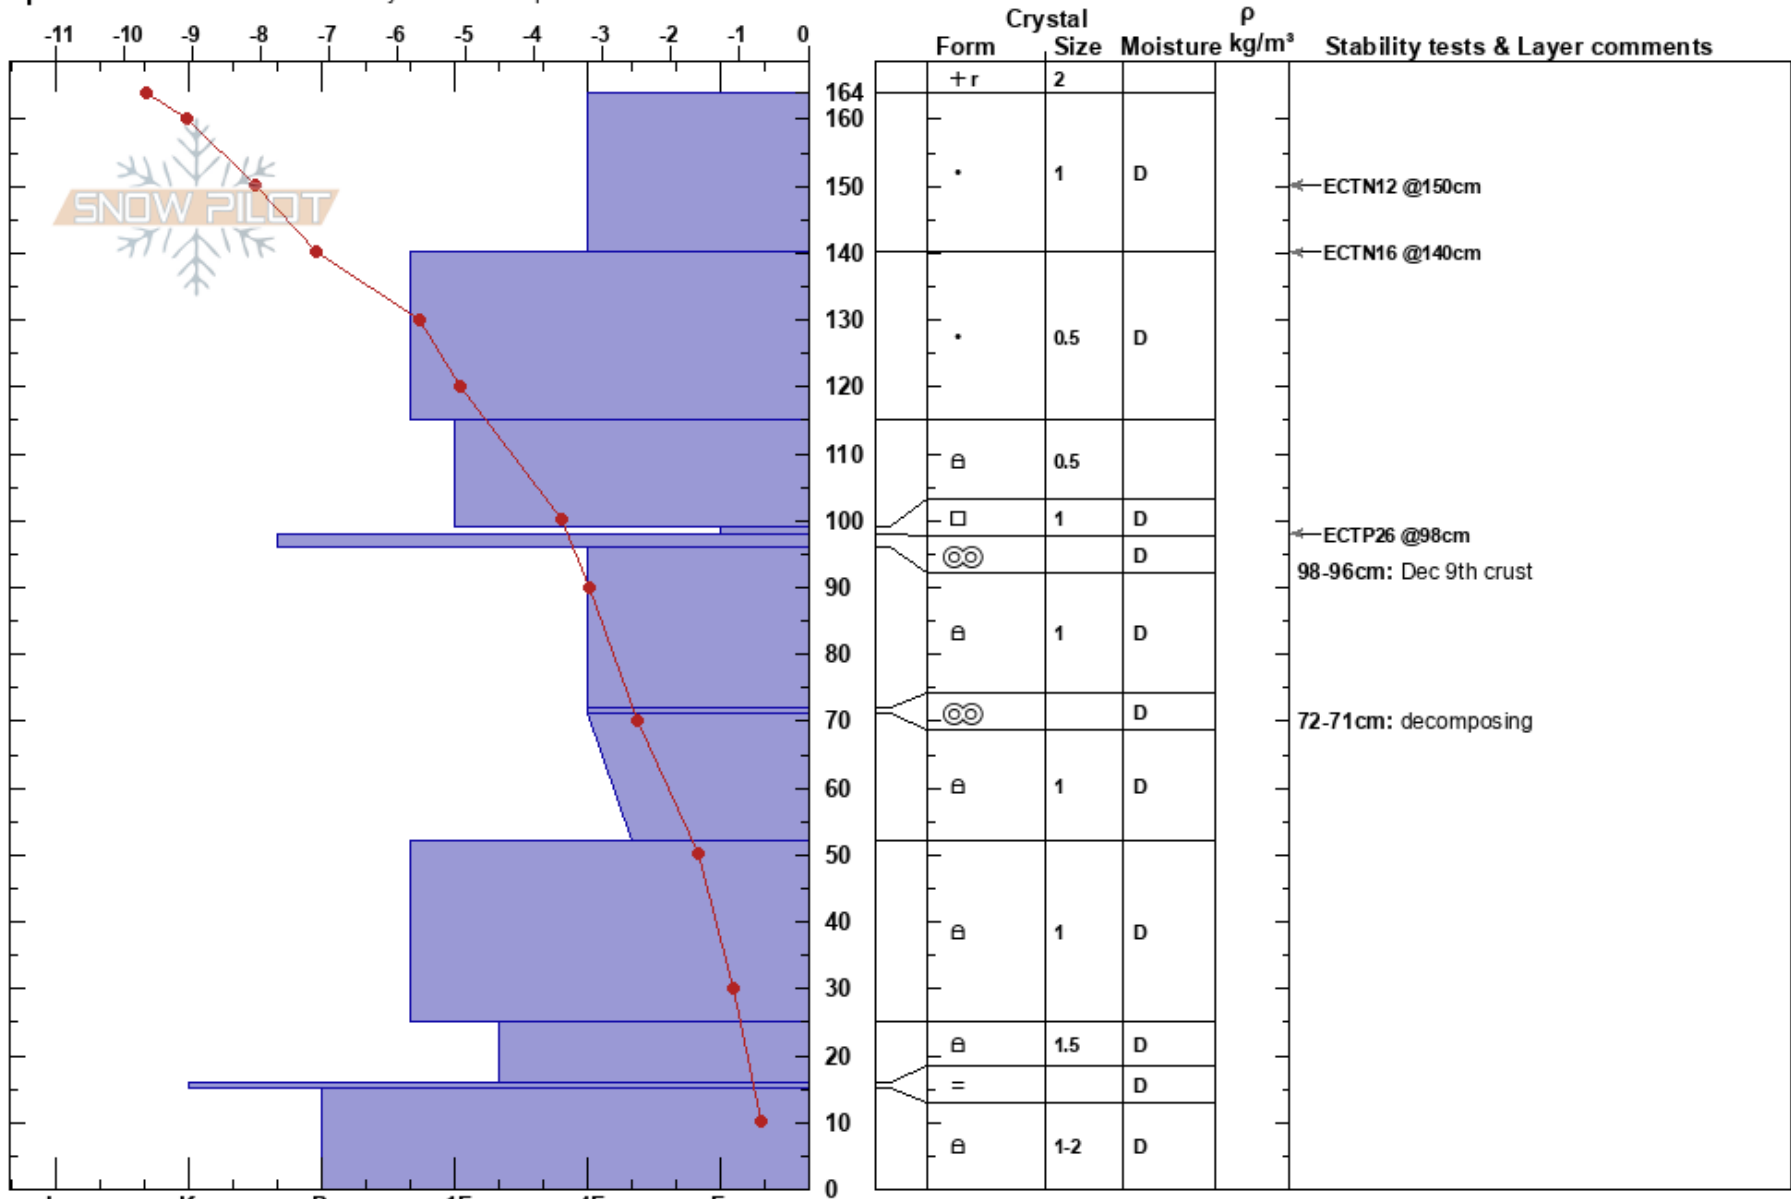

SE Face Snowshed Mtn BNSF Avalanche Safety  
 Flathead Range 12/29/2020 - 2:20pm  
 MT Co-ord: 48.24408N, -113.63107W  
 Elevation: 7132 ft Slope Angle: 32°  
 Aspect: E Wind Loading: previous  
 Specifics: Recent avalanche activity on similar slopes

Stability: HS:164  
 Air Temperature: -12°C PF:20  
 Sky Cover: X  
 Precipitation: S-1  
 Wind: SW Light Breeze

Layer Notes:  
 99-98cm: Problematic layer  
 98-96cm: Dec 9th crust  
 72-71cm: decomposing

Notes: Profile was located about 30m NE of recent avalanche crown (GS-NR3-D3-G).