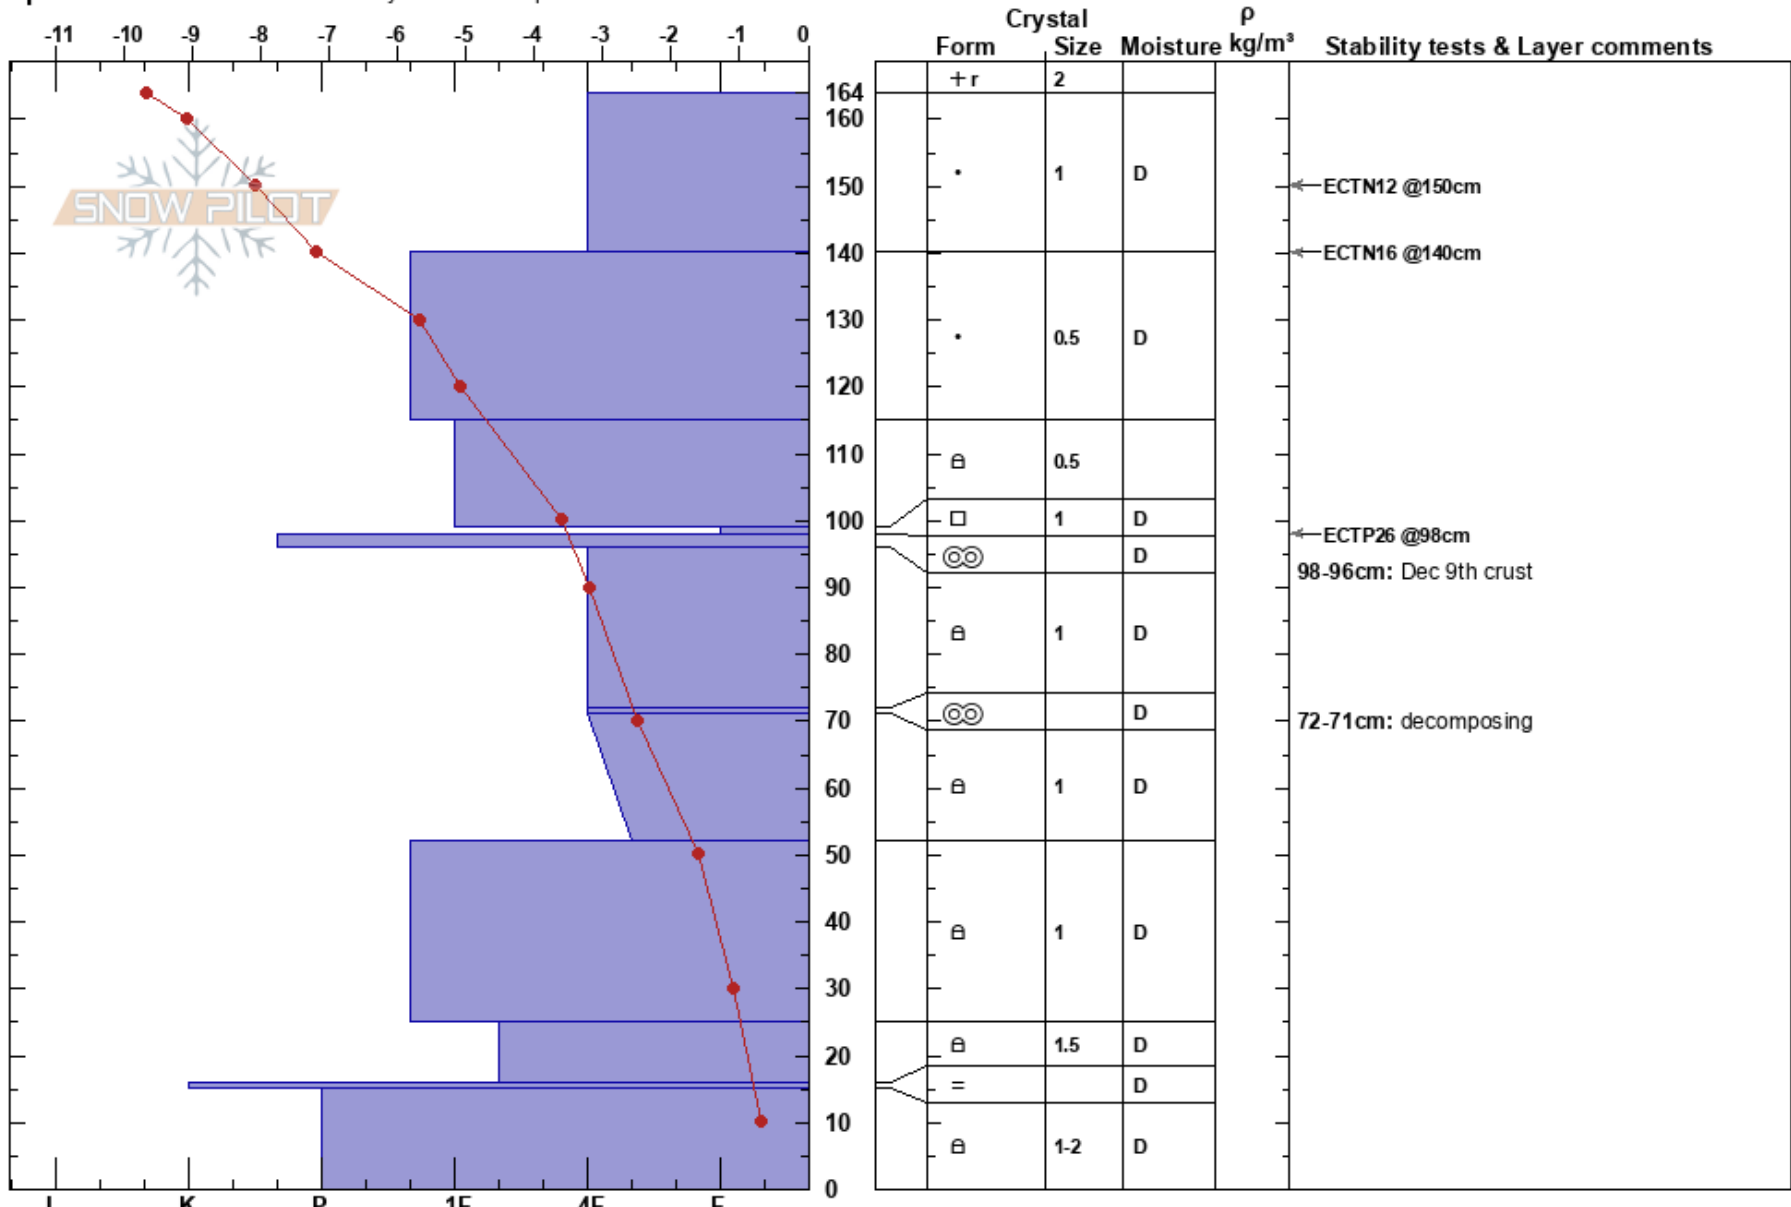

SE Face Snowshed Mtn BNSF Avalanche Safety
 Flathead Range 12/29/2020 - 2:20pm
 MT Co-ord: 48.24408N, -113.63107W
 Elevation: 7132 ft Slope Angle: 32°
 Aspect: E Wind Loading: previous
 Specifics: Recent avalanche activity on similar slopes

Stability: HS:164
 Air Temperature: -12°C PF:20
 Sky Cover: X
 Precipitation: S-1
 Wind: SW Light Breeze

Layer Notes:
 99-98cm: Problematic layer
 98-96cm: Dec 9th crust
 72-71cm: decomposing

Notes: Profile was located about 30m NE of recent avalanche crown (GS-NR3-D3-G).