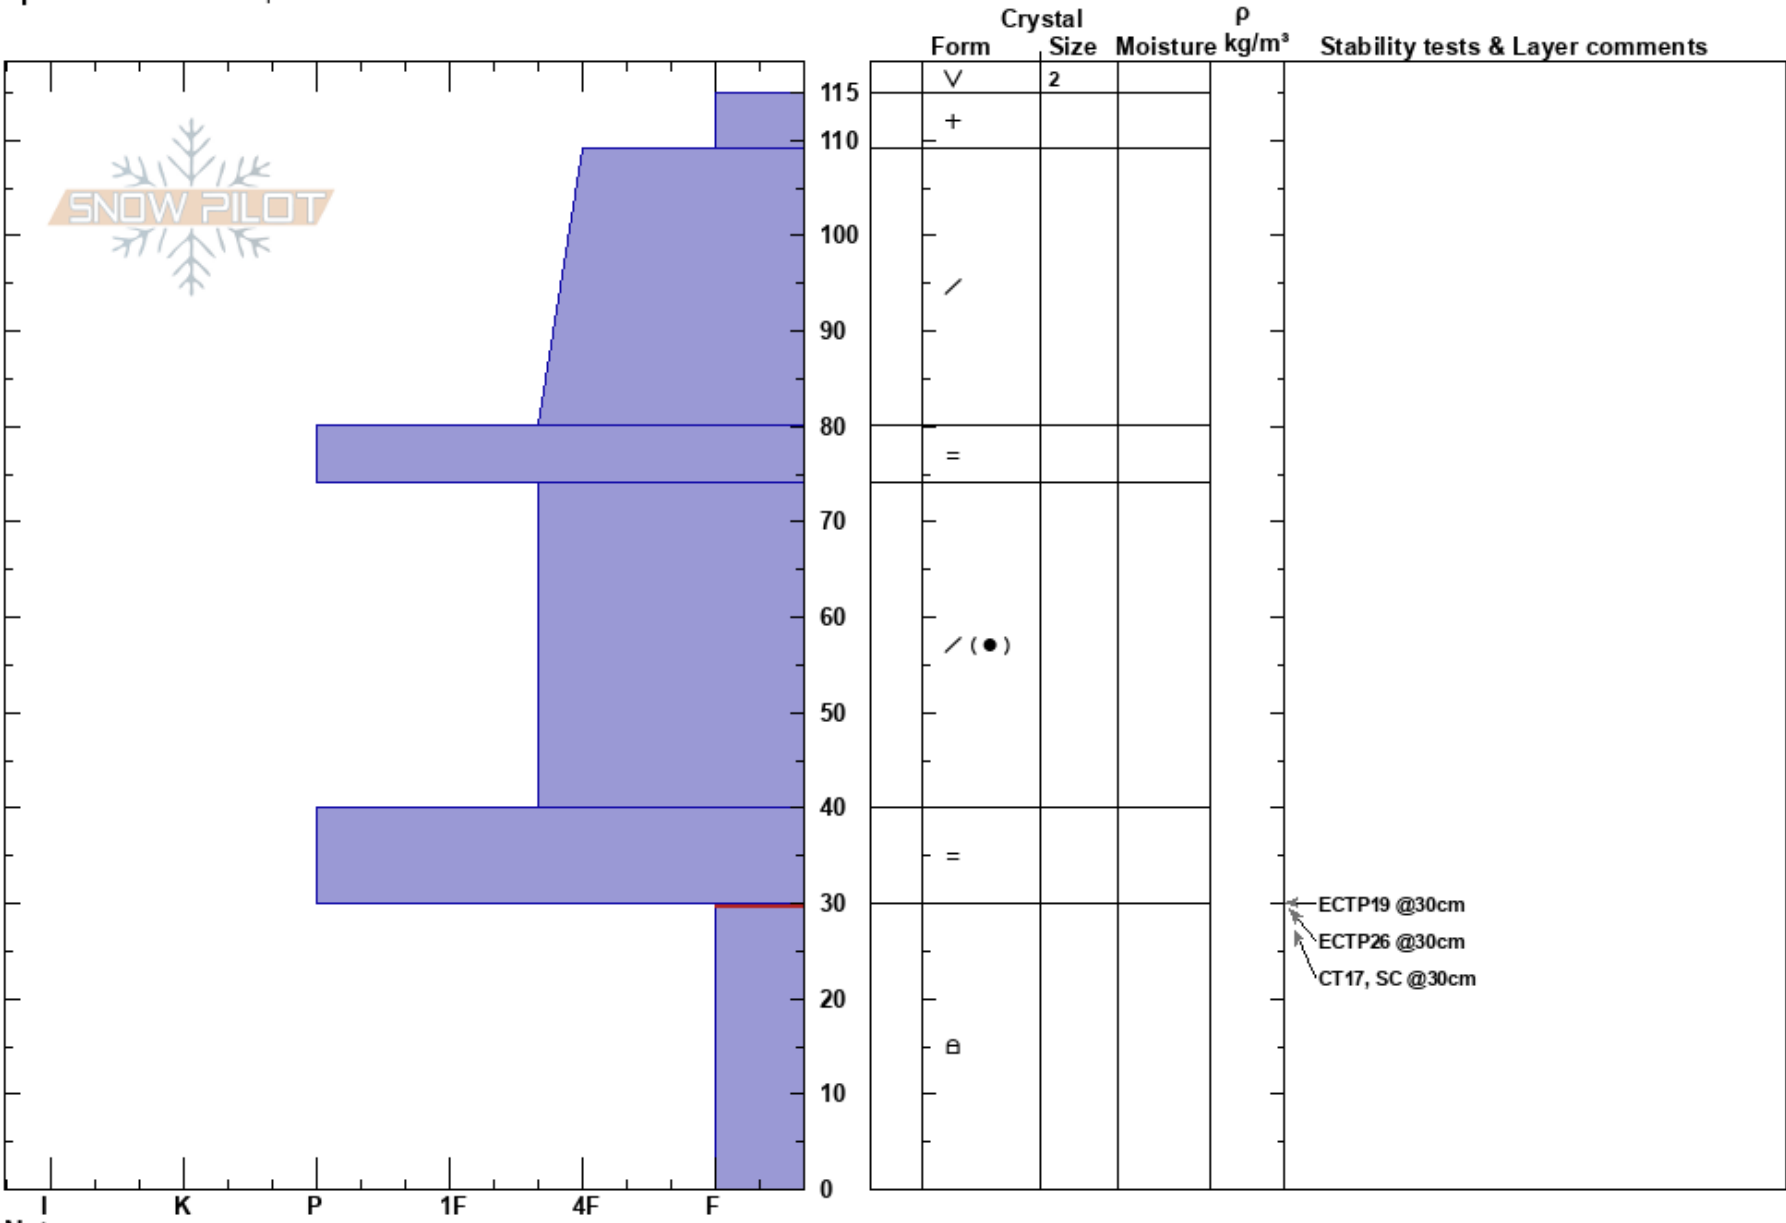

Shirley Canyon
 Sierra Nevada
 CA
Elevation: 7180 ft
Aspect:
Specifics: We skied slope

Logan Talbott
 12/29/2020 - 1:00pm
Co-ord: 10S 737494E 4342525N
Slope Angle:
Wind Loading:

Stability:
Air Temperature:
Sky Cover: CLR
Precipitation: NO
Wind:

HS:115
PF:40 30-0cm: Problematic layer
PS:20

Notes: