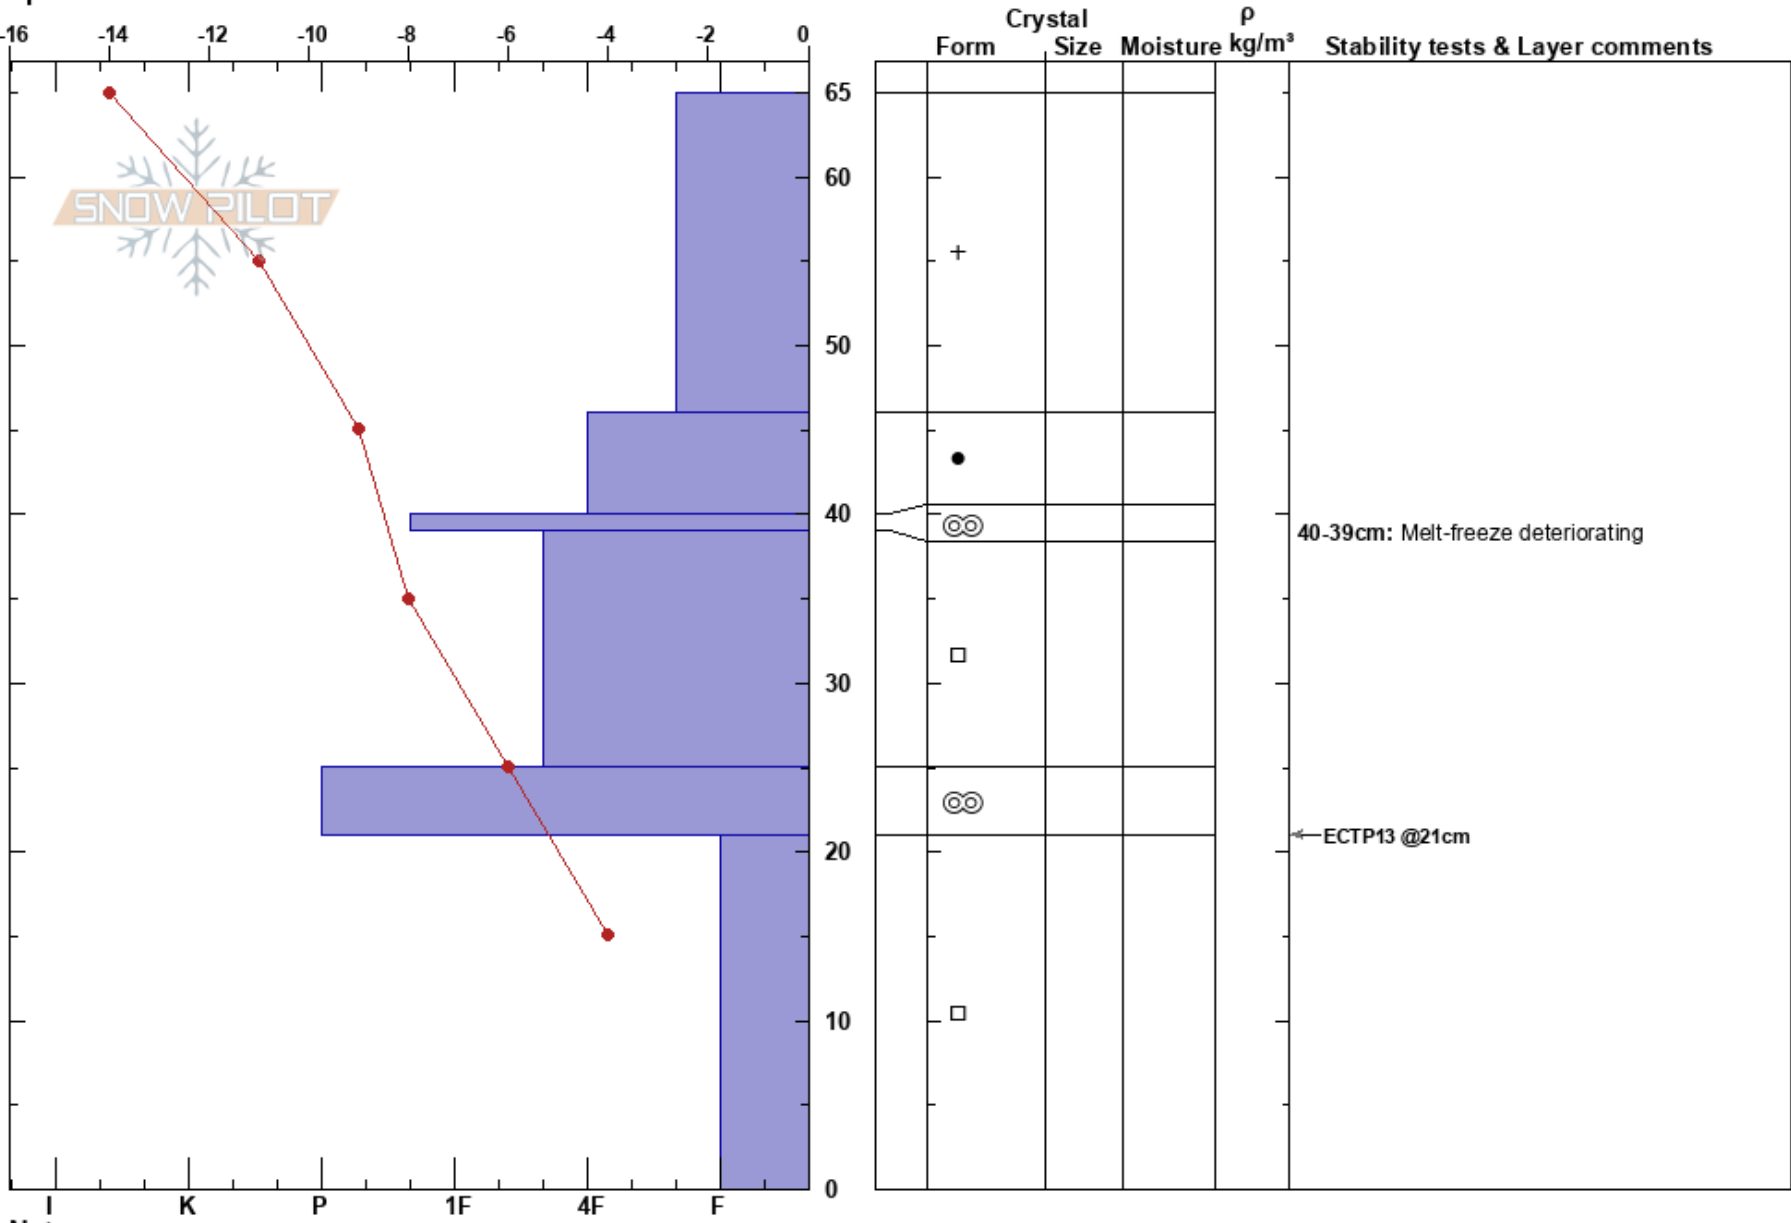

Middle Basin
 Madison Range-N
 MT
 Elevation: 9142 ft
 Aspect: 90°
 Specifics:

Mitch Upton
 12/28/2020 - 3:45pm
 Co-ord:
 Slope Angle: 29°
 Wind Loading:

Stability:
 Air Temperature: -13°C
 Sky Cover: CLR
 Precipitation: NO
 Wind: Calm

HS:65
 40-39cm: Melt-freeze deteriorating
 21-0cm: Problematic layer

Notes: 200ft east of prayer flags. Very shallow pit