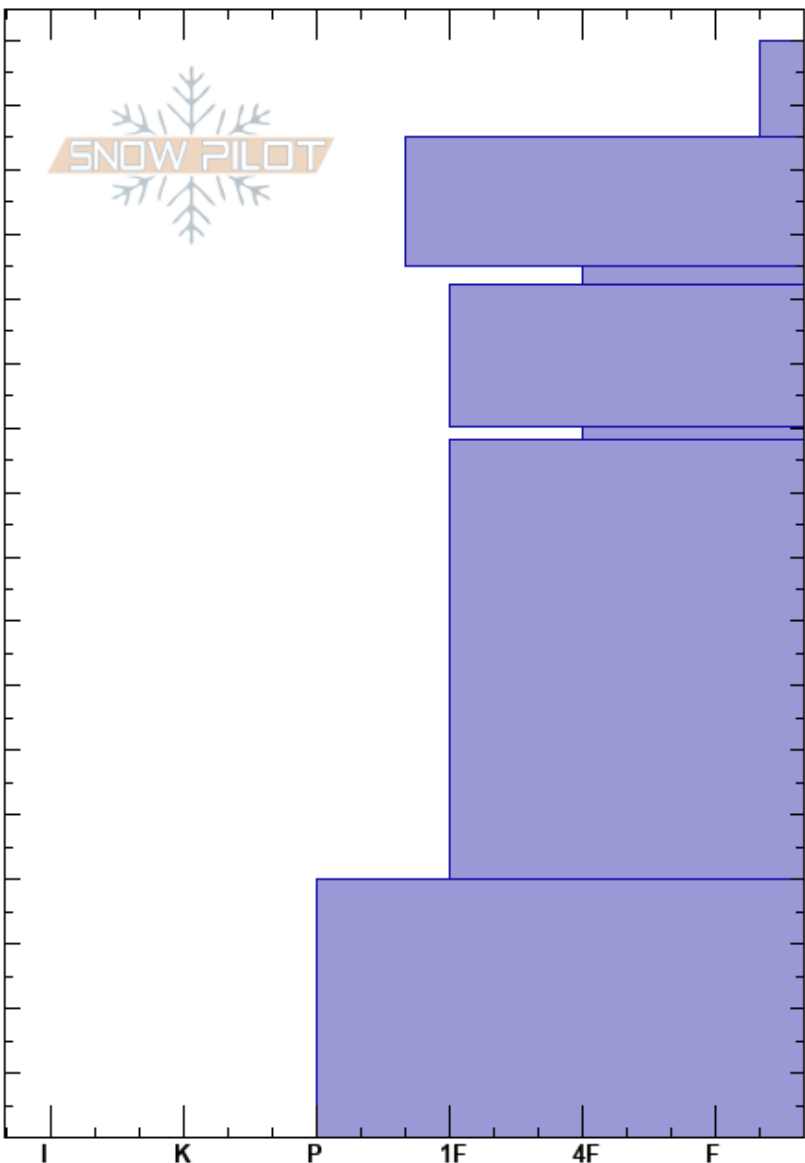

Wolverine Pk Shoulder
 Cooke City
 MT
 Elevation: 9509 ft
 Aspect: 70°
 Specifics: Recent avalanche activity on different slopes; We skied slope

Alex Marienthal
 12/29/2020 - 10:45am
 Co-ord: 45.05552N, -110.02067W
 Slope Angle: 29°
 Wind Loading: previous

Stability: Good
 Air Temperature:
 Sky Cover: CLR
 Precipitation: NO
 Wind: Calm
 HS:170
 Layer Notes:

Depth (cm)	Crystal		Moisture	ρ kg/m ³	Stability tests & Layer comments
	Form	Size			
170					
160	+				
150					
145	•				
135	△				← ECTN21 @135cm See notes
125	/ (•)				
110	□				
100					
90					
80					
70					
60					
50					
40					
30					
20					
10					
0					

Notes: ECTN on Graupel @ 135cm slowly propagated with successive (10) hits.