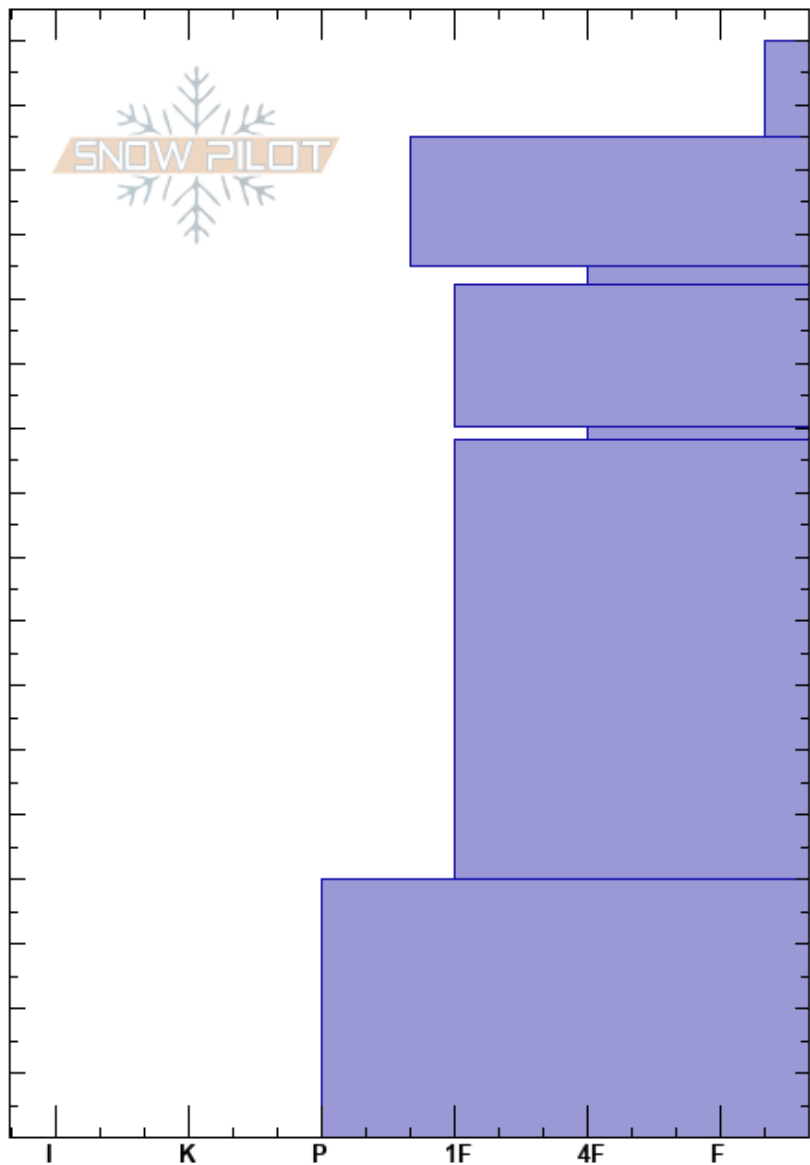

Wolverine Pk Shoulder  
 Cooke City  
 MT  
 Elevation: 9509 ft  
 Aspect: 70°  
 Specifics: Recent avalanche activity on different slopes; We skied slope

Alex Marienthal  
 12/29/2020 - 10:45am  
 Co-ord: 45.05552N, -110.02067W  
 Slope Angle: 29°  
 Wind Loading: previous

Stability: Good  
 Air Temperature:  
 Sky Cover: CLR  
 Precipitation: NO  
 Wind: Calm  
 HS:170  
 Layer Notes:

Depth (cm)	Crystal		Moisture	$\rho$ kg/m <sup>3</sup>	Stability tests & Layer comments
	Form	Size			
170					
160	+				
150					
145	•				
135	△				← ECTN21 @135cm See notes
125	/ (•)				
115	□				
110					
100					
90					
80					
70					
60					
50					
40					
30					
20					
10					
0					

Notes: ECTN on Graupel @ 135cm slowly propagated with successive (10) hits.