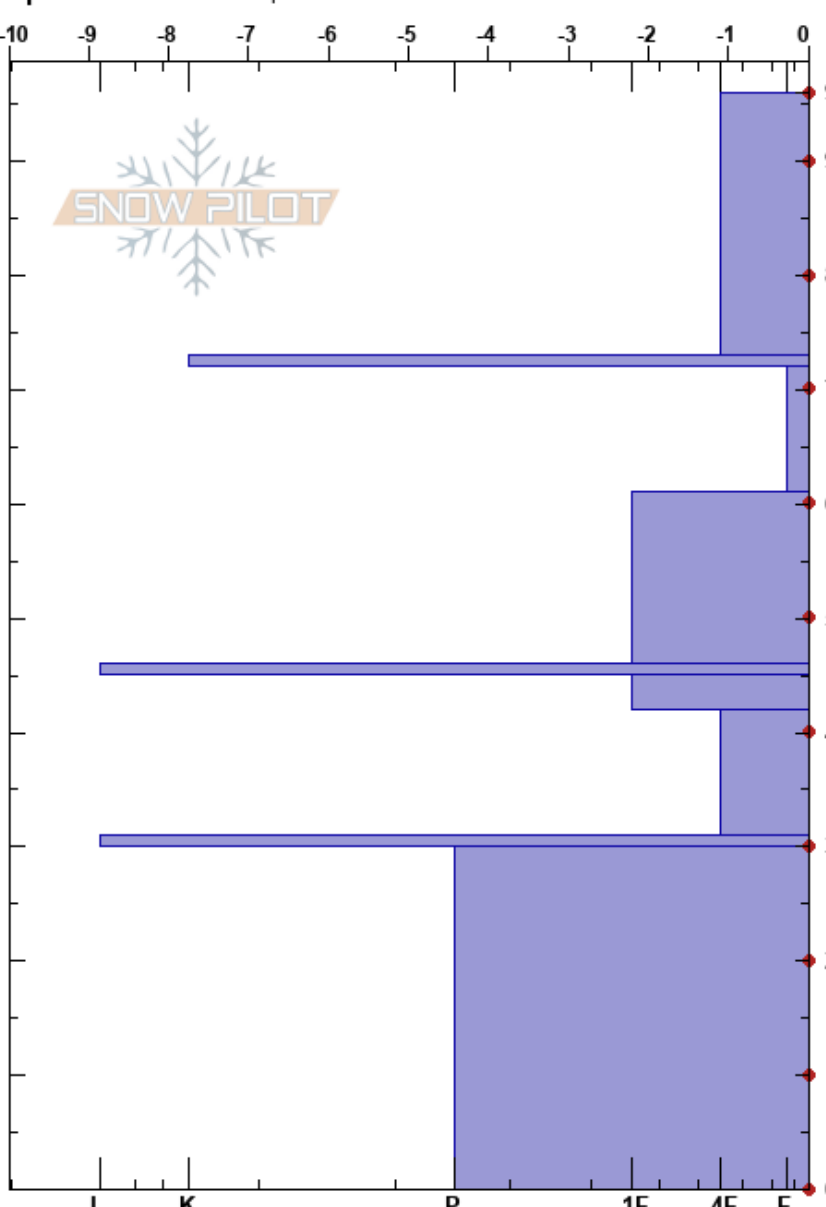

Fagerfjellet low
 Tromsø mainland
 Norway
 Elevation: 44 m
 Aspect: SW
 Specifics: We skied slope

Paul Velsand
 05/04/2017 - 14:30
 Co-ord: 33W 663223E 7722625N
 Slope Angle: 5°
 Wind Loading: no

Stability: Fair
 Air Temperature: 2.2°C
 Sky Cover: OVC
 Precipitation: RL
 Wind: Calm

HS:96
 PF:21 72-61cm:Problematic layer

Form	Crystal		ρ kg/m ³	Stability tests & Layer comments
	Size	Moisture		
☺	2	M	360	
■				
☺	3	M	360	
☺	1	M	360	← ECTN21 @61cm conchoidal fracture
■				
☺	4	W		
☺ (B)	4	M	340	
■				
☺	4	M	340	

Notes: Snow height iButton: 10 cm. Air around most of tempstake due to snow melting around the tree it is leaning on.