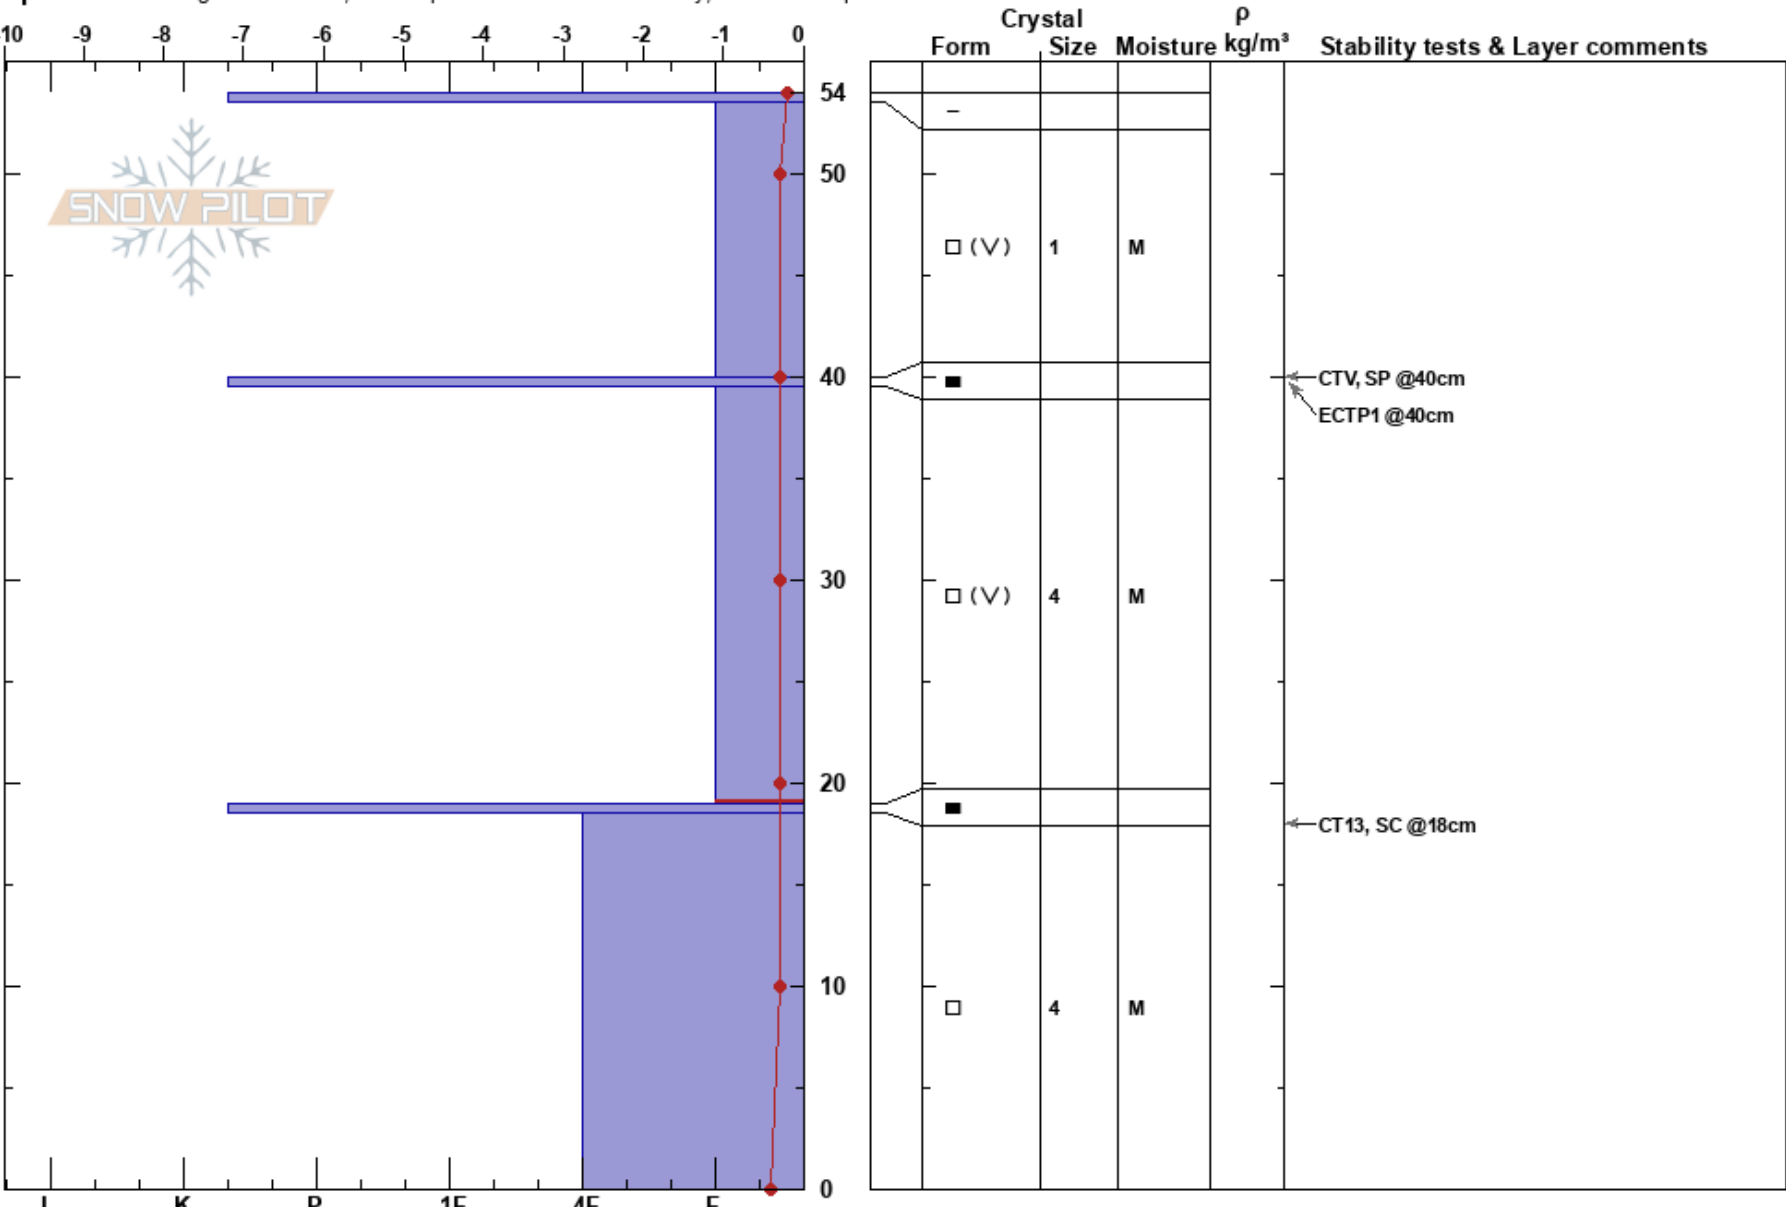

39.5-19cm: Problematic layer

Finland

Co-ord: 67.59142N, 24.22528E

Sky Cover: FEW

Elevation: 376 m

Slope Angle: 30°

Precipitation: NO

Aspect: NW

Wind Loading: no

Wind: W Light Breeze

Specifics: Pit dug in a Ski Area; Pit is representative of backcountry; We skied slope

Notes: Maa kanervikko. Kantavuus vaihtelee suuresti paikasta riippuen. Isoja eroja pienelläkin matkalla.