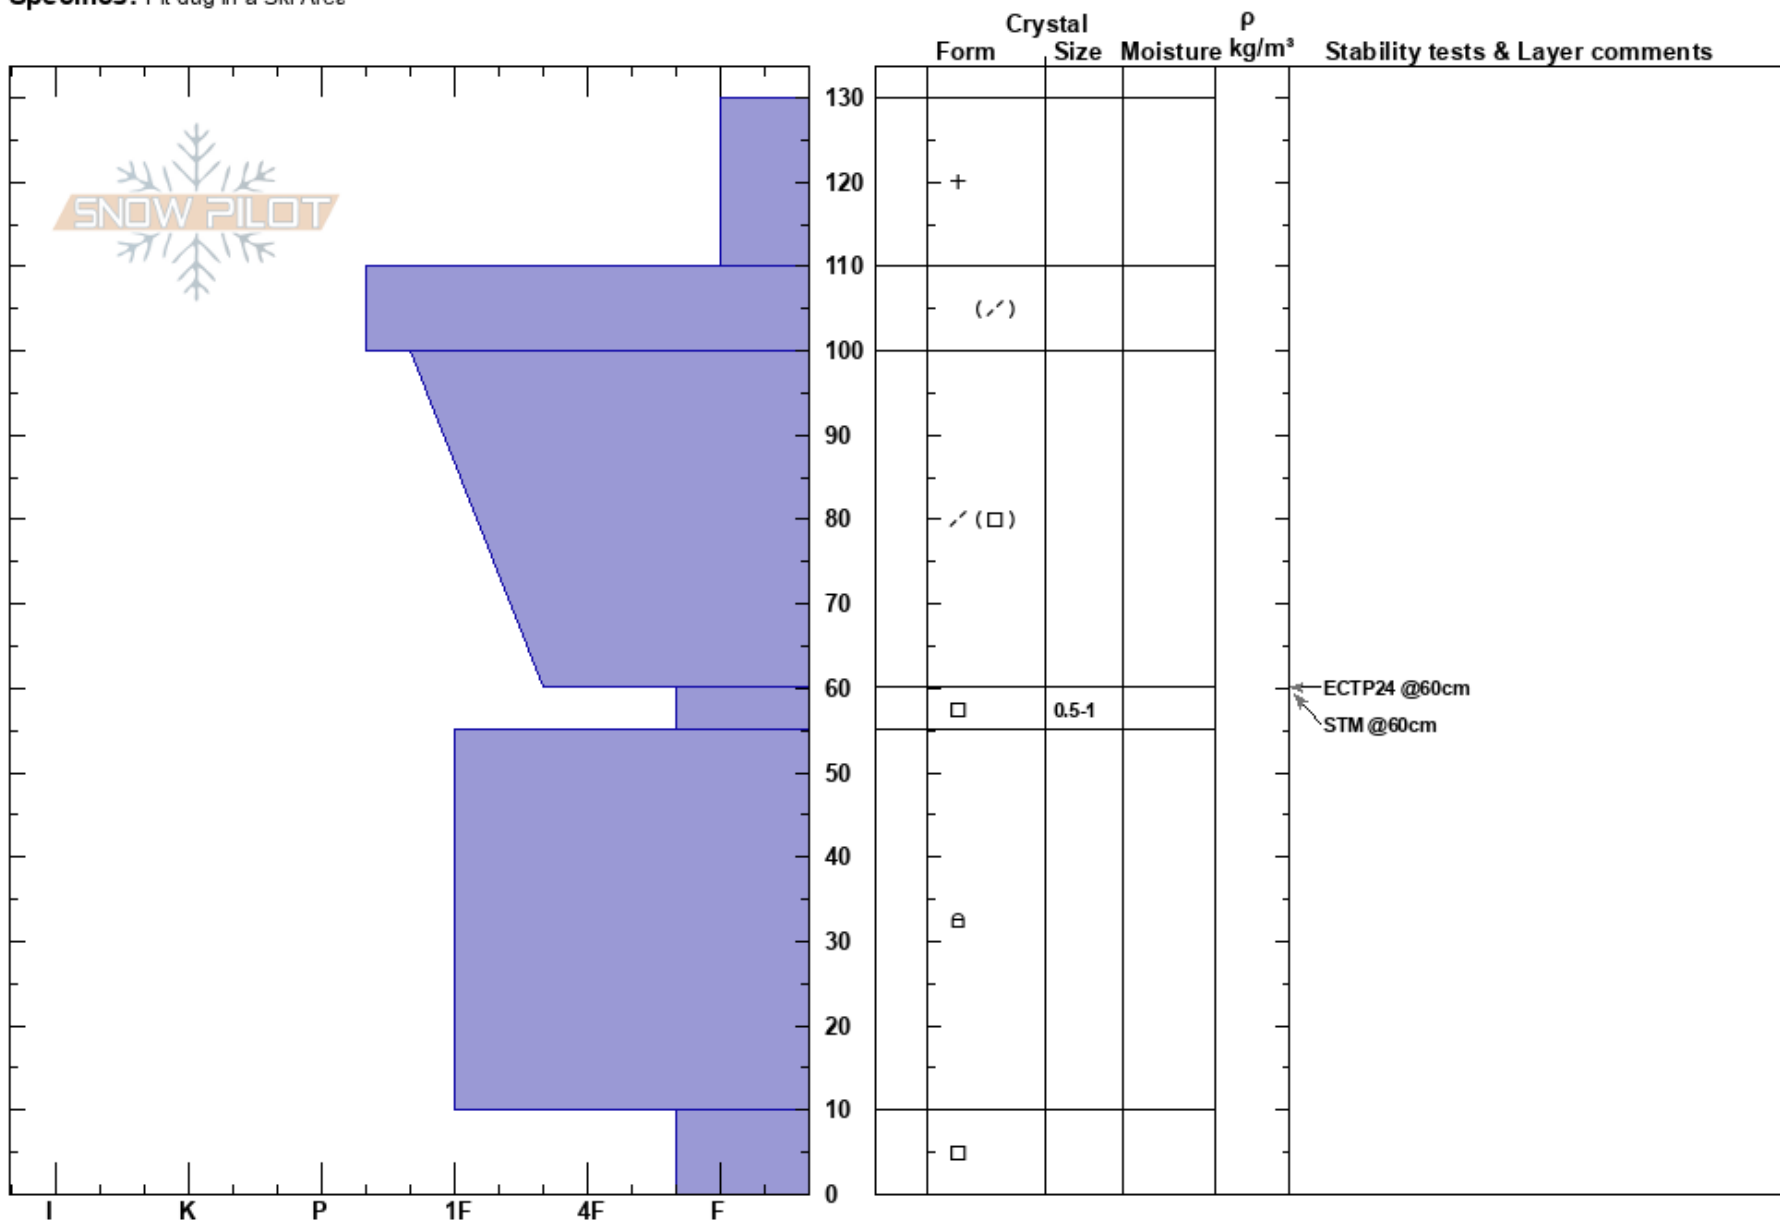

Calendar
 Vail/Summit County
 CO
Elevation: 12000 ft
Aspect: E
Specifics: Pit dug in a Ski Area

Devin Toll
 12/29/2020 - 12:30pm
Co-ord:
Slope Angle: 34°
Wind Loading: previous

Stability:
Air Temperature: 17°F
Sky Cover: BKN
Precipitation: S-1
Wind: NW Light Breeze
HS: 130
PF: 15 60-55cm: Problematic layer
PS: 10

Notes: Tests broke on obvious bandpacking. No energy.