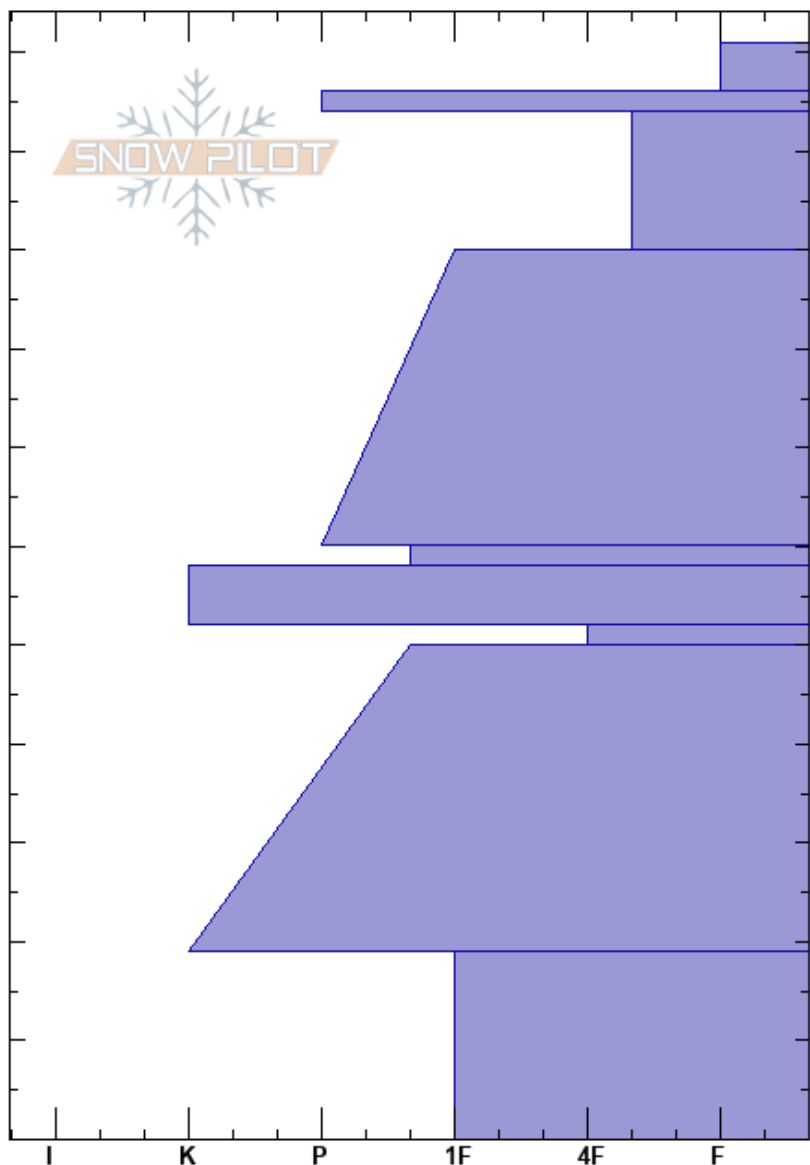

Rowe - CV 13
 South Rockies
 AB
 Elevation: 2285 m
 Aspect: SE
 Specifics:

Cynthia Werier
 29/12/2020 - 13:00
 Co-ord:
 Slope Angle: 30°
 Wind Loading:

Stability:
 Air Temperature: -7°C
 Sky Cover: FEW
 Precipitation: NO
 Wind: Calm

HS:111
 Layer Notes:
 50-19cm: MFcr / Facet Combo

Depth (cm)	Crystal		Moisture	ρ kg/m ³	Stability tests & Layer comments
	Form	Size			
111					
100					
90					CT21, RP @90cm CT18, RP @90cm
60					
50					CT25, SP @52cm CT30, SP @52cm
20					50-19cm: MFcr / Facet Combo