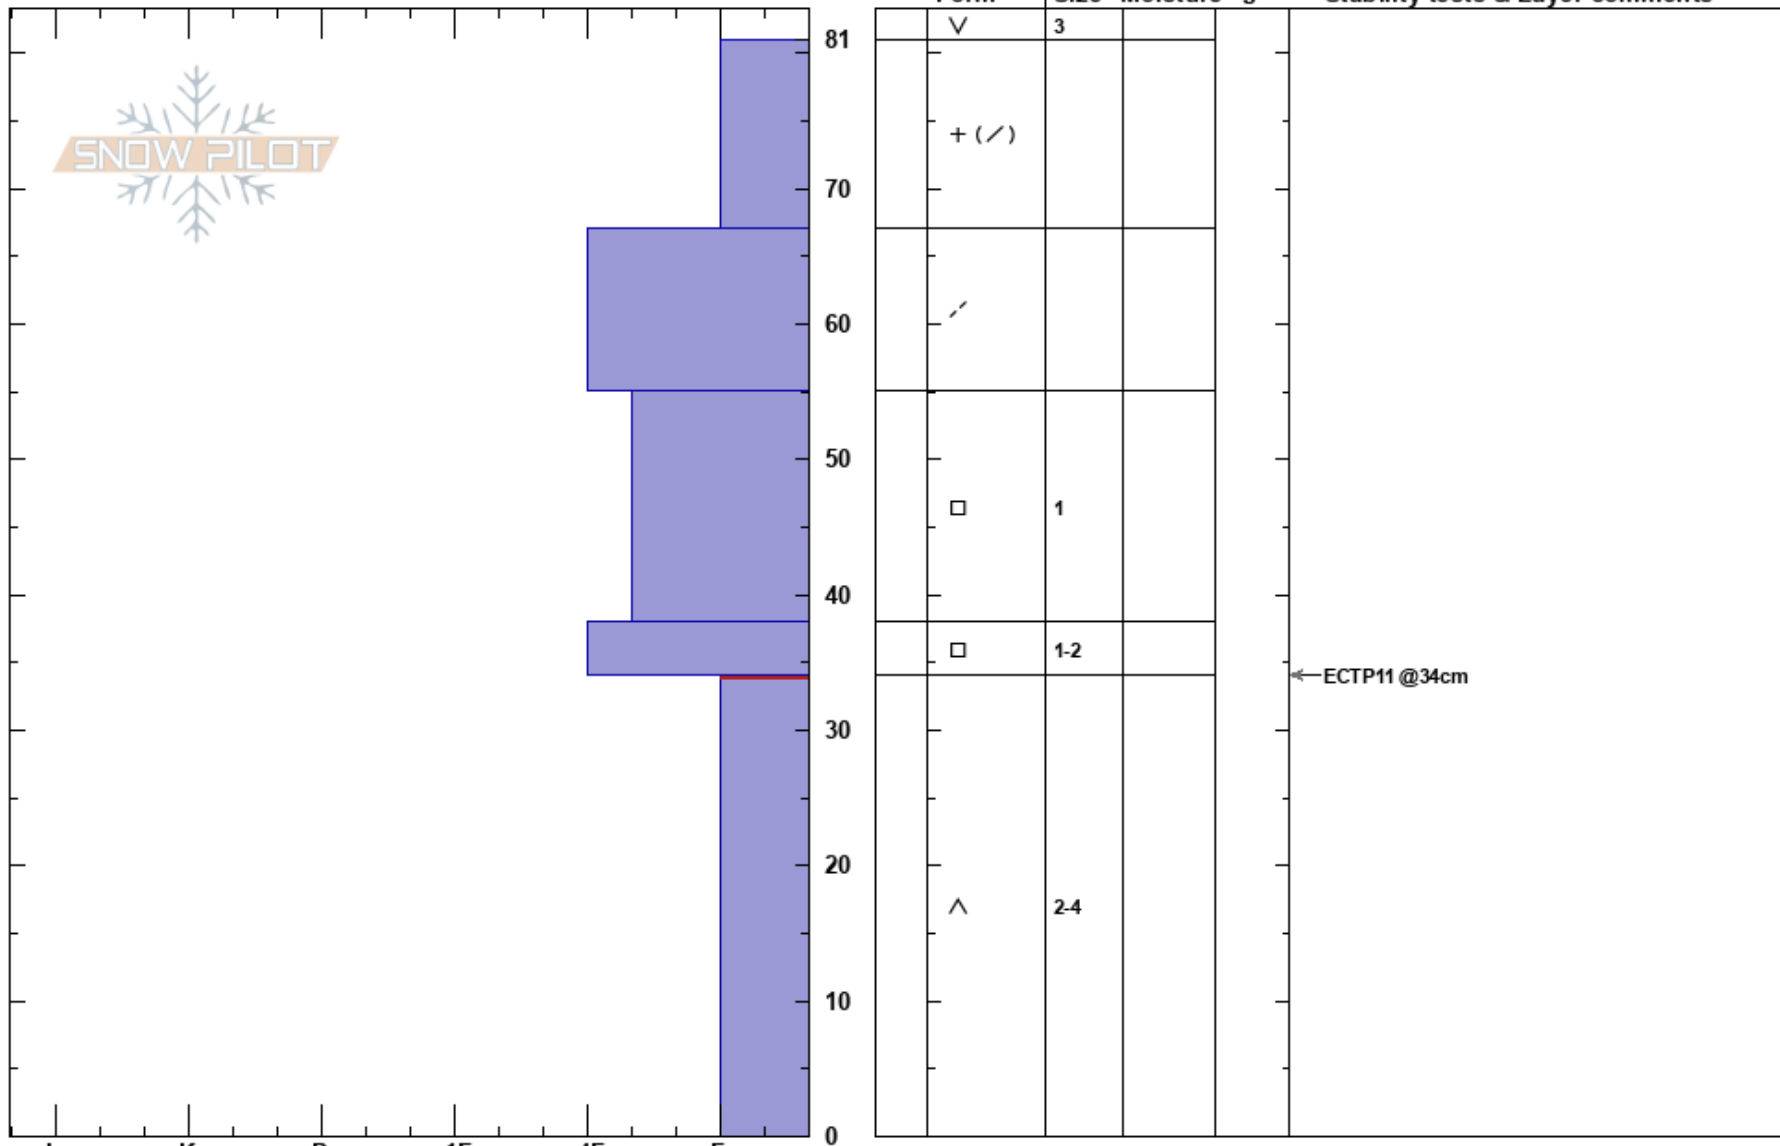

Third Yellowmule
 Madison Range-N
 MT
 Elevation: 9315 ft
 Aspect: 110°

Doug Chabot-Admin
 12/29/2020 - 11:00am
 Co-ord: 45.19273N, -111.44470W
 Slope Angle: 32°
 Wind Loading: no

Stability:
 Air Temperature: -7°C
 Sky Cover: CLR
 Precipitation: NO
 Wind: Calm
 HS:81
 PF:81
 34-0cm: Problematic layer

Specifics: Pit is adjacent to avalanche; Collapsing, localized; Cracking; Recent avalanche activity on similar slopes; Recent avalanche activity on different slopes

[More Pit Specifics below]

Notes: pit was dug about 100' north of the avalanche (lookers right) near the toe. Additional Pit Specifics: Snowmobile tracks on slope