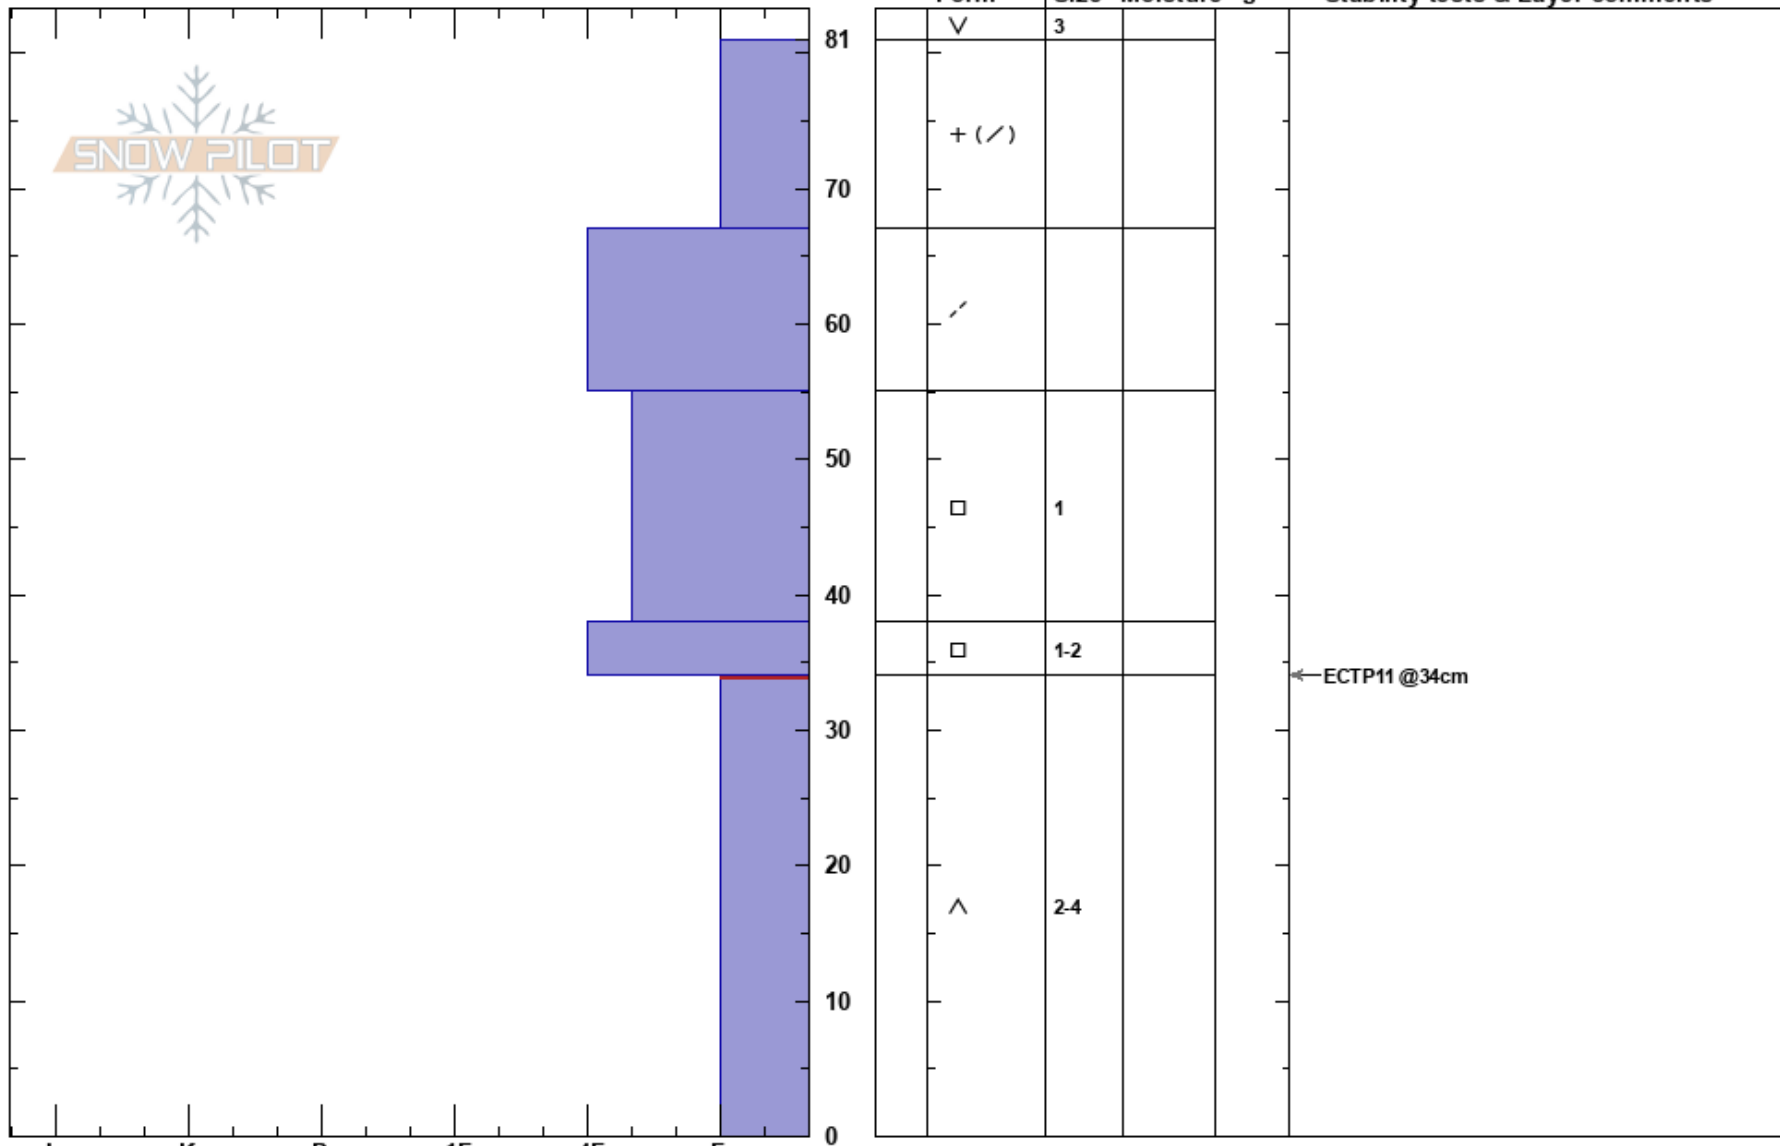

Third Yellowmule  
 Madison Range-N  
 MT  
 Elevation: 9315 ft  
 Aspect: 110°

Doug Chabot-Admin  
 12/29/2020 - 11:00am  
 Co-ord: 45.19273N, -111.44470W  
 Slope Angle: 32°  
 Wind Loading: no

Stability:  
 Air Temperature: -7°C  
 Sky Cover: CLR  
 Precipitation: NO  
 Wind: Calm

HS:81  
 PF:81 34-0cm: Problematic layer

Specifics: Pit is adjacent to avalanche; Collapsing, localized; Cracking; Recent avalanche activity on similar slopes; Recent avalanche activity on different slopes

[ More Pit Specifics below ]

Notes: pit was dug about 100' north of the avalanche (lookers right) near the toe. Additional Pit Specifics: Snowmobile tracks on slope