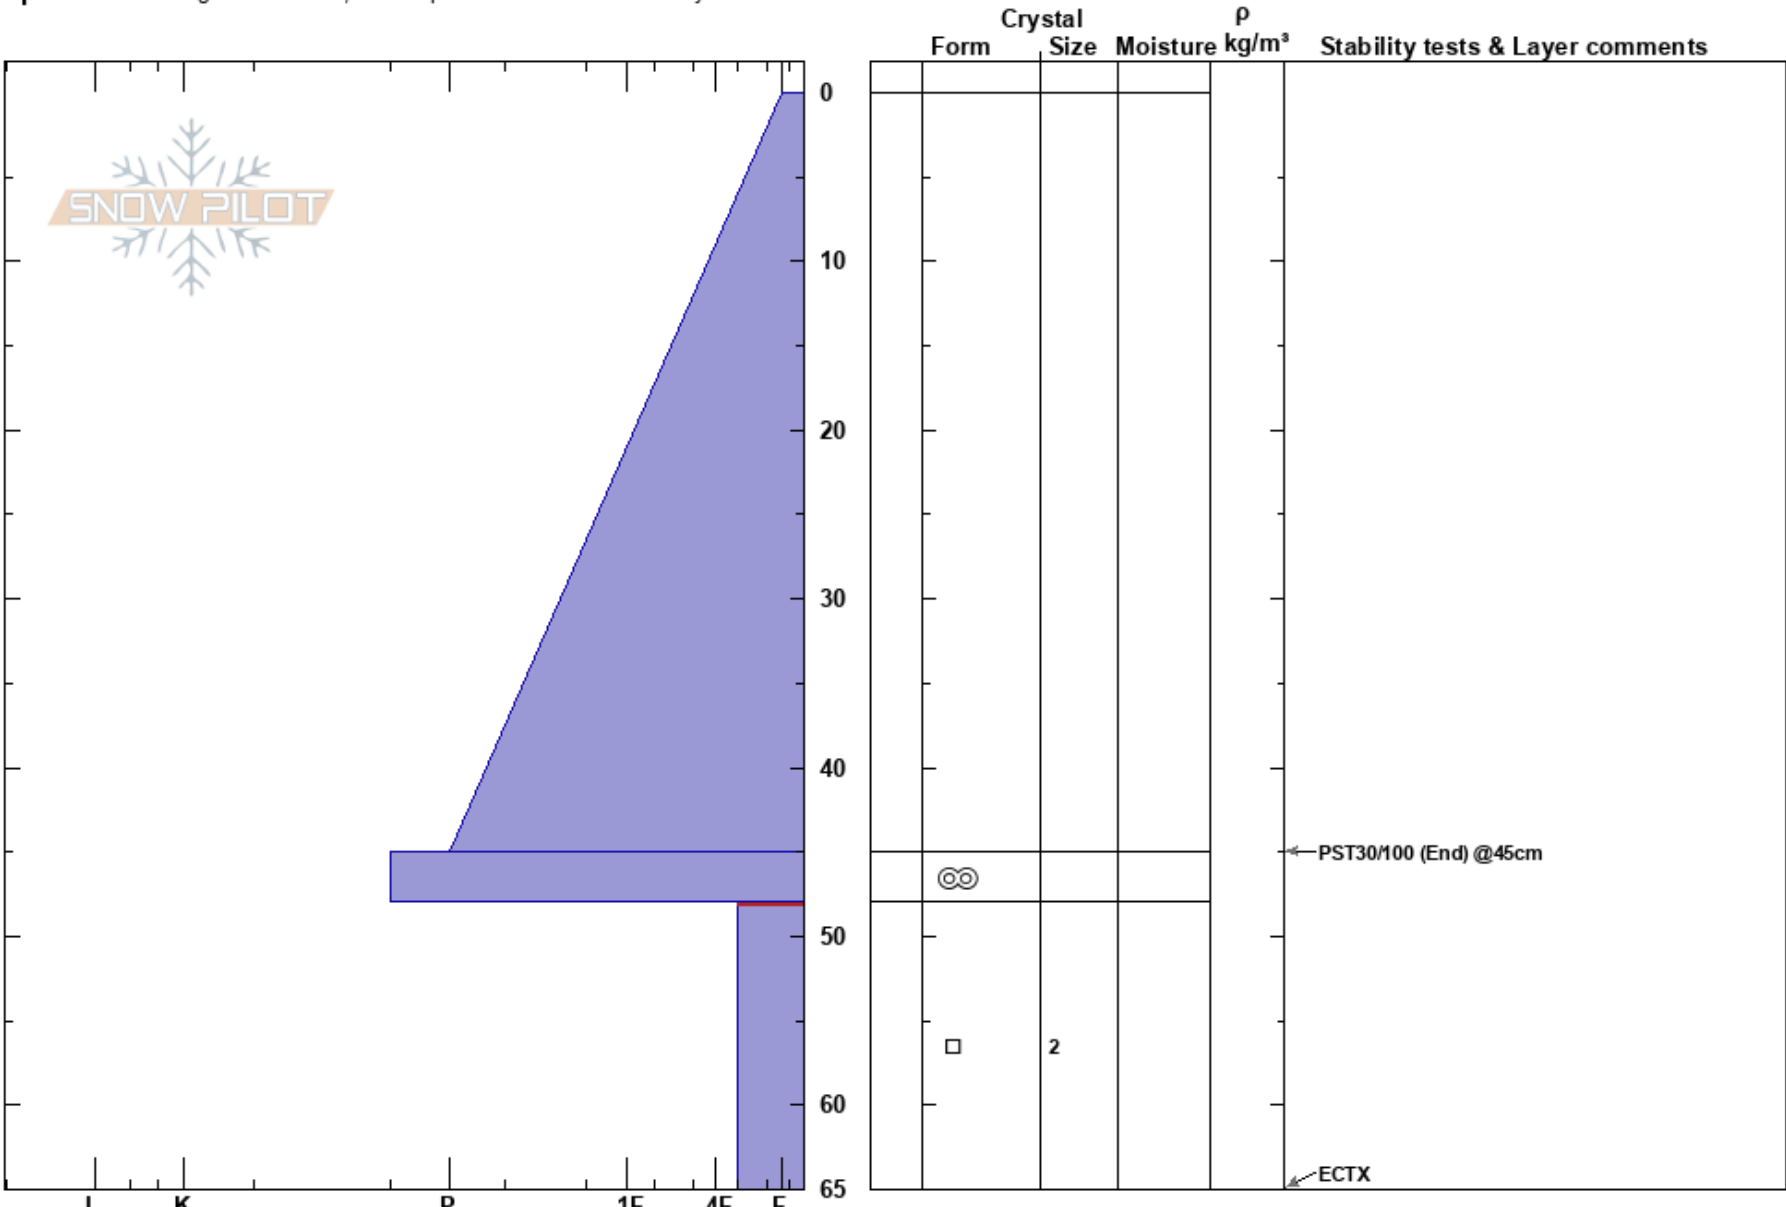

promised land  
 Central Sierra  
 CA  
**Elevation:** 8000 ft  
**Aspect:** 255°  
**Specifics:** Pit dug in a Ski Area; Pit is representative of backcountry

ken bokelund  
 12/29/2020 - 9:00am  
**Co-ord:**  
**Slope Angle:** 30°  
**Wind Loading:** no

**Stability:**  
**Air Temperature:**  
**Sky Cover:** CLR  
**Precipitation:** NO  
**Wind:** Calm

**HS:**65  
**PF:**30  
**PS:** 10  
 48-65cm: Problematic layer

Notes: