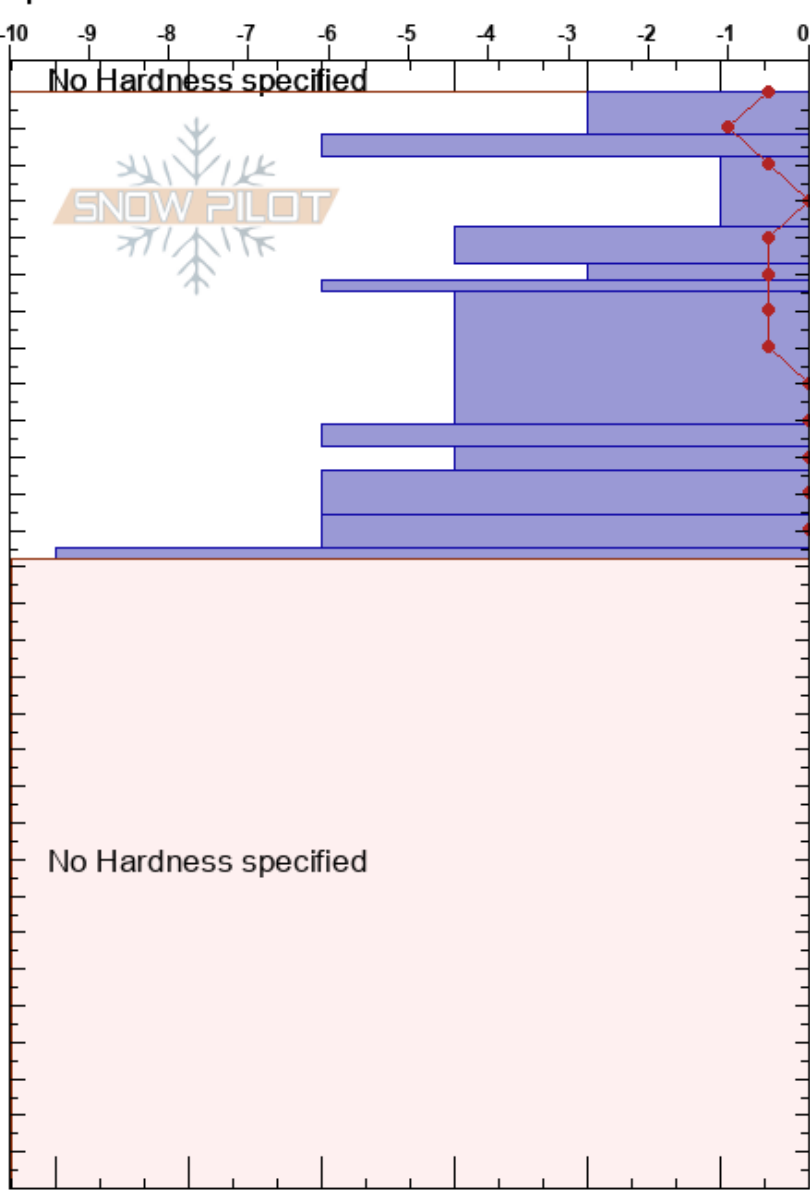

20170404StampedeTower Ryan Zarter

Central Cascades, East 04/04/2017 - 10:45am

WA Co-ord: 47.25726N, -121.32050W

Elevation: 4540 ft

Aspect: 360°

Specifics:

Stability: Very Good

Air Temperature: 1°C

Sky Cover: OVC

Precipitation: NO

Wind: E Moderate

HS:300

PF:5

Layer Notes:

18-37cm: Wetting front @28cm

Form	Crystal		Moisture	ρ kg/m ³	Stability tests & Layer comments
	Size				
□ (/)	2		D		
●			M		← CT22, RP @18cm
∩	2-4		M		← ECTN25 @28cm
∩	2		M-W		← 2x CT29, PC @28cm
∩	2		M		18-37cm: Wetting front @28cm
∩	2		W		
■			M		
∩	4		M		
●	0.5		M		
∩	2				
●	0.5-0.5		M		
∩ (●)	2-0.5		M		
■			M		

I K P 1F 4F F

Notes: