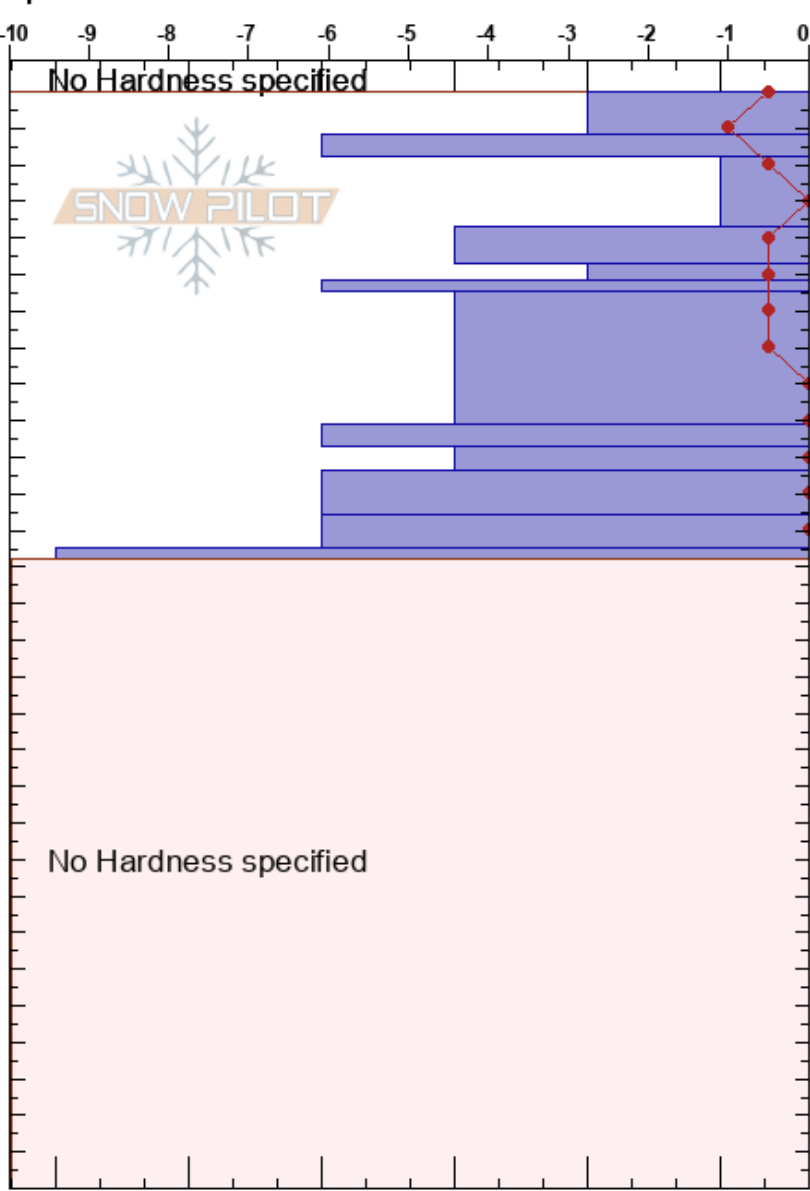

20170404StampedeTower Ryan Zarter

Central Cascades, East 04/04/2017 - 10:45am

WA Co-ord: 47.25726N, -121.32050W

Elevation: 4540 ft

Aspect: 360°

Specifics:

Stability: Very Good

Air Temperature: 1°C

Sky Cover: OVC

Precipitation: NO

Wind: E Moderate

HS:300

PF:5

Layer Notes:

18-37cm: Wetting front @28cm

Form	Crystal		Moisture	ρ kg/m ³	Stability tests & Layer comments
	Size				
□ (/)	2		D		
■			M		← CT22, RP @18cm
∩	2-4		M		← ECTN25 @28cm
∩	2		M-W		← 2x CT29, PC @28cm
∩	2		M		
∩	2		W		18-37cm: Wetting front @28cm
■			M		
∩	4		M		
●	0.5		M		
∩	2				
●	0.5-0.5		M		
∩ (●)	2-0.5		M		
■			M		

Notes: I K P 1F 4F F