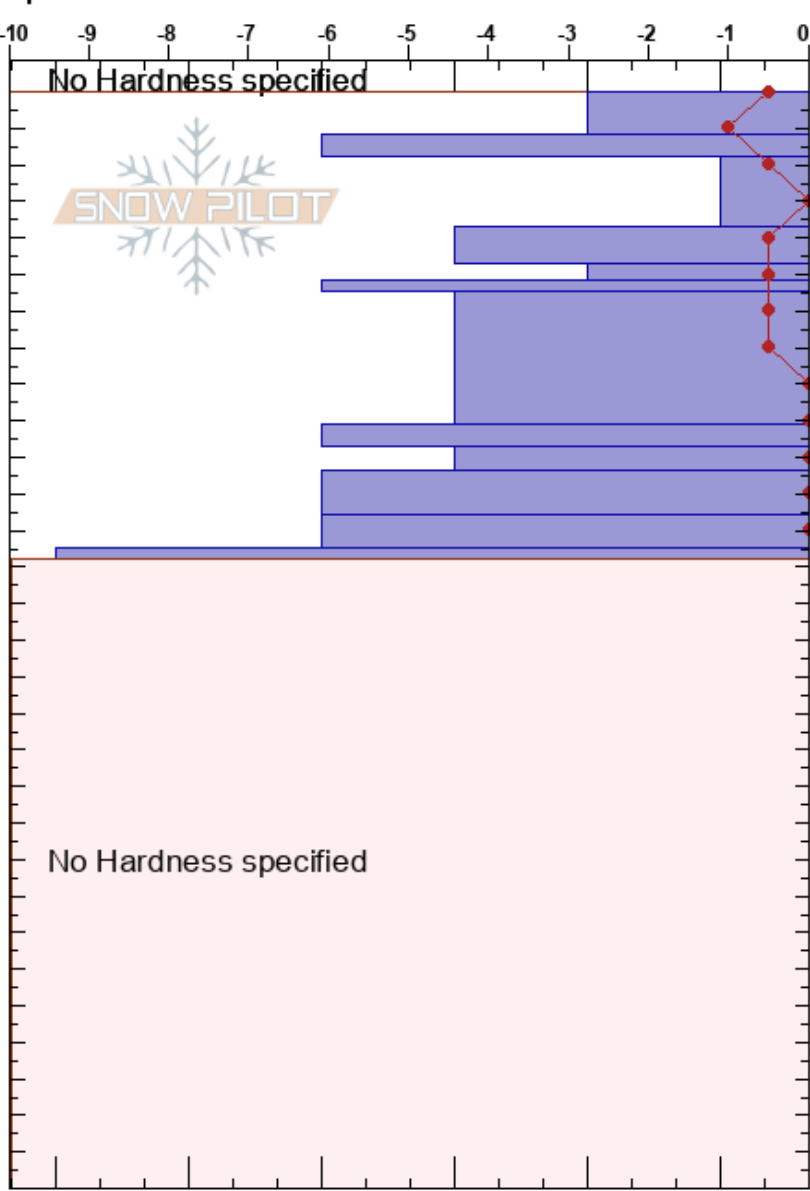

20170404StampedeTower Ryan Zarter

Central Cascades, East 04/04/2017 - 10:45am

WA Co-ord: 47.25726N, -121.32050W

Elevation: 4540 ft

Aspect: 360°

Specifics:

Stability: Very Good

Air Temperature: 1°C

Sky Cover: OVC

Precipitation: NO

Wind: E Moderate

HS:300

PF:5

18-37cm: Wetting front @28cm

Layer Notes:

Form	Crystal		ρ kg/m ³	Stability tests & Layer comments
	Size	Moisture		
□ (/)	2	D		
●		M		← CT22, RP @18cm
♡	2-4	M		← ECTN25 @28cm
♡	2	M-W		← 2x CT29, PC @28cm
♡	2	M		18-37cm: Wetting front @28cm
♡	2	W		
■		M		
♡	4	M		
●	0.5	M		
♡	2			
●	0.5-0.5	M		
♡ (●)	2-0.5	M		
■		M		

Notes: I K P 1F 4F F