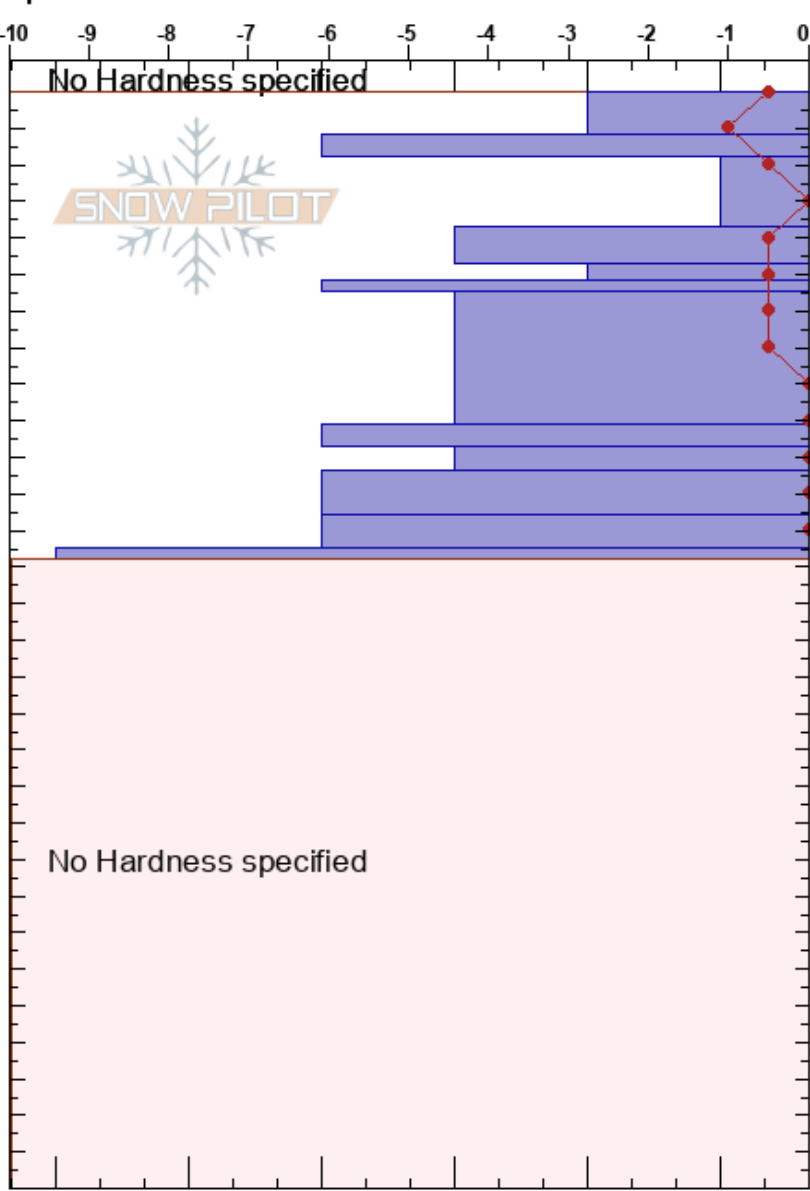

20170404StampedeTower Ryan Zarter

Central Cascades, East 04/04/2017 - 10:45am

WA Co-ord: 47.25726N, -121.32050W

Elevation: 4540 ft

Aspect: 360°

Specifics:

Stability: Very Good

Air Temperature: 1°C

Sky Cover: OVC

Precipitation: NO

Wind: E Moderate

HS:300

PF:5

Layer Notes:

18-37cm: Wetting front @28cm

Form	Crystal		ρ kg/m³	Stability tests & Layer comments
	Size	Moisture		
□ ( / )	2	D		
●		M		← CT22, RP @18cm
♡	2-4	M		← ECTN25 @28cm
♡	2	M-W		← 2x CT29, PC @28cm
♡	2	M		18-37cm: Wetting front @28cm
♡	2	W		
■		M		
♡	4	M		
●	0.5	M		
♡	2			
●	0.5-0.5	M		
♡ ( ● )	2-0.5	M		
■		M		

Notes: I K P 1F 4F F