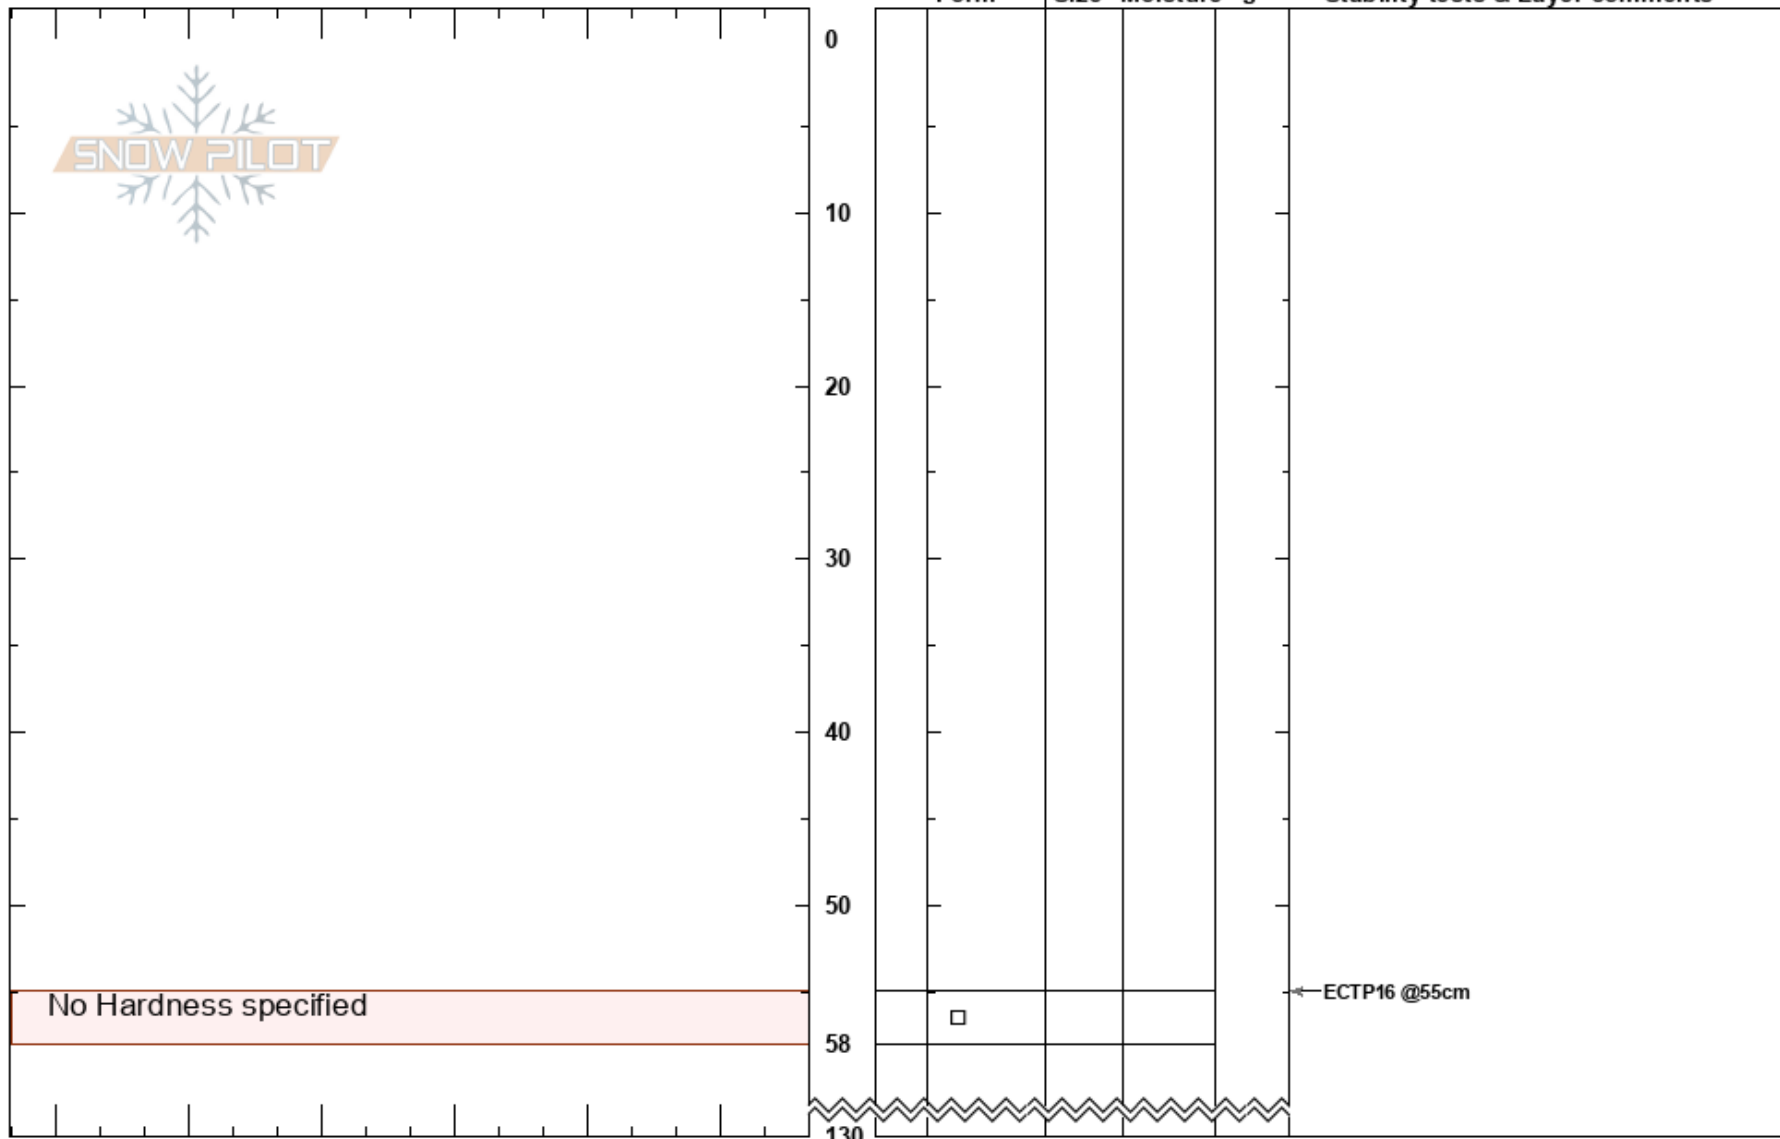

Naomi / Magog area
Bear River Range
UT
Elevation: 8800 ft
Aspect: NE

Sid Titensor
12/28/2020 - 1:00pm
Co-ord: 12T 446012W 4640055N
Slope Angle: 25°
Wind Loading: yes

Stability:
Air Temperature: -7°C
Sky Cover: CLR
Precipitation: NO
Wind: Calm

HS:130
Layer Notes:
55-58cm: Problematic layer

Specifics: Collapsing, widespread; Cracking; We skied slope; Poor pit location

Notes: We did not dig in an actual drift, but clearly this pit was in an area that had wind loaded snow.