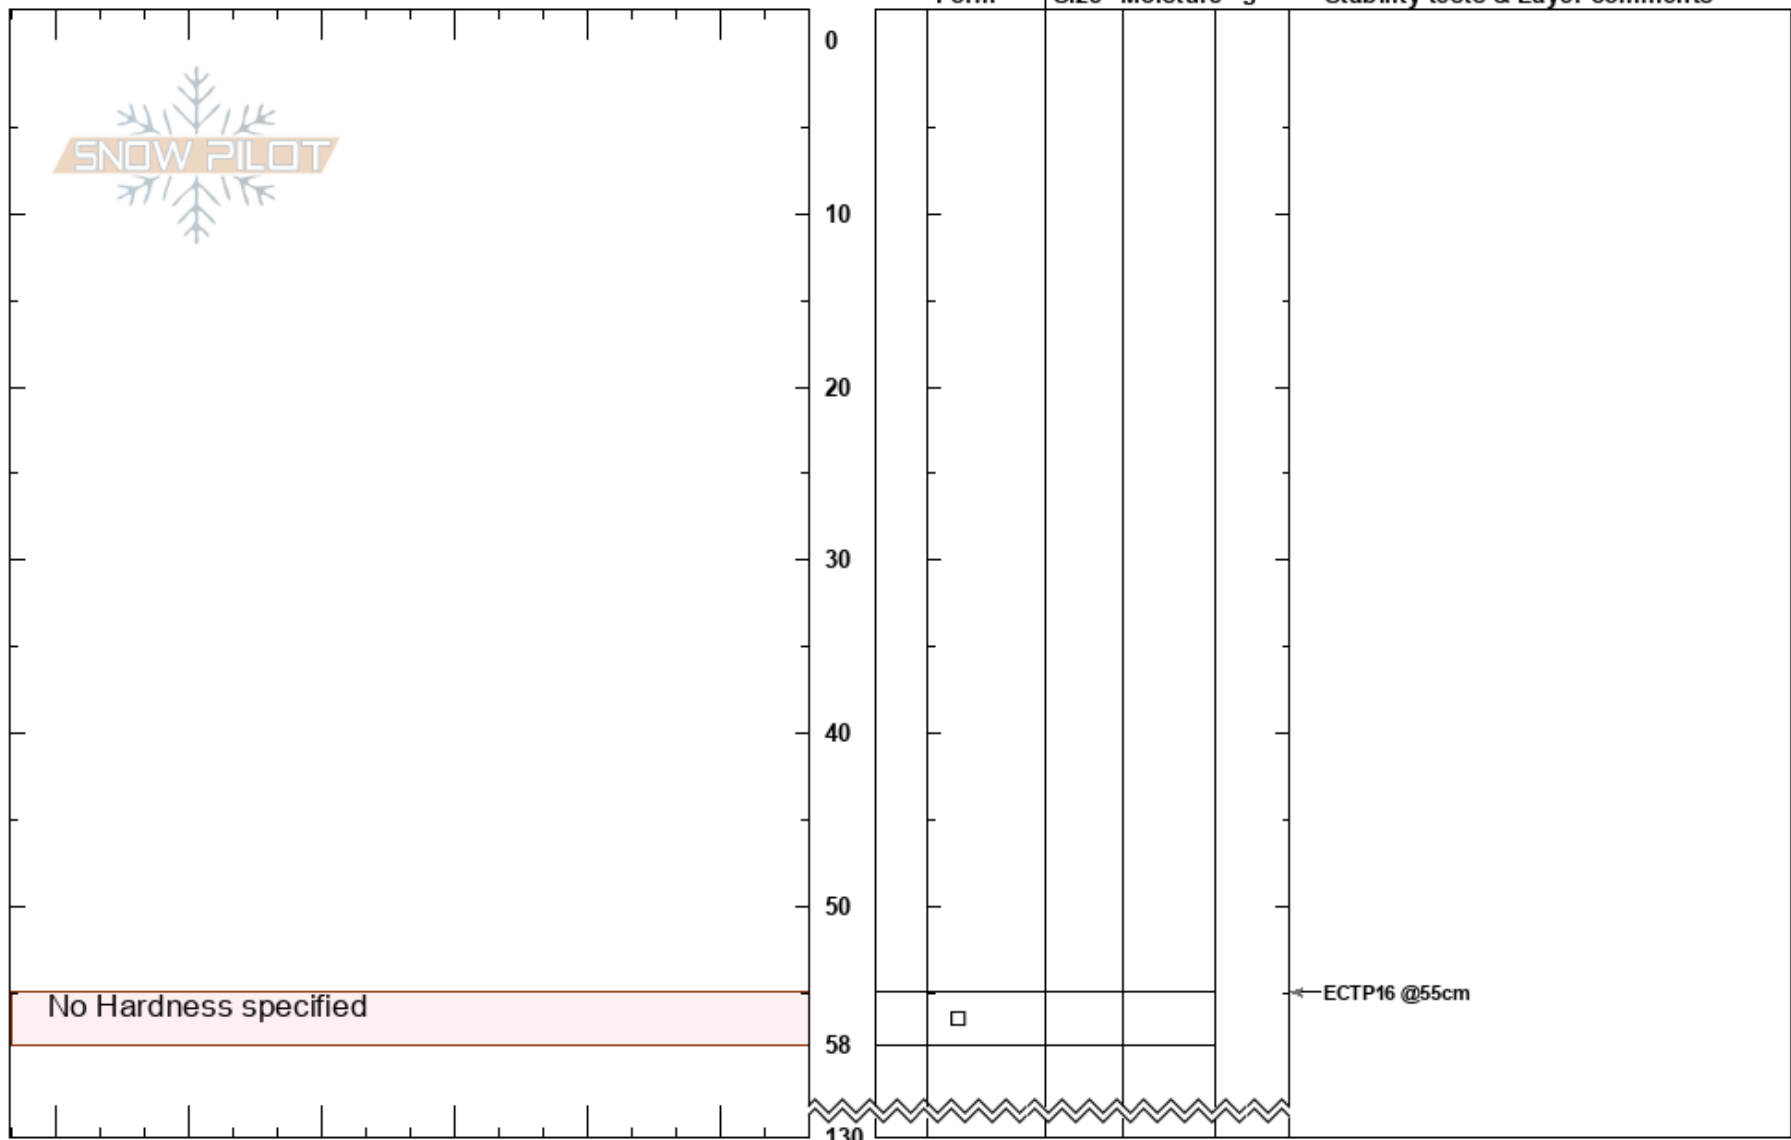

Naomi / Magog area
Bear River Range
UT
Elevation: 8800 ft
Aspect: NE

Sid Titensor
12/28/2020 - 1:00pm
Co-ord: 12T 446012W 4640055N
Slope Angle: 25°
Wind Loading: yes

Stability: **Air Temperature:** -7°C
Sky Cover: CLR
Precipitation: NO
Wind: Calm

HS: 130
Layer Notes: 55-58cm: Problematic layer

Specifics: Collapsing, widespread; Cracking; We skied slope; Poor pit location

Notes: We did not dig in an actual drift, but clearly this pit was in an area that had wind loaded snow.