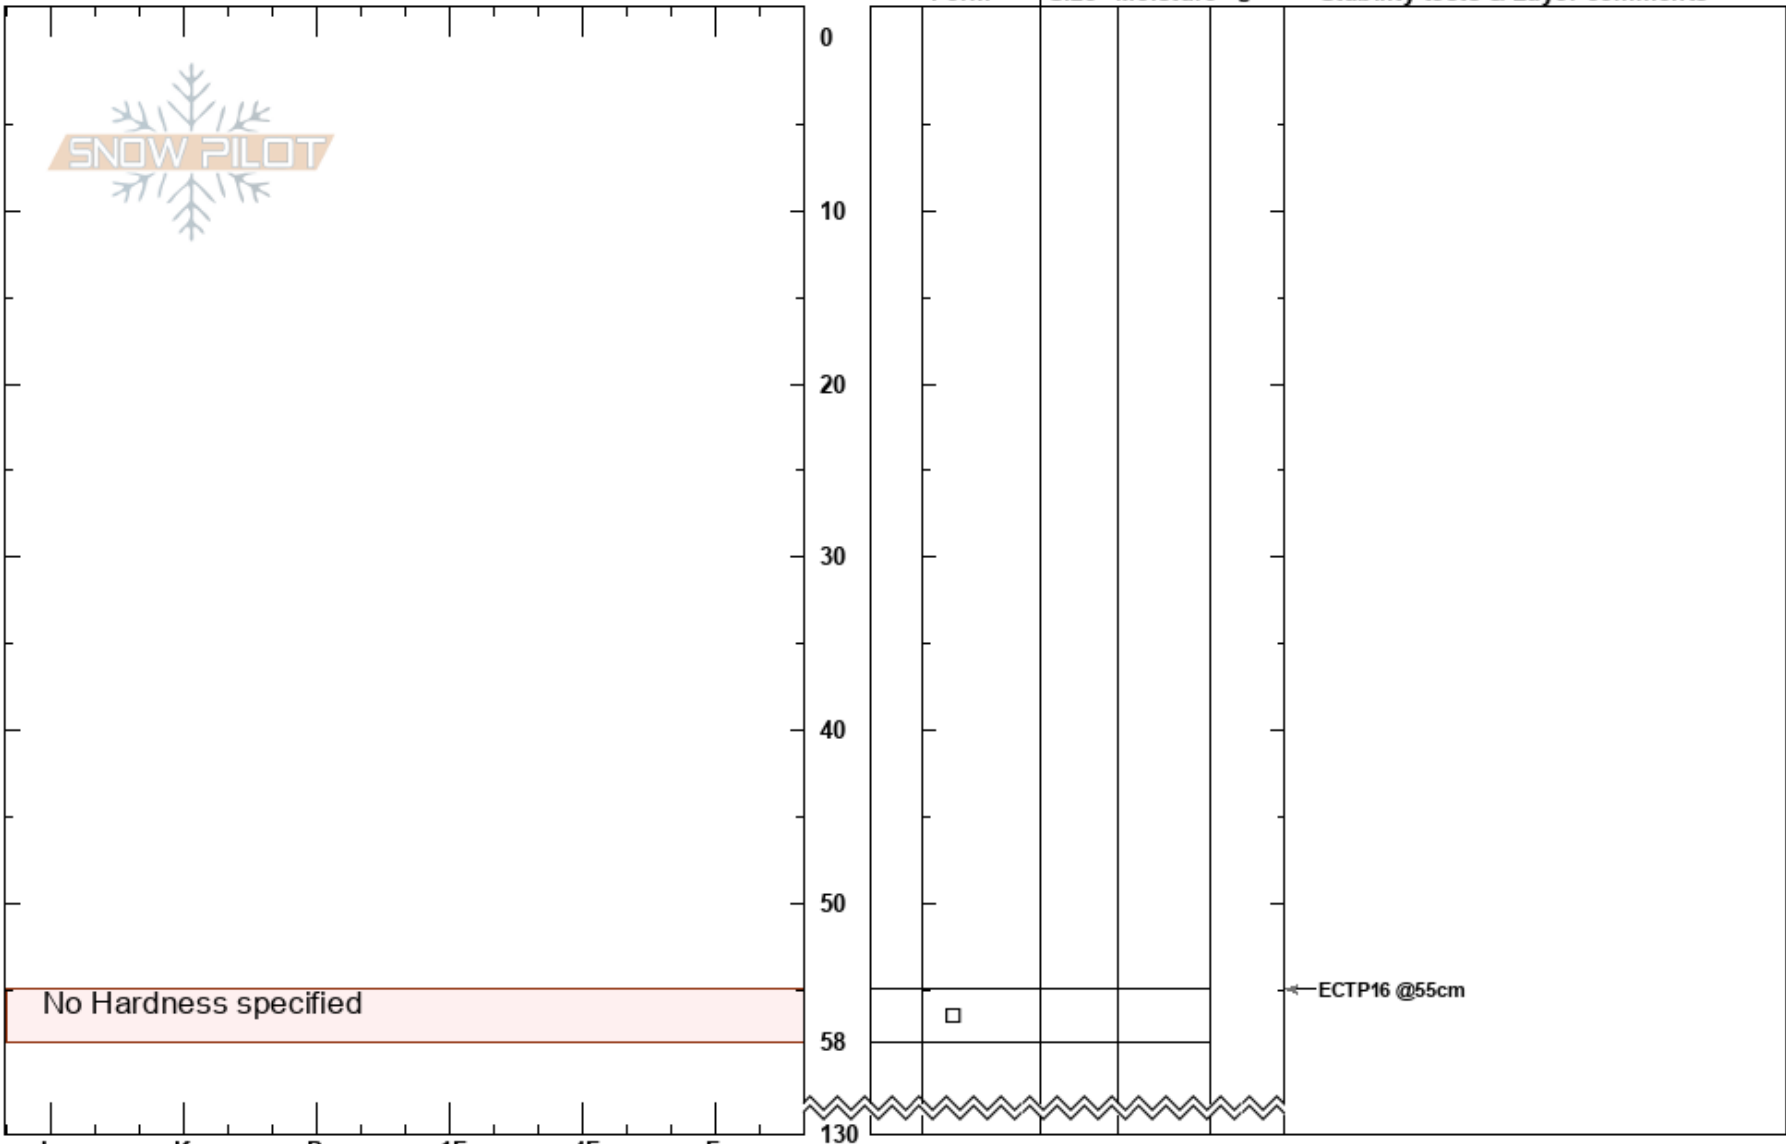

Naomi / Magog area
Bear River Range
UT
Elevation: 8800 ft
Aspect: NE

Sid Titensor
12/28/2020 - 1:00pm
Co-ord: 12T 446012W 4640055N
Slope Angle: 25°
Wind Loading: yes

Stability: **HS:130**
Air Temperature: -7°C
Sky Cover: CLR
Precipitation: NO
Wind: Calm
Layer Notes: 55-58cm: Problematic layer

Specifics: Collapsing, widespread; Cracking; We skied slope; Poor pit location

Notes: We did not dig in an actual drift, but clearly this pit was in an area that had wind loaded snow.