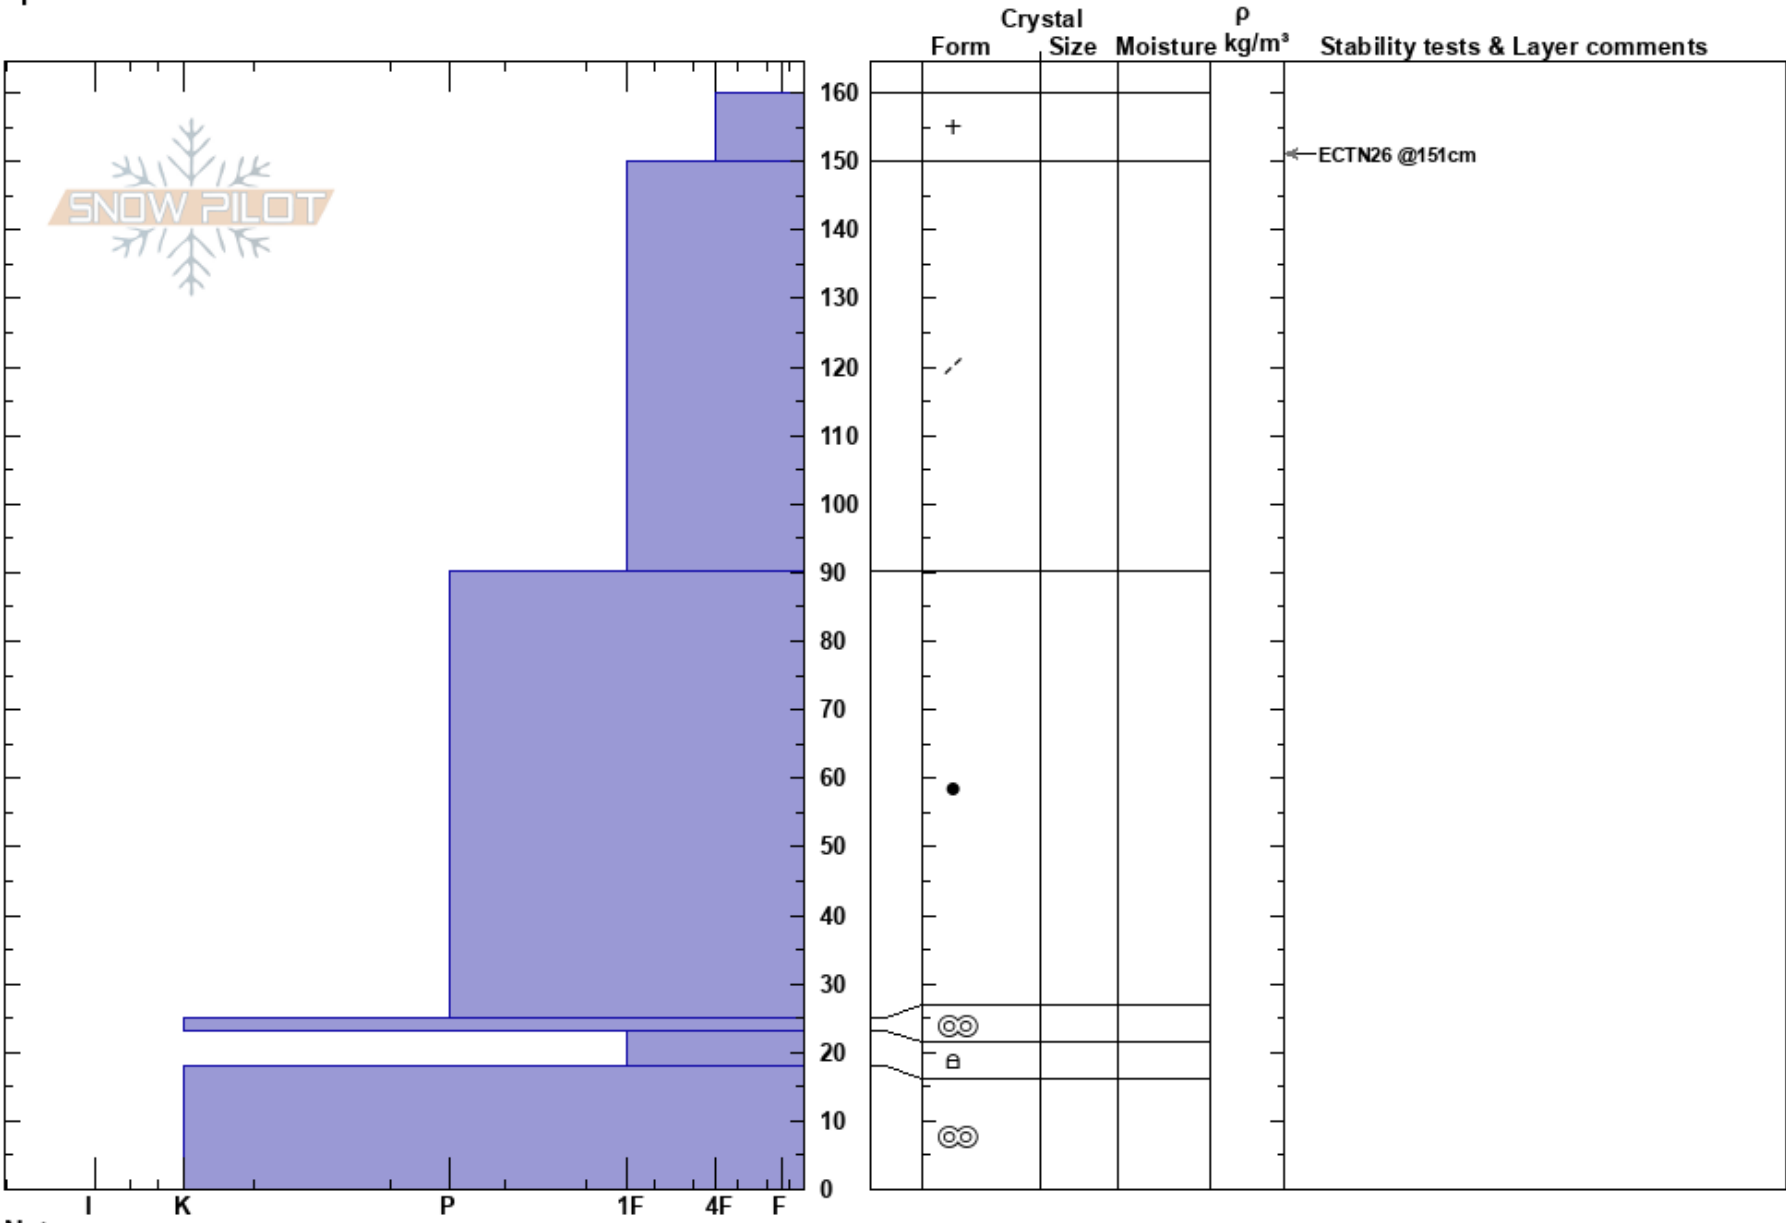

Ovan Drommenliften
 Åreskutan
 Sweden
Elevation: 945 m
Aspect: NW
Specifics:

Oskar Brodén
 29/12/2020 - 12:38
Co-ord:
Slope Angle: 30°
Wind Loading: yes

Stability: **HS:**160
Air Temperature: -3.3°C **PF:**30
Sky Cover: OVC
Precipitation: S1
Wind: SE Moderate

Layer Notes:

Notes: