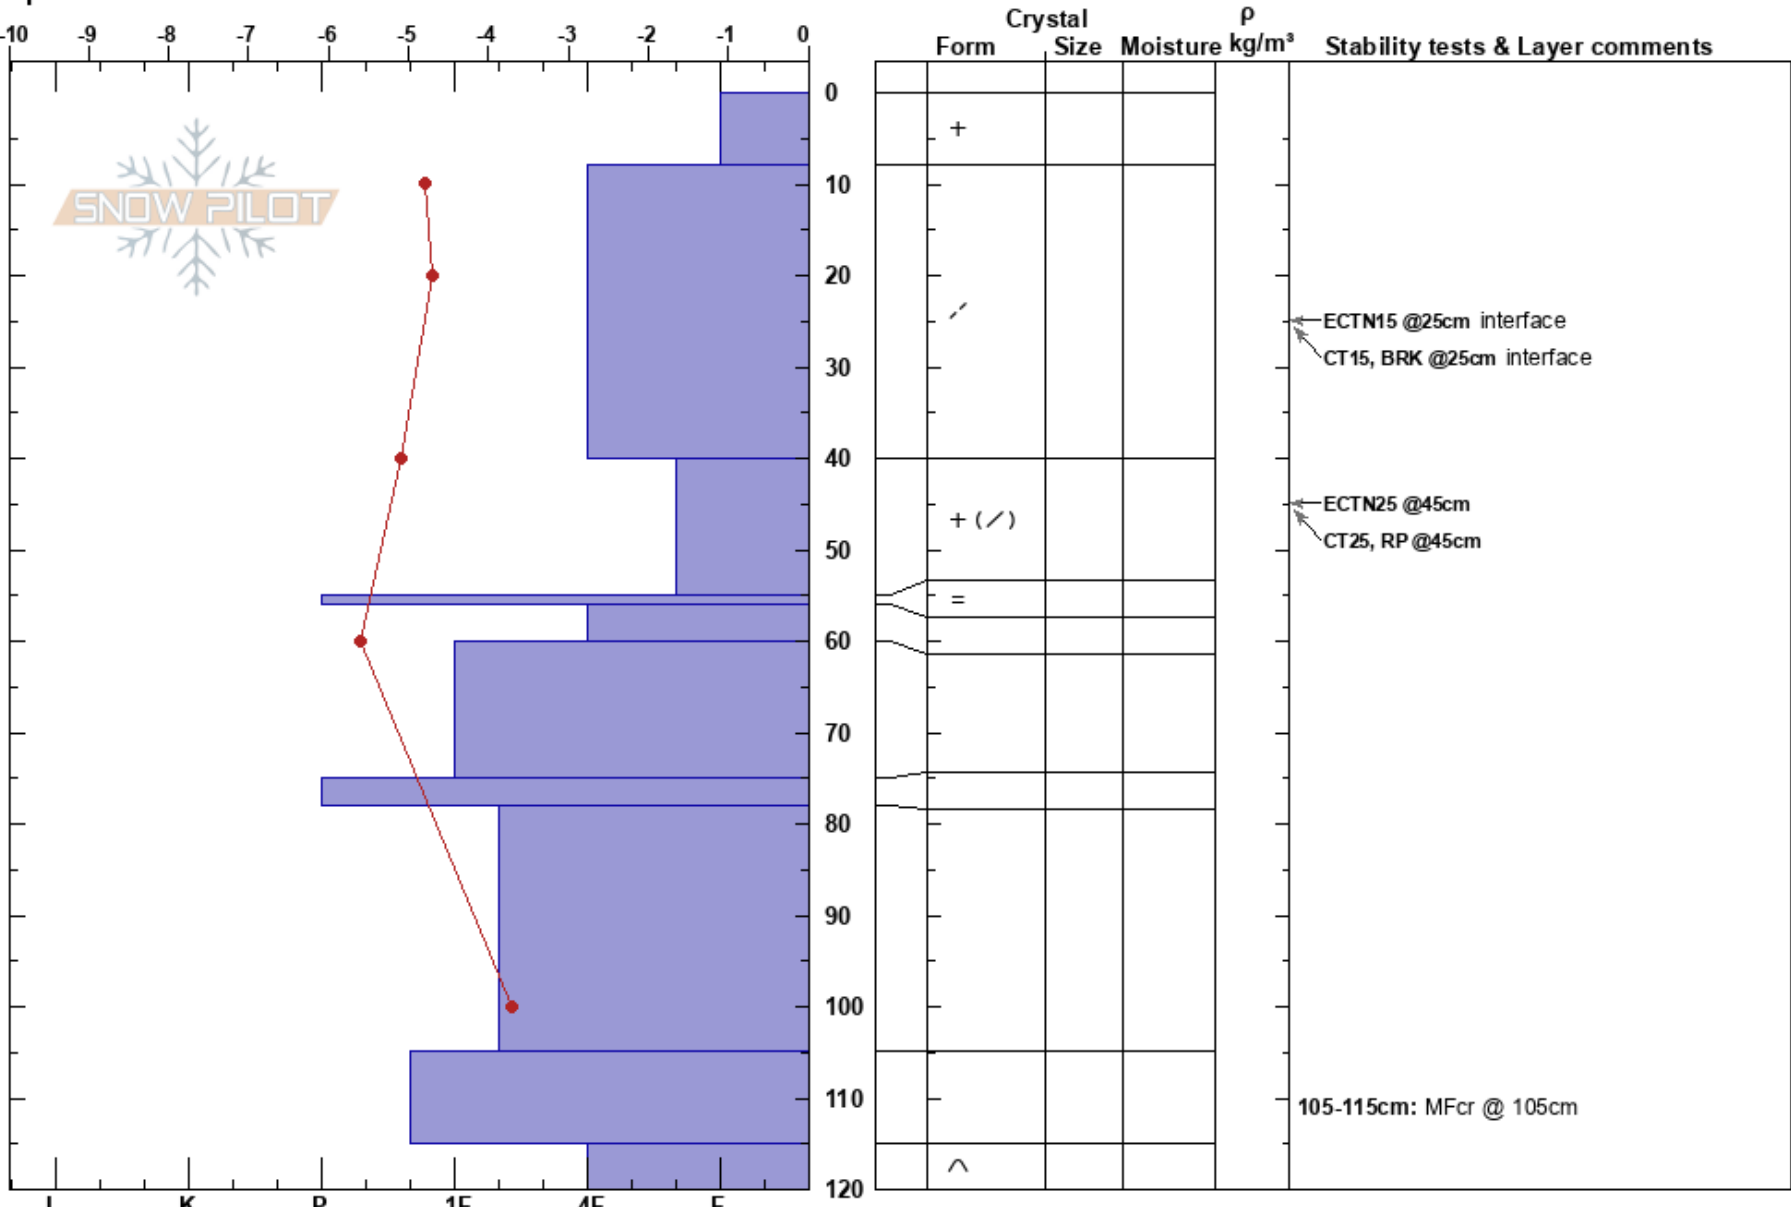

StinasKullarna
 Borkafjället
 Sweden
 Elevation: 780 m
 Aspect: NE
 Specifics:

Tyler Curtis
 29/12/2020 - 11:45
 Co-ord: 65.21739N, 15.54425E
 Slope Angle: 22°
 Wind Loading: previous

Stability:
 Air Temperature: -5.4°C PF:40 HS:120
 Sky Cover: OVC
 Precipitation: S-1
 Wind: E Moderate
 Layer Notes:
 105-115cm: MFcr @ 105cm