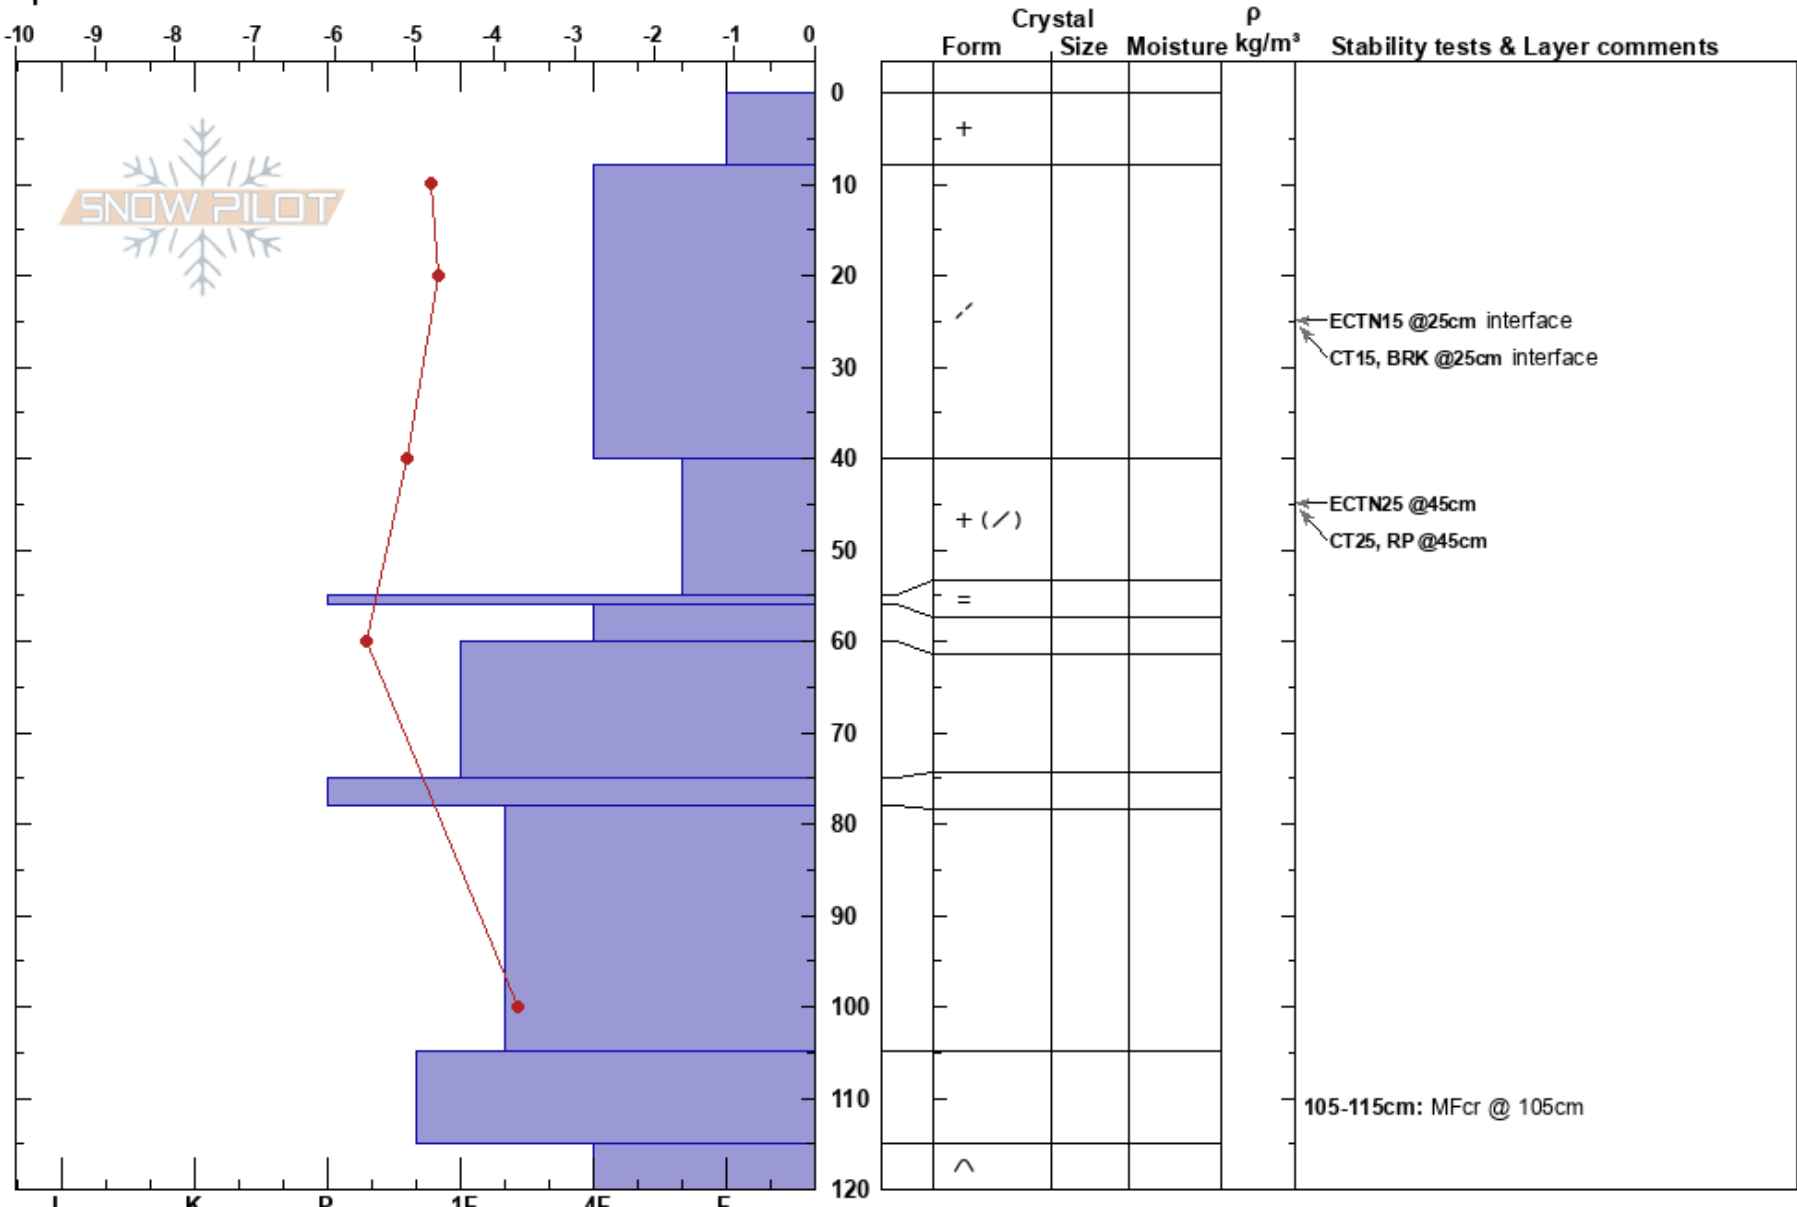

StinasKullarna
 Borkafjället
 Sweden
 Elevation: 780 m
 Aspect: NE
 Specifics:

Tyler Curtis
 29/12/2020 - 11:45
 Co-ord: 65.21739N, 15.54425E
 Slope Angle: 22°
 Wind Loading: previous

Stability:
 Air Temperature: -5.4°C PF:40 HS:120
 Sky Cover: OVC
 Precipitation: S-1
 Wind: E Moderate
 Layer Notes:
 105-115cm: MFcr @ 105cm