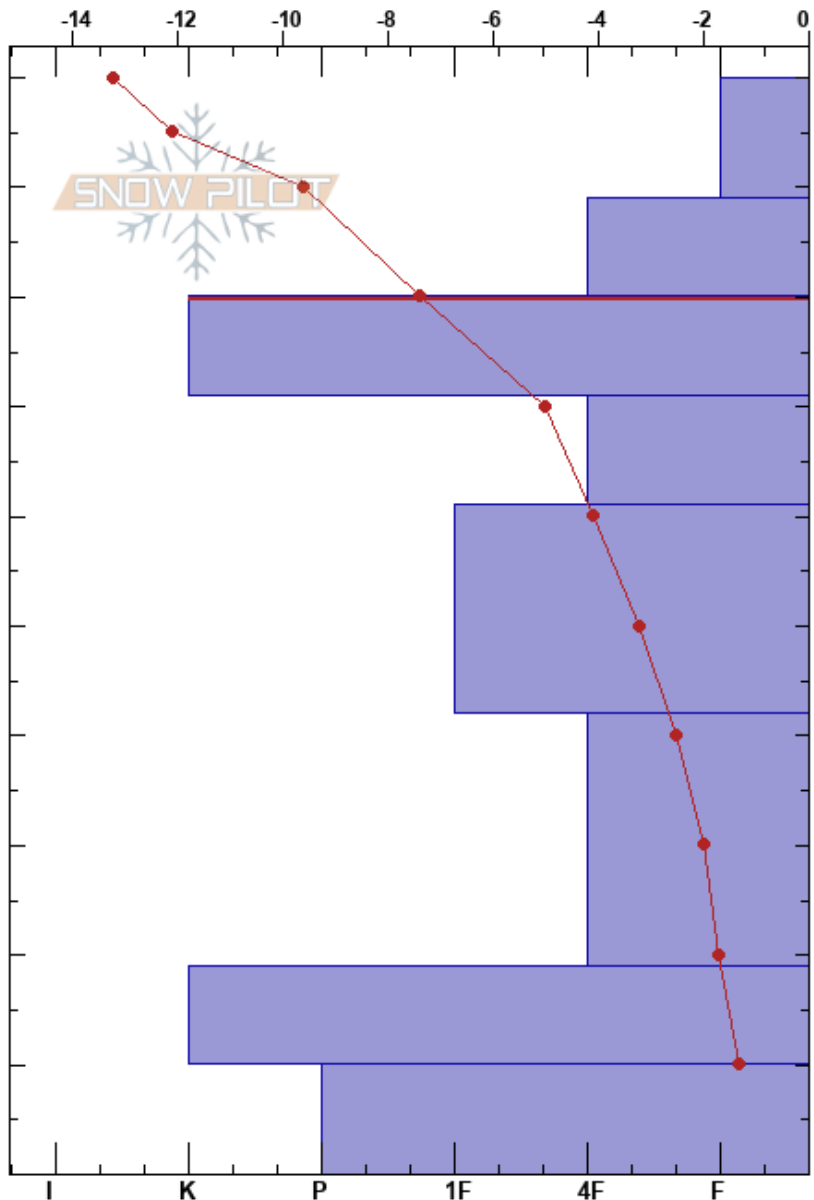

West Willow
 Silver Valley Area
 ID
 Elevation: 5580 ft
 Aspect: 329°
 Specifics: We skied slope

morgan winchester
 12/28/2020 - 12:30pm
 Co-ord: 47.44760N, -115.77750W
 Slope Angle: 20°
 Wind Loading: no

Stability: Fair
 Air Temperature: -2.8°C
 Sky Cover: CLR
 Precipitation: NO
 Wind: SE Calm

HS:100
 PF:15
 80-71cm:Problematic layer

Crystal Form
 Size
 Moisture
 ρ kg/m³
 Stability tests & Layer comments

Form	Size	Moisture	ρ kg/m ³	Stability tests & Layer comments
∇	2			
/	0.5			
/	0.5			
○	2			
.	0.3			← CT18, Q3 @71cm
.	0.5			← CT22, Q3 @61cm
⊖	1.5			
⊗	2			
•	1			← ECTX

Notes:

I K P 1F 4F F