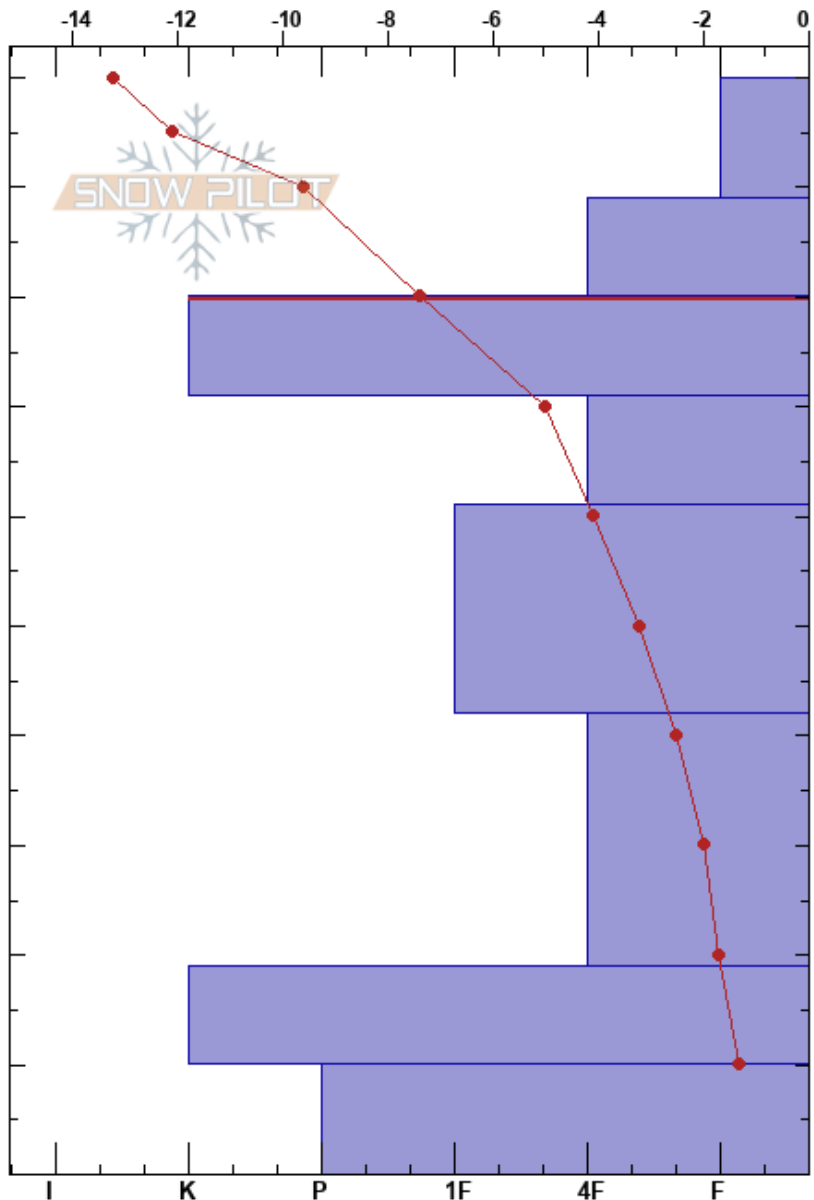

West Willow
 Silver Valley Area
 ID
 Elevation: 5580 ft
 Aspect: 329°
 Specifics: We skied slope

morgan winchester
 12/28/2020 - 12:30pm
 Co-ord: 47.44760N, -115.77750W
 Slope Angle: 20°
 Wind Loading: no

Stability: Fair
 Air Temperature: -2.8°C
 Sky Cover: CLR
 Precipitation: NO
 Wind: SE Calm

HS:100
 PF:15 80-71cm:Problematic layer

Crystal Form Size Moisture ρ kg/m³ Stability tests & Layer comments

Form	Size	Moisture	ρ kg/m ³	Stability tests & Layer comments
∇	2			
/	0.5			
/	0.5			
○	2			
.	0.3			← CT18, Q3 @71cm
.	0.5			← CT22, Q3 @61cm
⊖	1.5			
⊗	2			
•	1			← ECTX